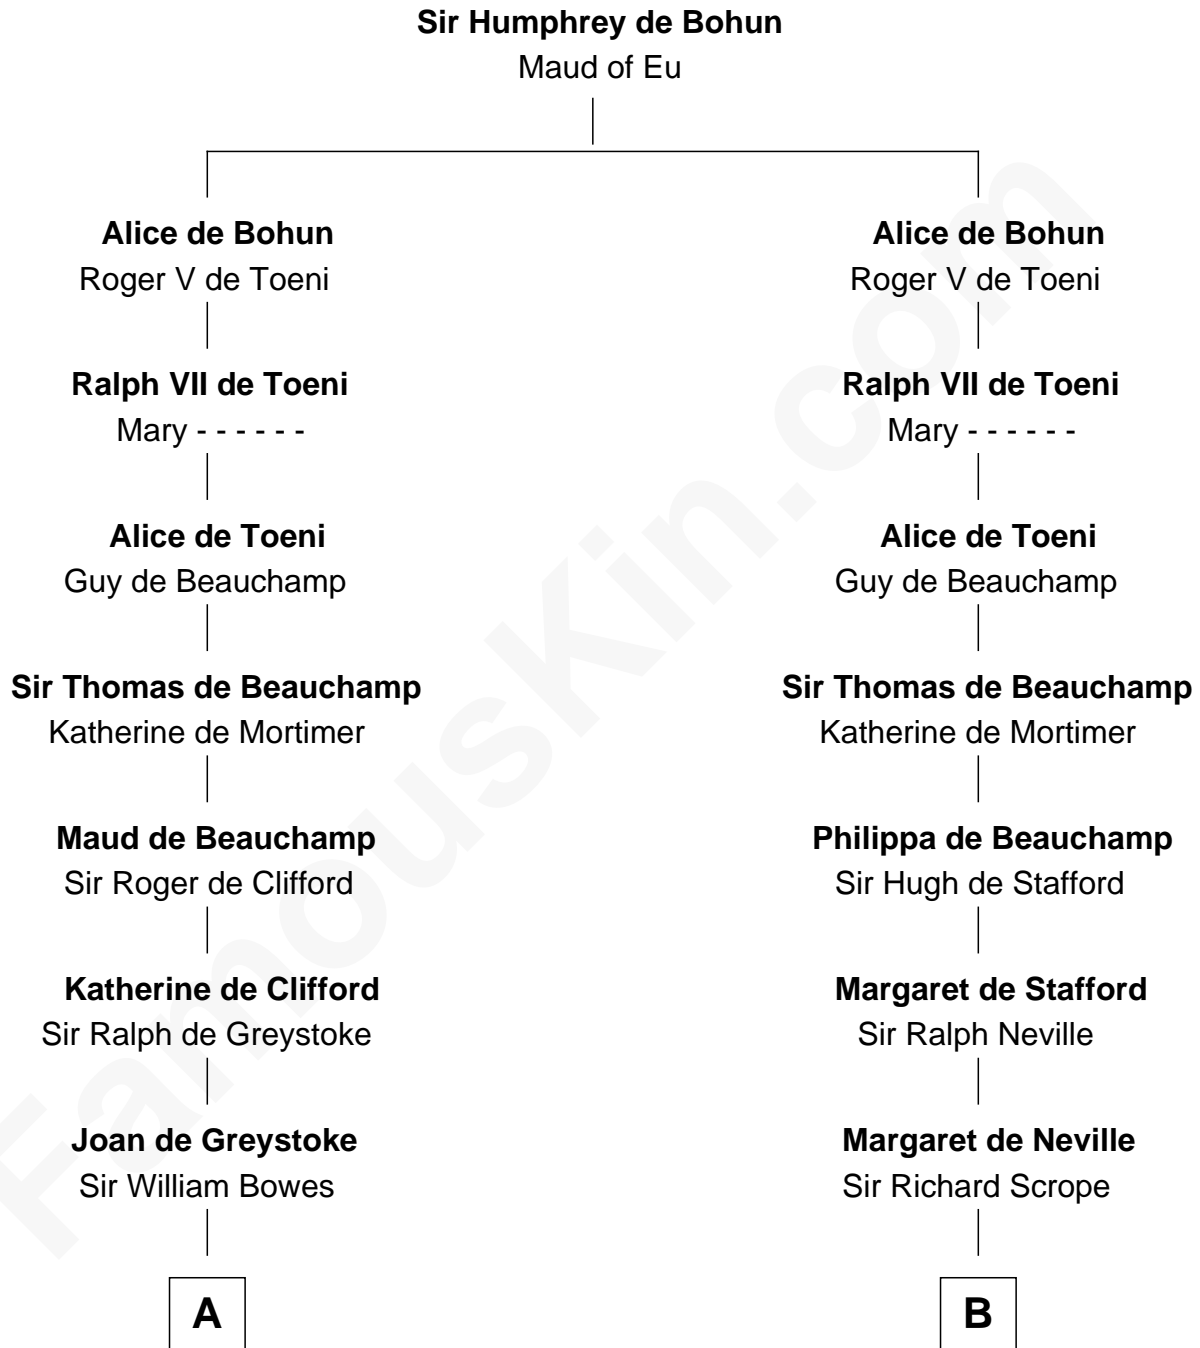

FamousKin.com
Relationship Chart of
William Howard Taft
27th U.S. President

20th cousin 1 time removed of
Helen Keller
Author and Activist

C

Abner Rawson

Mary Allen

Rhoda Rawson

Aaron Taft

Peter Rawson Taft

Sylvia Howard

Alphonso Taft

Louisa Maria Torrey

William Howard Taft

27th U.S. President

D

Col. Alexander Spotswood Moore

Elizabeth Aylett

Mary Fairfax Moore

David Keller

Arthur Henley Keller

Kate Adams

Helen Keller

Author and Activist