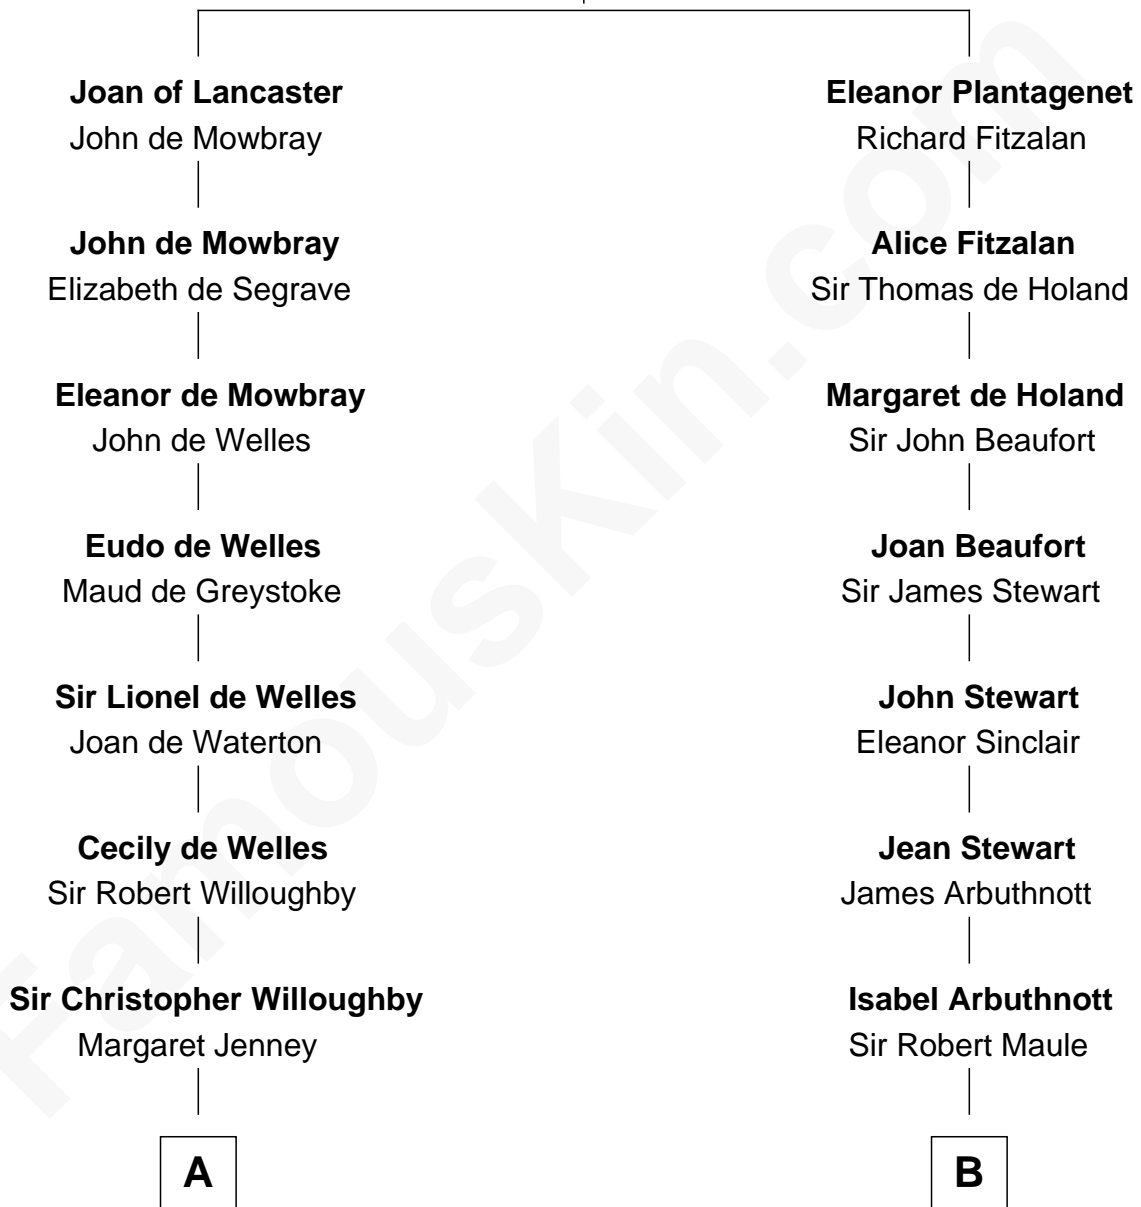

FamousKin.com
Relationship Chart of
William Howard Taft
27th U.S. President

16th cousin 3 times removed of

Helen Keller
Author and Activist

Henry Plantagenet
 Maud de Chaworth

C

—
Peter Rawson Taft

Sylvia Howard

—
Alphonso Taft

Louisa Maria Torrey

—
William Howard Taft

27th U.S. President

FamousKin.com