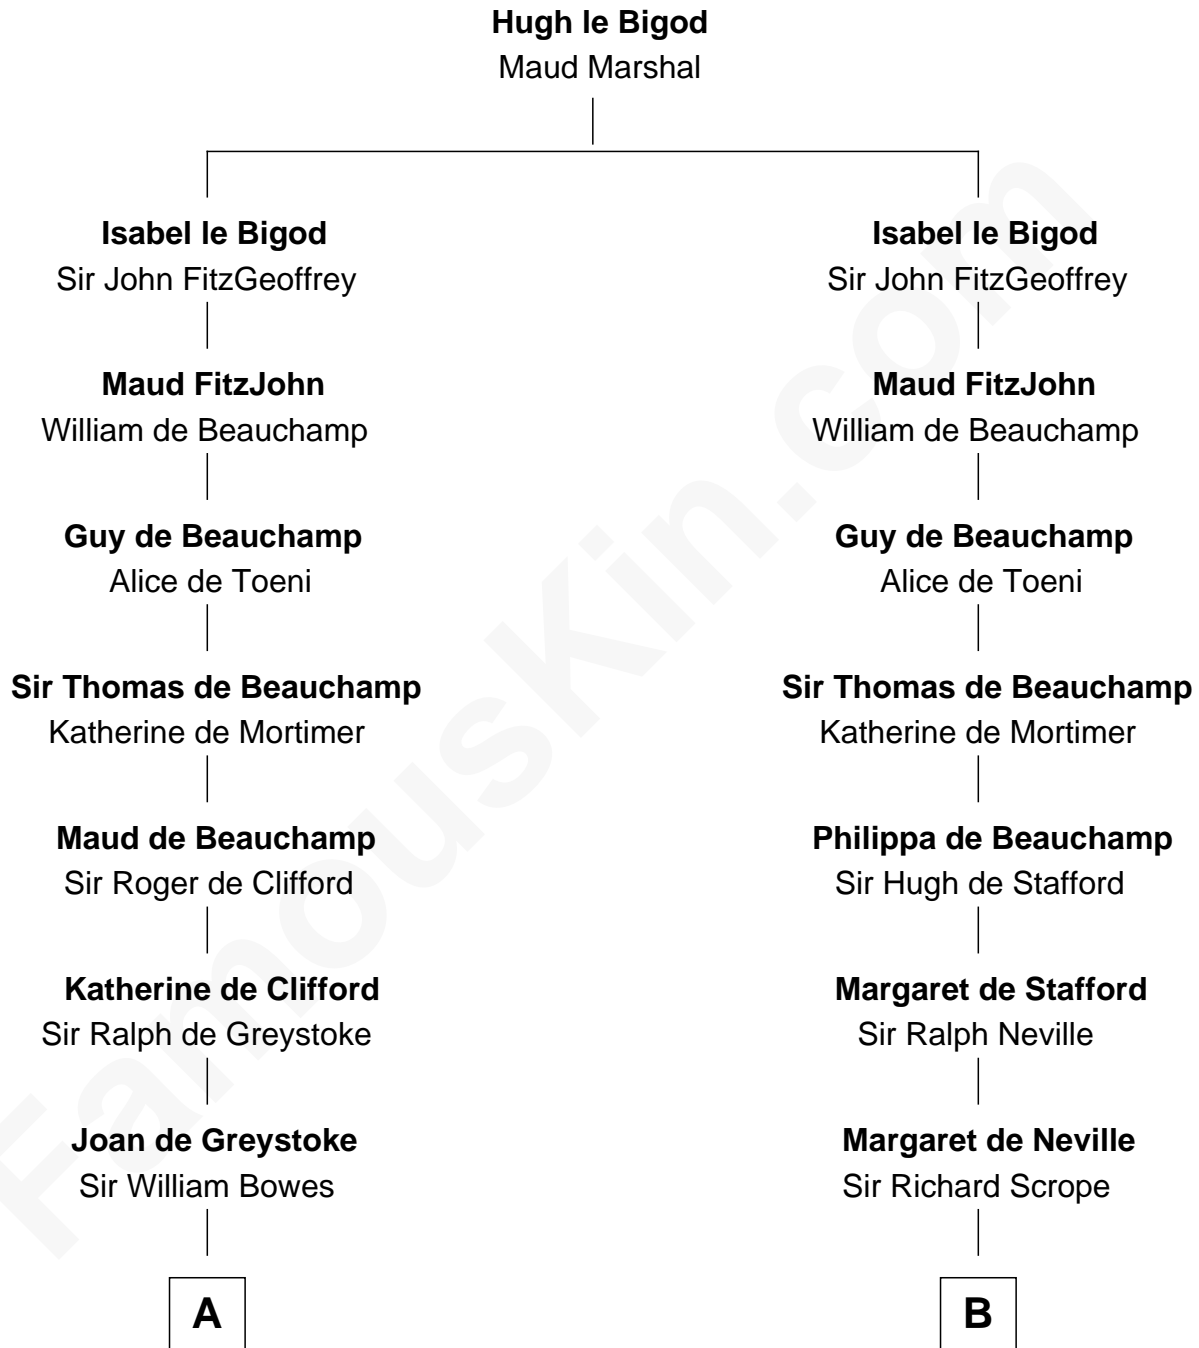

FamousKin.com
Relationship Chart of
William Howard Taft
27th U.S. President

20th cousin 1 time removed of

Helen Keller
Author and Activist

C

Abner Rawson

Mary Allen

Rhoda Rawson

Aaron Taft

Peter Rawson Taft

Sylvia Howard

Alphonso Taft

Louisa Maria Torrey

William Howard Taft

27th U.S. President

D

Col. Alexander Spotswood Moore

Elizabeth Aylett

Mary Fairfax Moore

David Keller

Arthur Henley Keller

Kate Adams

Helen Keller

Author and Activist