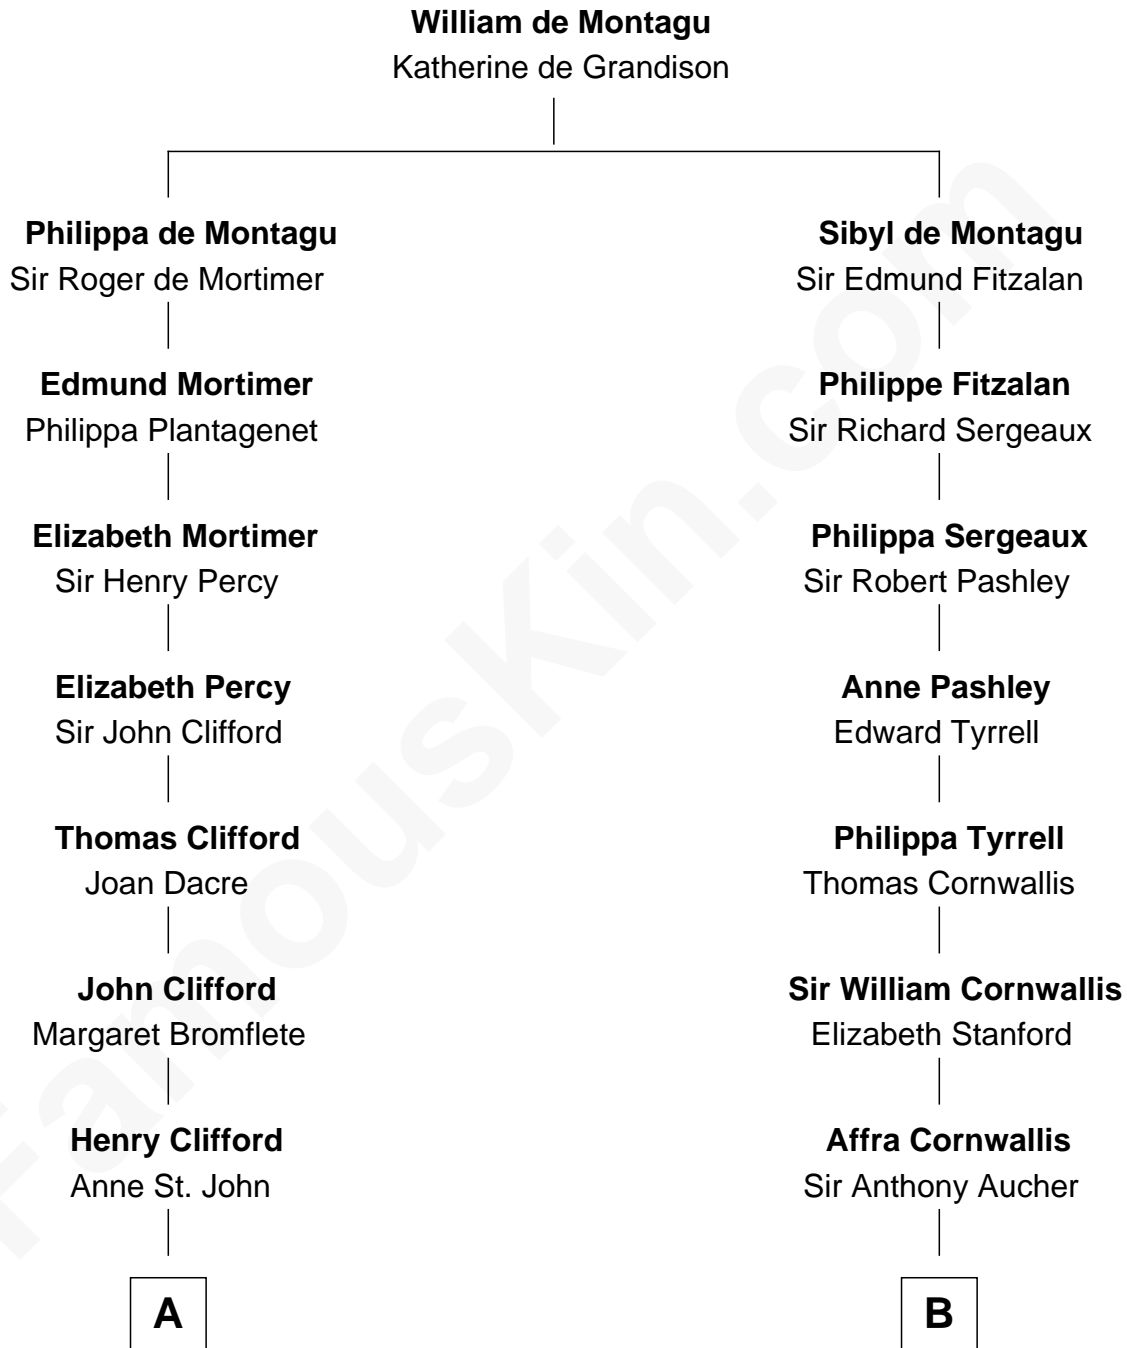

FamousKin.com
Relationship Chart of
William Howard Taft
27th U.S. President

18th cousin 1 time removed of
Helen Keller
Author and Activist

C

Peter Rawson Taft

Sylvia Howard

Alphonso Taft

Louisa Maria Torrey

William Howard Taft

27th U.S. President

D

Arthur Henley Keller

Kate Adams

Helen Keller

Author and Activist

FamousKin.com