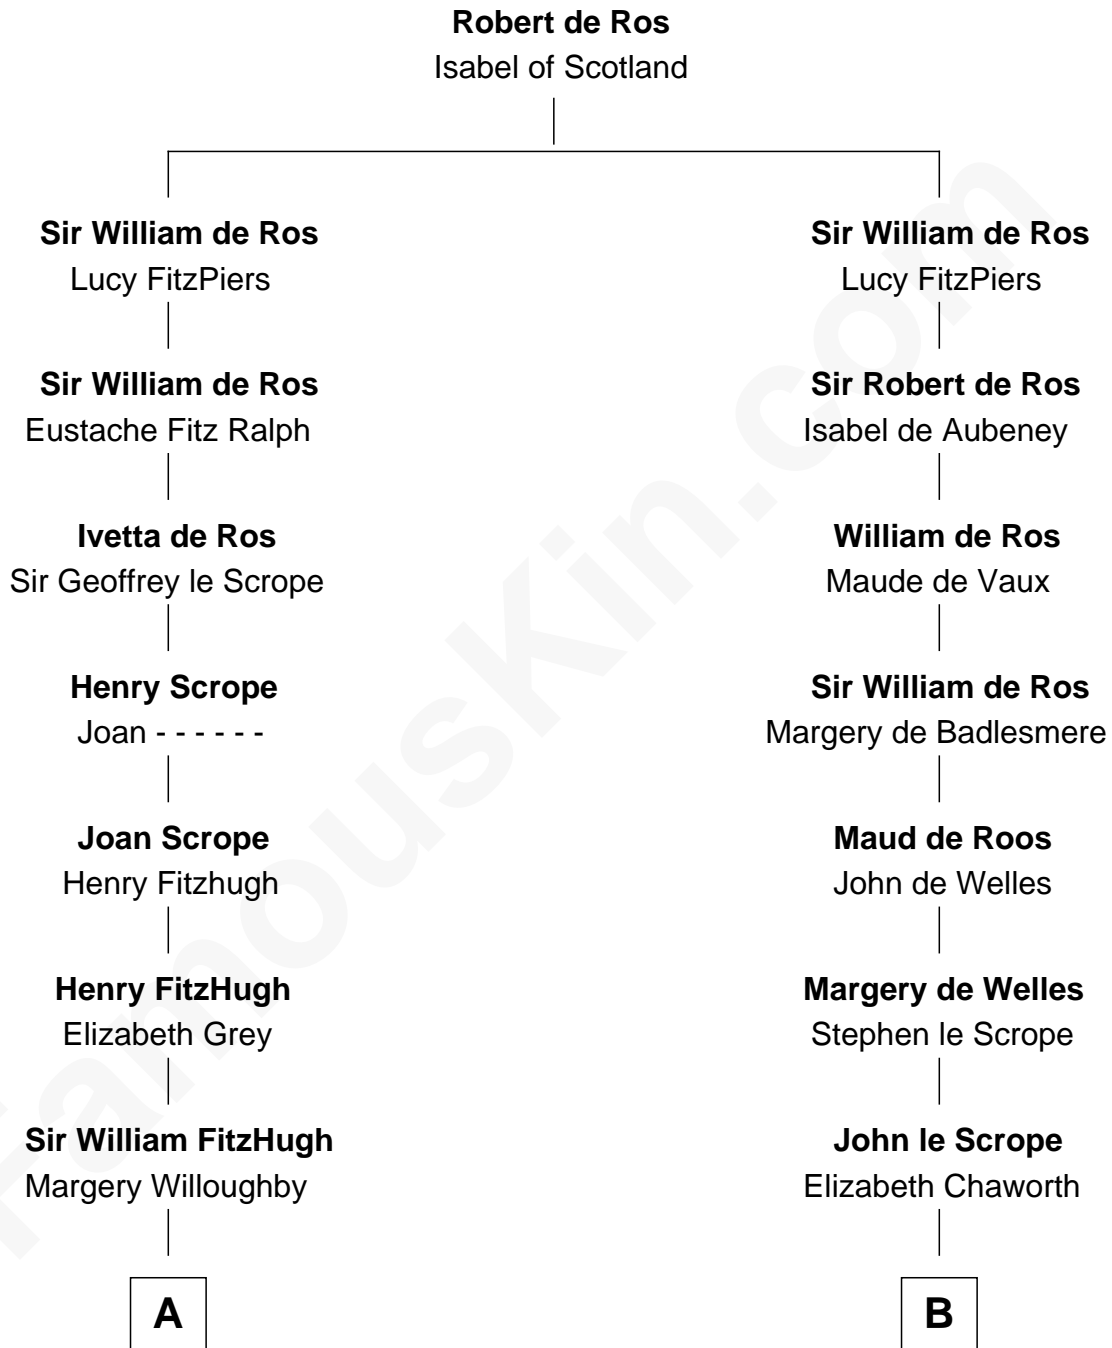

FamousKin.com
Relationship Chart of
William Howard Taft
27th U.S. President

20th cousin 1 time removed of

Helen Keller
Author and Activist

C

Abner Rawson

Mary Allen

Rhoda Rawson

Aaron Taft

Peter Rawson Taft

Sylvia Howard

Alphonso Taft

Louisa Maria Torrey

William Howard Taft

27th U.S. President

D

Col. Alexander Spotswood Moore

Elizabeth Aylett

Mary Fairfax Moore

David Keller

Arthur Henley Keller

Kate Adams

Helen Keller

Author and Activist