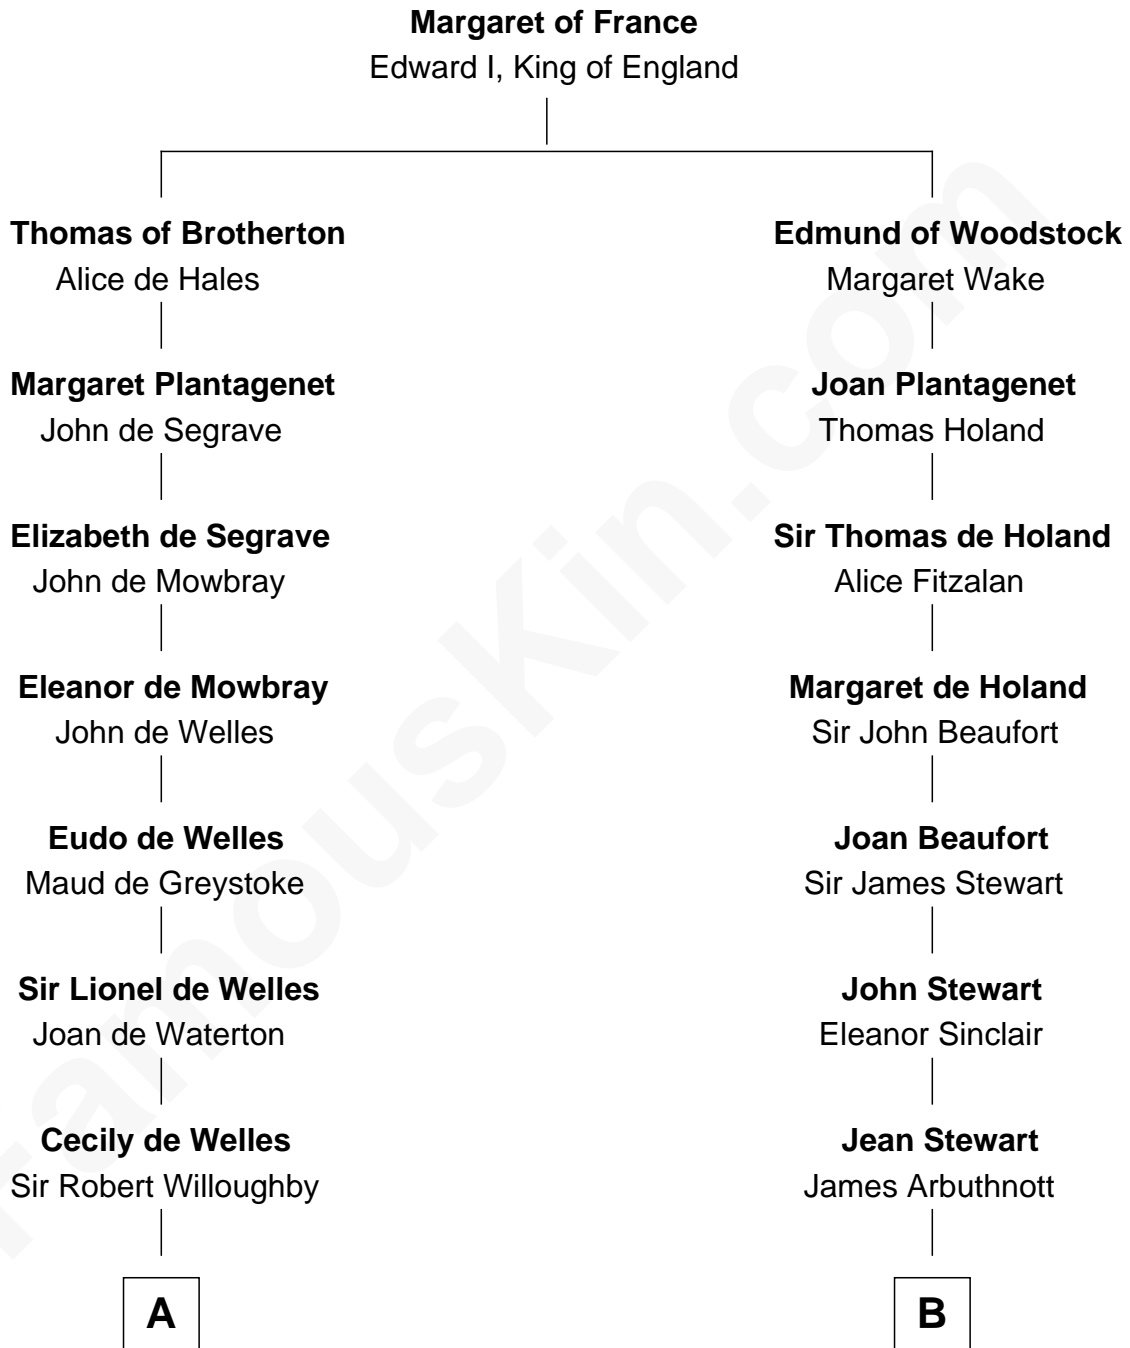

FamousKin.com
Relationship Chart of
William Howard Taft
27th U.S. President

17th cousin 3 times removed of
Helen Keller
Author and Activist

C

—
Rhoda Rawson

Aaron Taft

—
Peter Rawson Taft

Sylvia Howard

—
Alphonso Taft

Louisa Maria Torrey

—
William Howard Taft

27th U.S. President

FamousKin.com