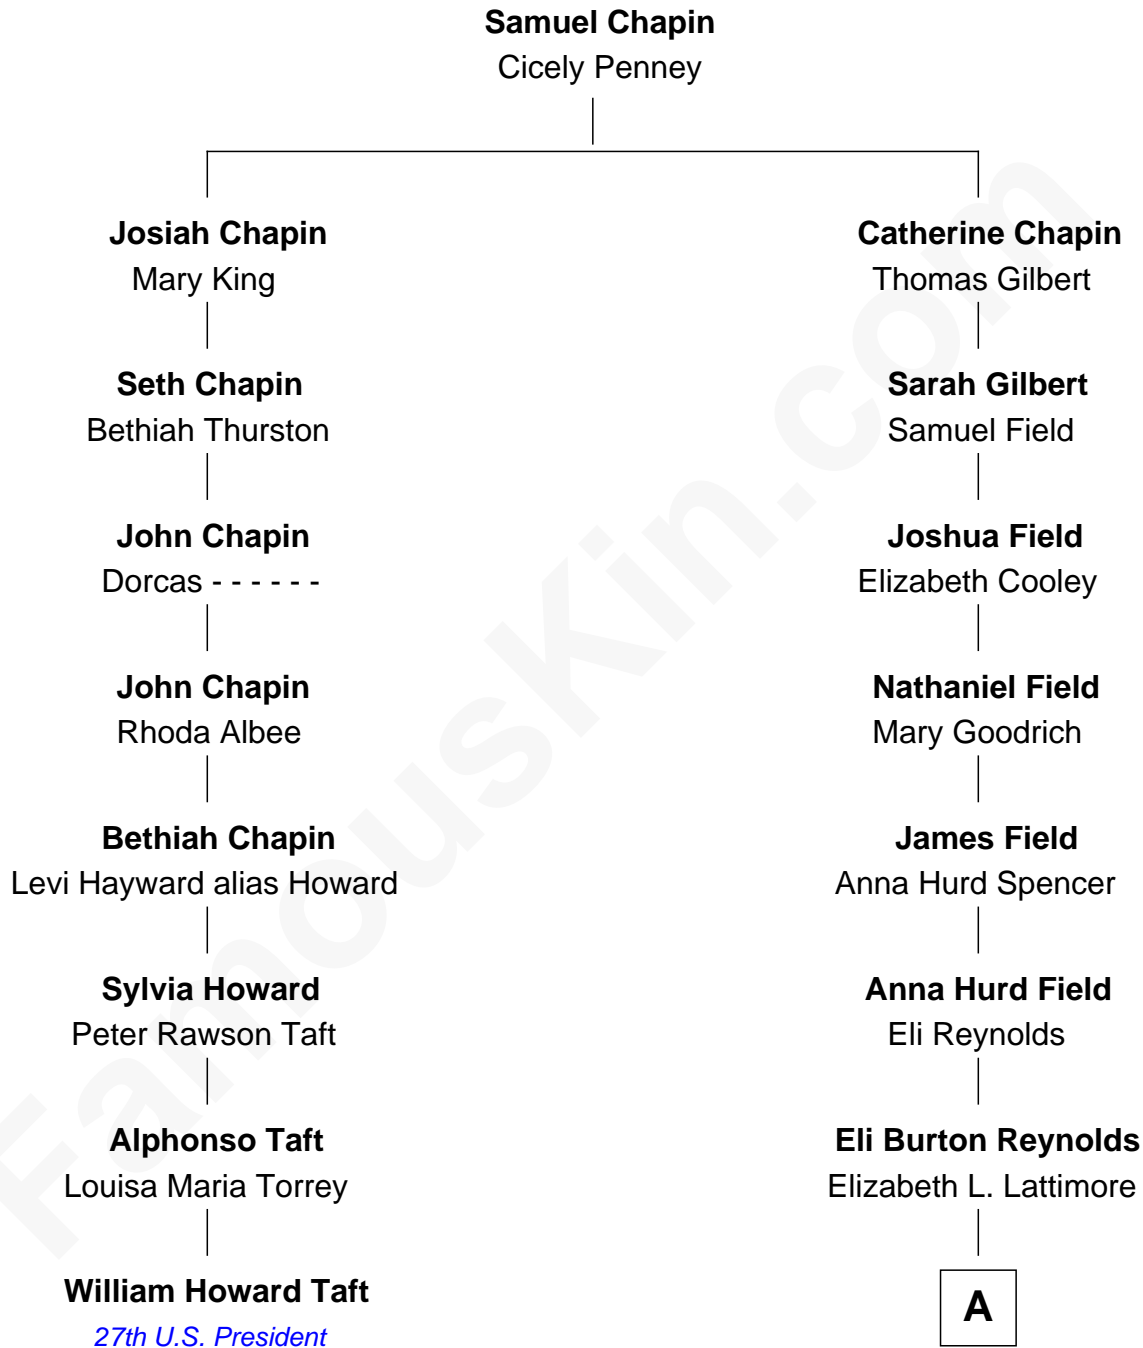

FamousKin.com
Relationship Chart of
William Howard Taft
27th U.S. President

7th cousin 2 times removed of
Burt Reynolds
Movie Actor

A

John Burton Reynolds

Effie May Thompson

Burton Milo Reynolds

Harriette Fernette Miller