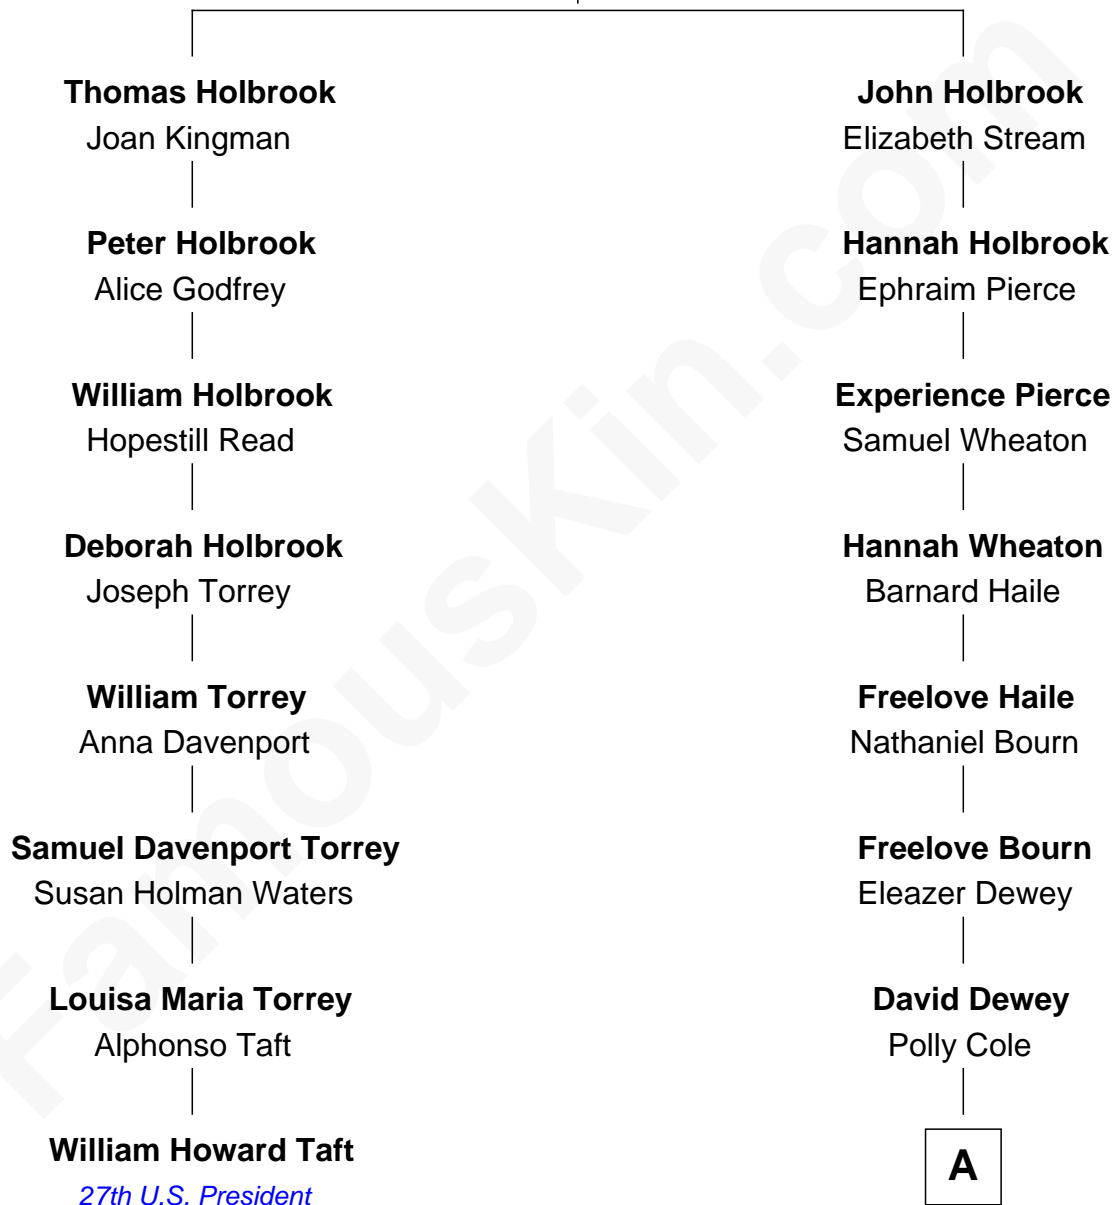

**FamousKin.com**  
**Relationship Chart of**  
**William Howard Taft**  
*27th U.S. President*

7th cousin 1 time removed of

**Melvil Dewey**  
*Inventor of the Dewey Decimal System*

**Thomas Holbrook**  
 Jane Powys

**A**

|  
**Joel Dewey**

Eliza Green

|  
**Melvil Dewey**

*Dewey Decimal System*

FamousKin.com