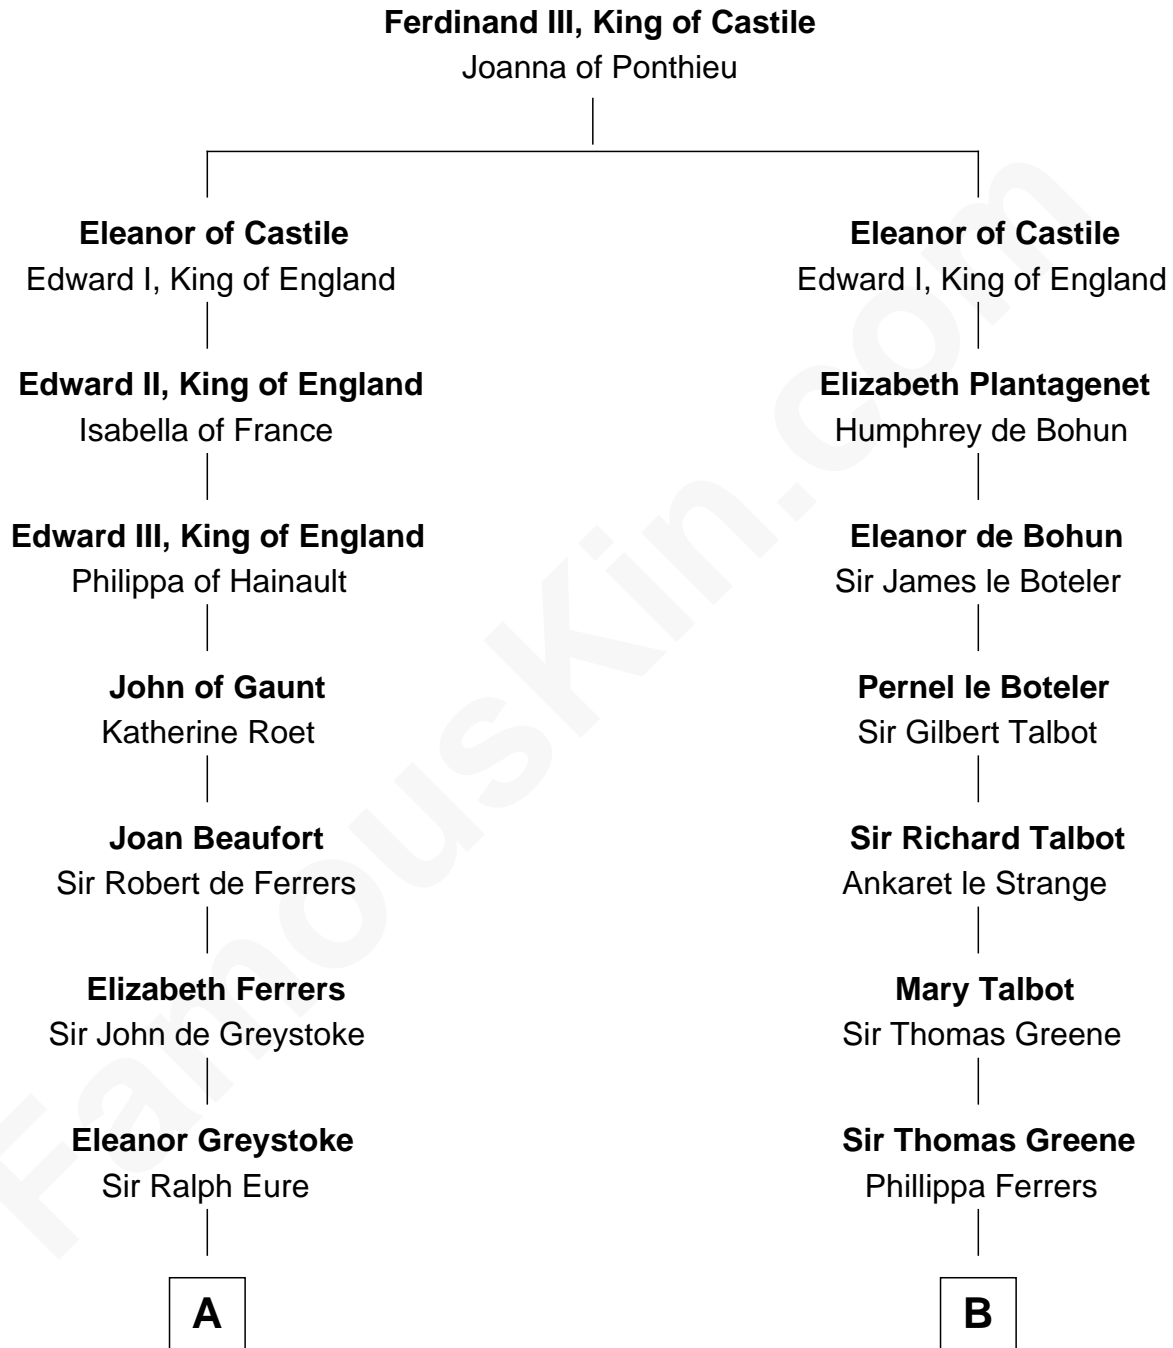

FamousKin.com
Relationship Chart of
William Howard Taft
27th U.S. President

20th cousin 1 time removed of
Melvil Dewey
Inventor of the Dewey Decimal System

C

Abner Rawson

Mary Allen

Rhoda Rawson

Aaron Taft

Peter Rawson Taft

Sylvia Howard

Alphonso Taft

Louisa Maria Torrey

William Howard Taft

27th U.S. President

D

Benjamin Cole

Martha Wightman