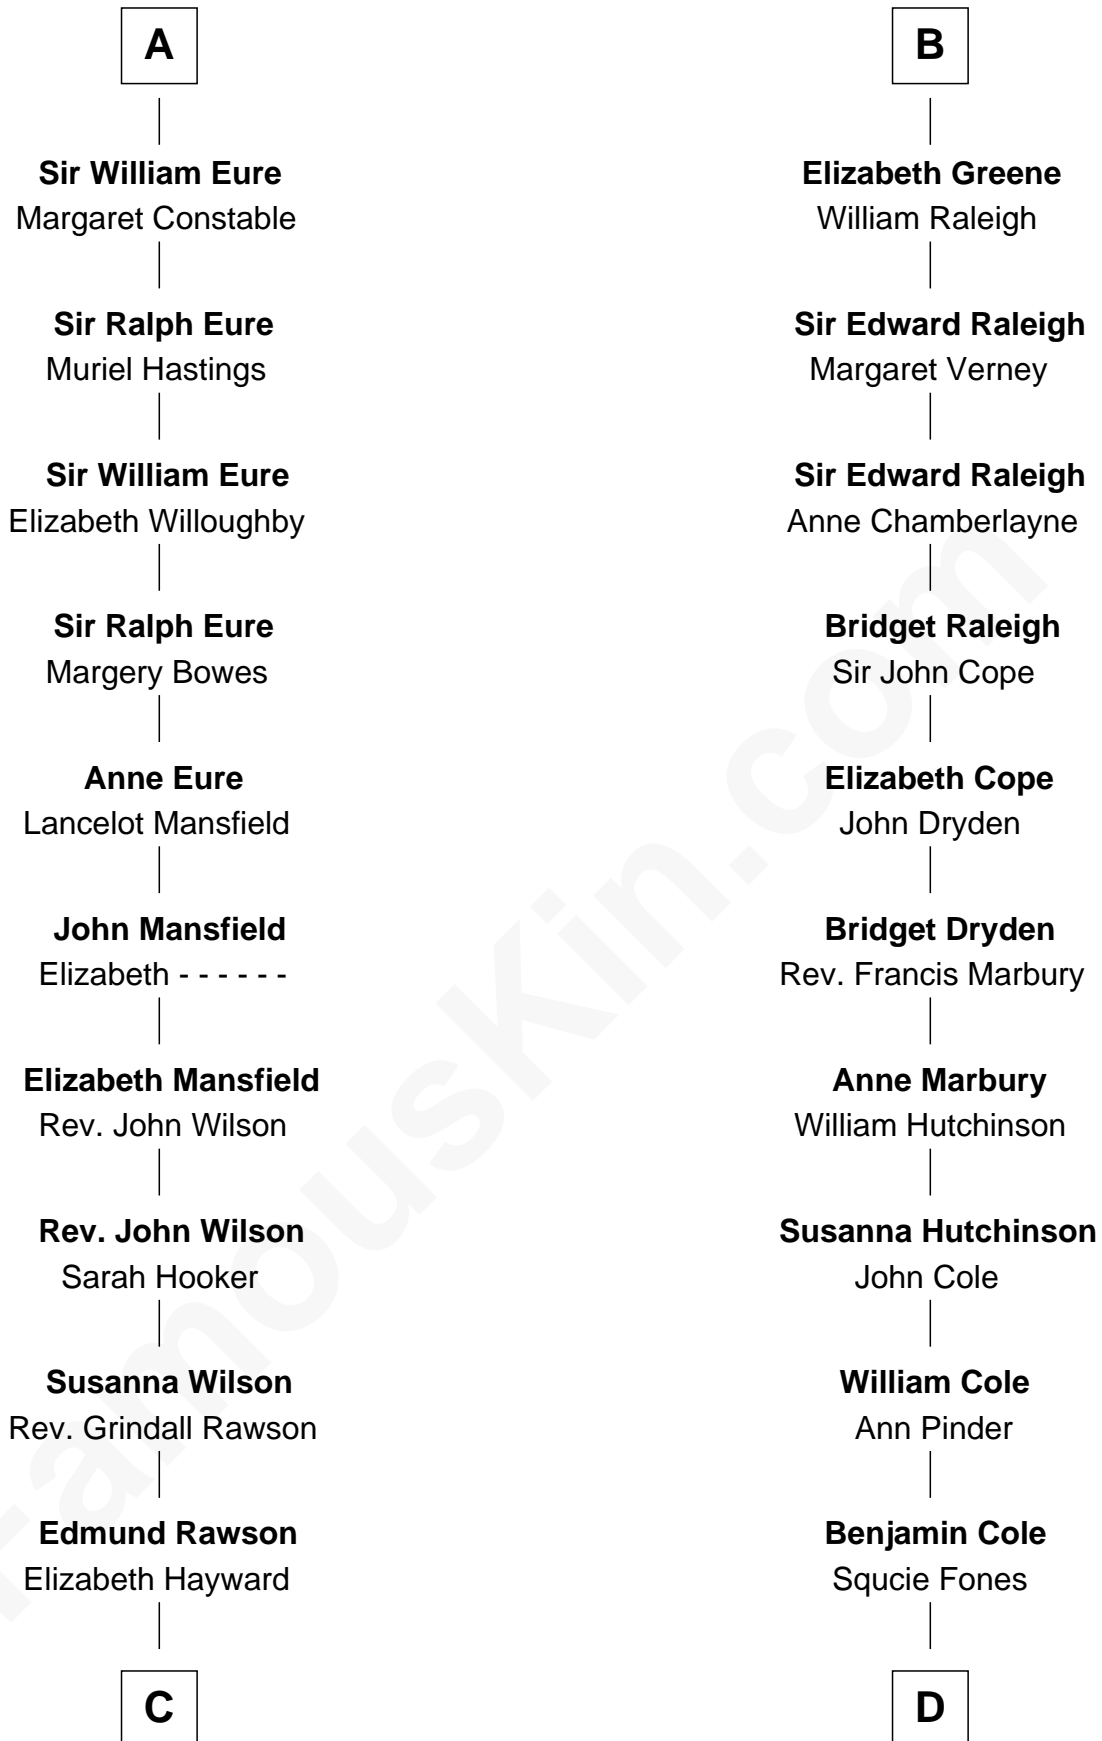

FamousKin.com
Relationship Chart of
William Howard Taft
27th U.S. President

20th cousin 1 time removed of
Melvil Dewey
Inventor of the Dewey Decimal System

C

Abner Rawson

Mary Allen

Rhoda Rawson

Aaron Taft

Peter Rawson Taft

Sylvia Howard

Alphonso Taft

Louisa Maria Torrey

William Howard Taft

27th U.S. President

D

Benjamin Cole

Martha Wightman