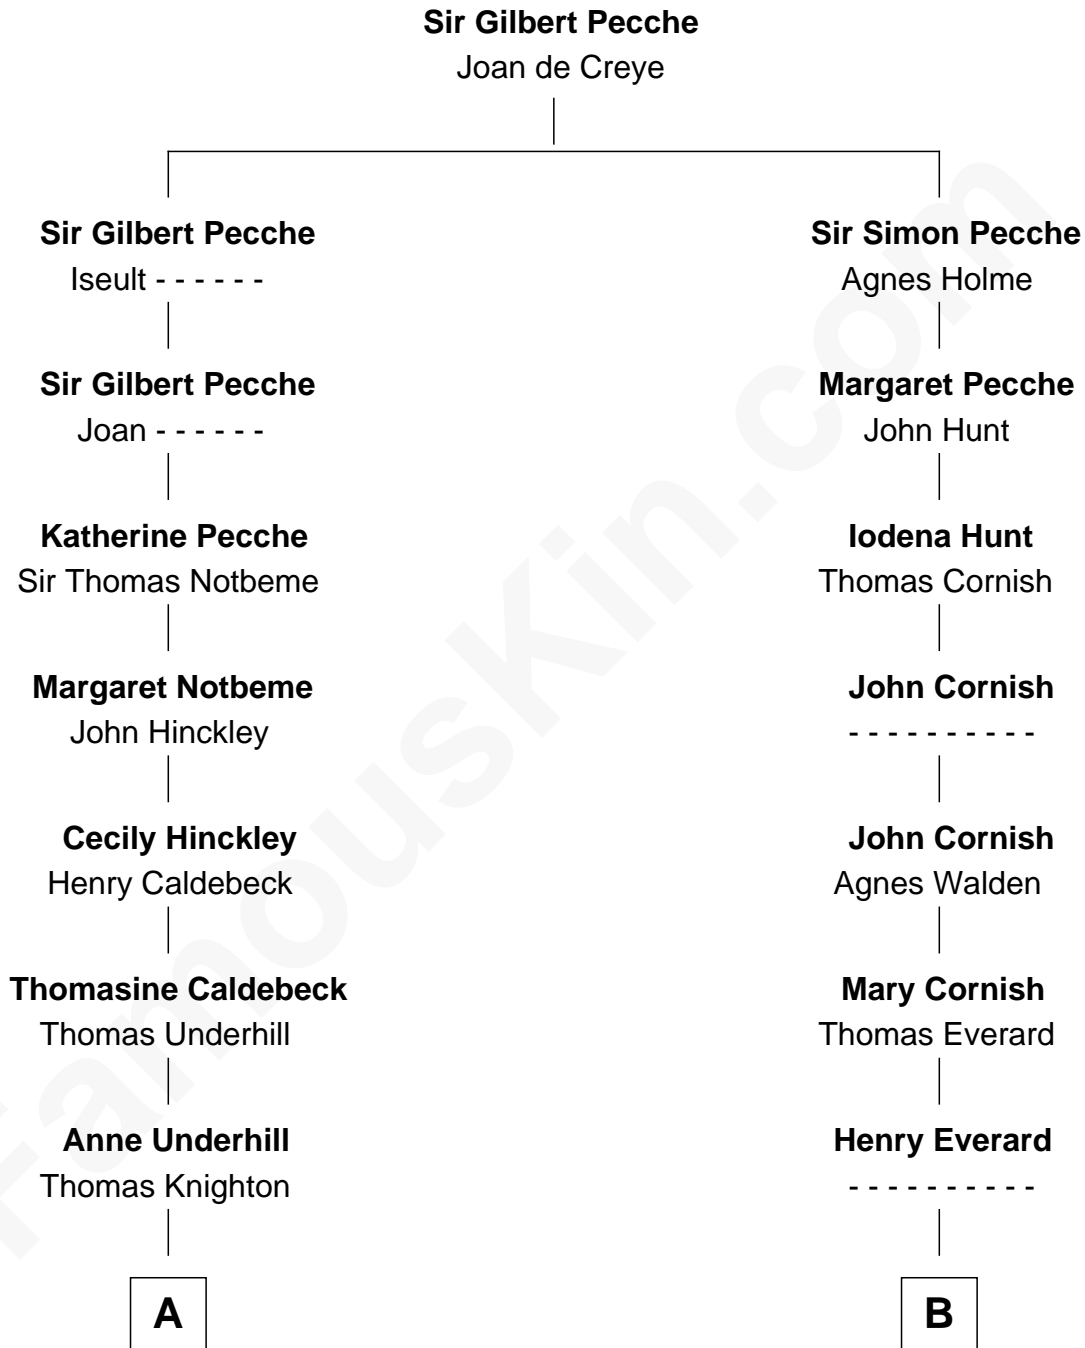

**FamousKin.com**  
**Relationship Chart of**  
**William Howard Taft**  
*27th U.S. President*

18th cousin 1 time removed of  
**Leverett Saltonstall**  
*55th Governor of Massachusetts*

**C**

**Samuel Davenport Torrey**

Susan Holman Waters

**Louisa Maria Torrey**

Alphonso Taft

**William Howard Taft**

*27th U.S. President*

**D**

**Eleanor Brooks**

Richard Middlecott Saltonstall

**Leverett Saltonstall**

*55th Governor of Massachusetts*

FamousKin.com