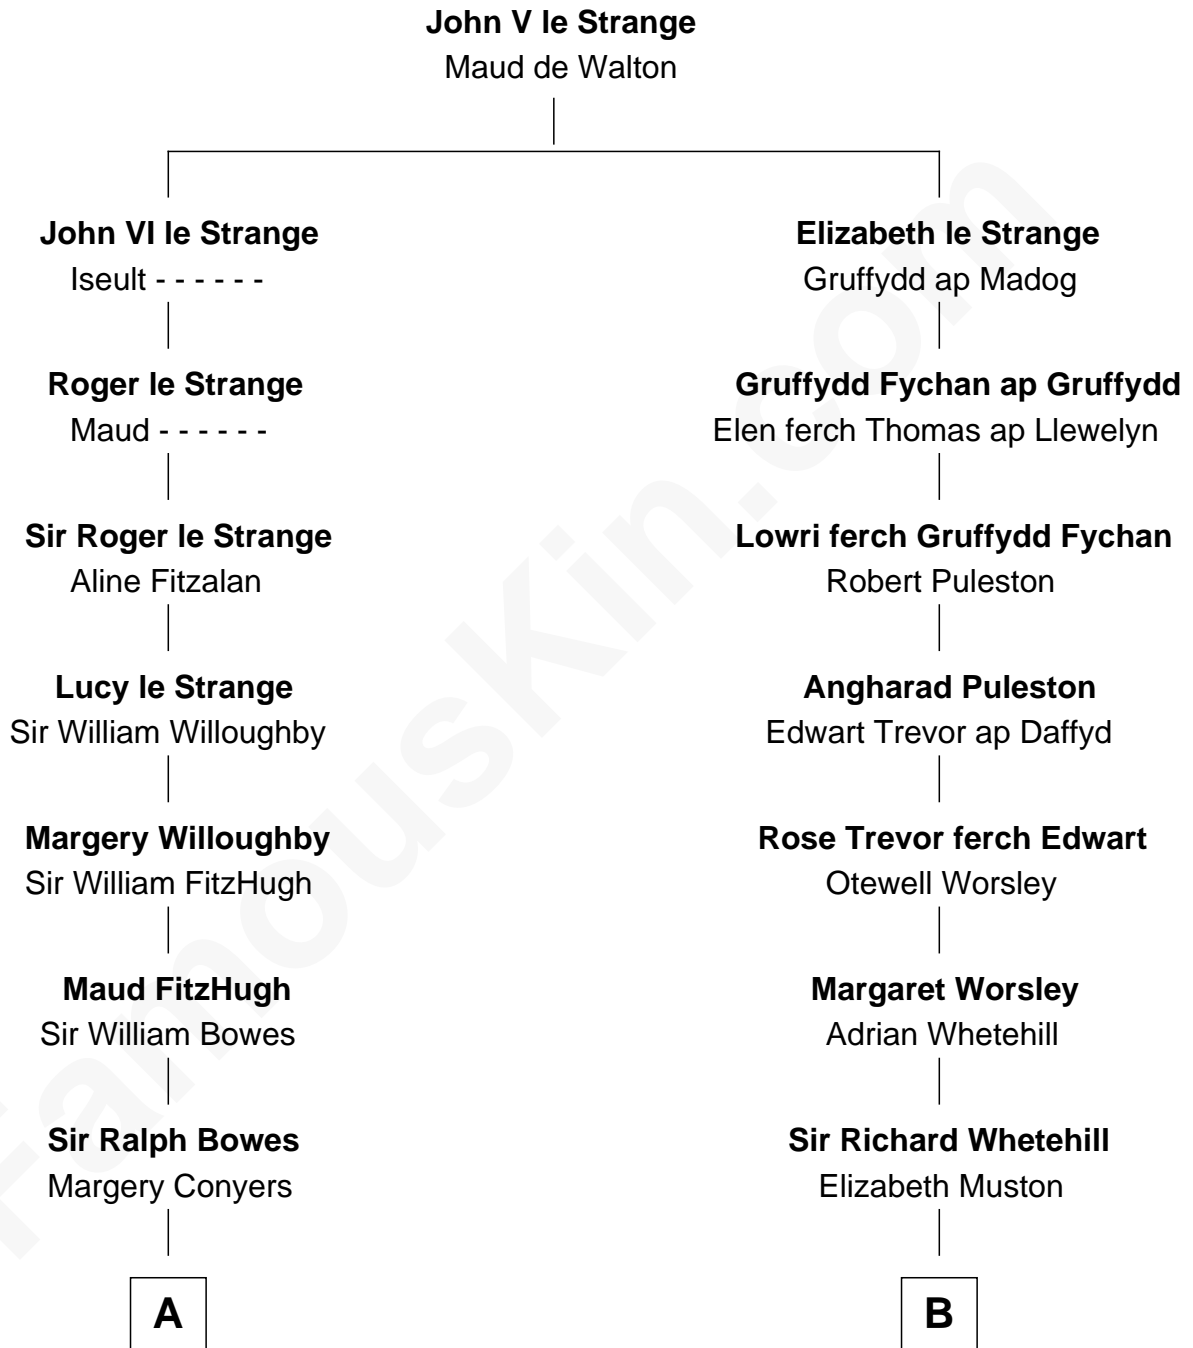

**FamousKin.com**  
**Relationship Chart of**  
**William Howard Taft**  
*27th U.S. President*

**18th cousin 1 time removed of**  
**Leverett Saltonstall**  
*55th Governor of Massachusetts*

**C**

**Peter Rawson Taft**  
Sylvia Howard

**Alphonso Taft**  
Louisa Maria Torrey

**William Howard Taft**  
*27th U.S. President*

**D**

**Eleanor Brooks**  
Richard Middlecott Saltonstall

**Leverett Saltonstall**  
*55th Governor of Massachusetts*