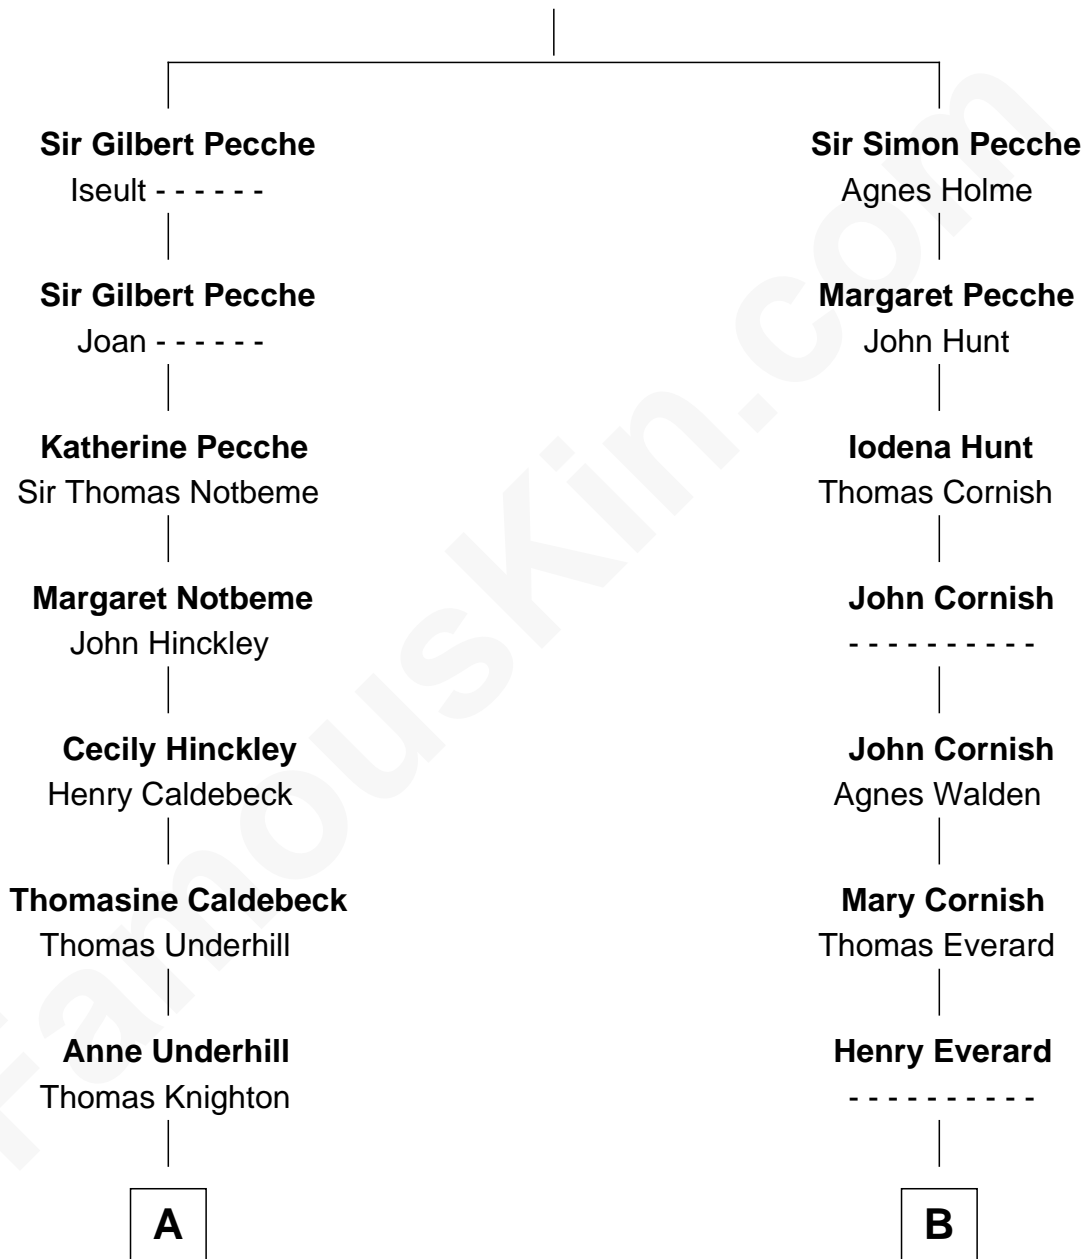

FamousKin.com
Relationship Chart of
William Howard Taft
27th U.S. President

19th cousin 1 time removed of
Tim Robbins
TV and Movie Actor

Sir Gilbert Pecche
 Joan de Creye

C

Samuel Davenport Torrey

Susan Holman Waters

Louisa Maria Torrey

Alphonso Taft

William Howard Taft

27th U.S. President

D

Walter A. Robbins

Mary Judith Taylor

Richard Leewilsie Robbins