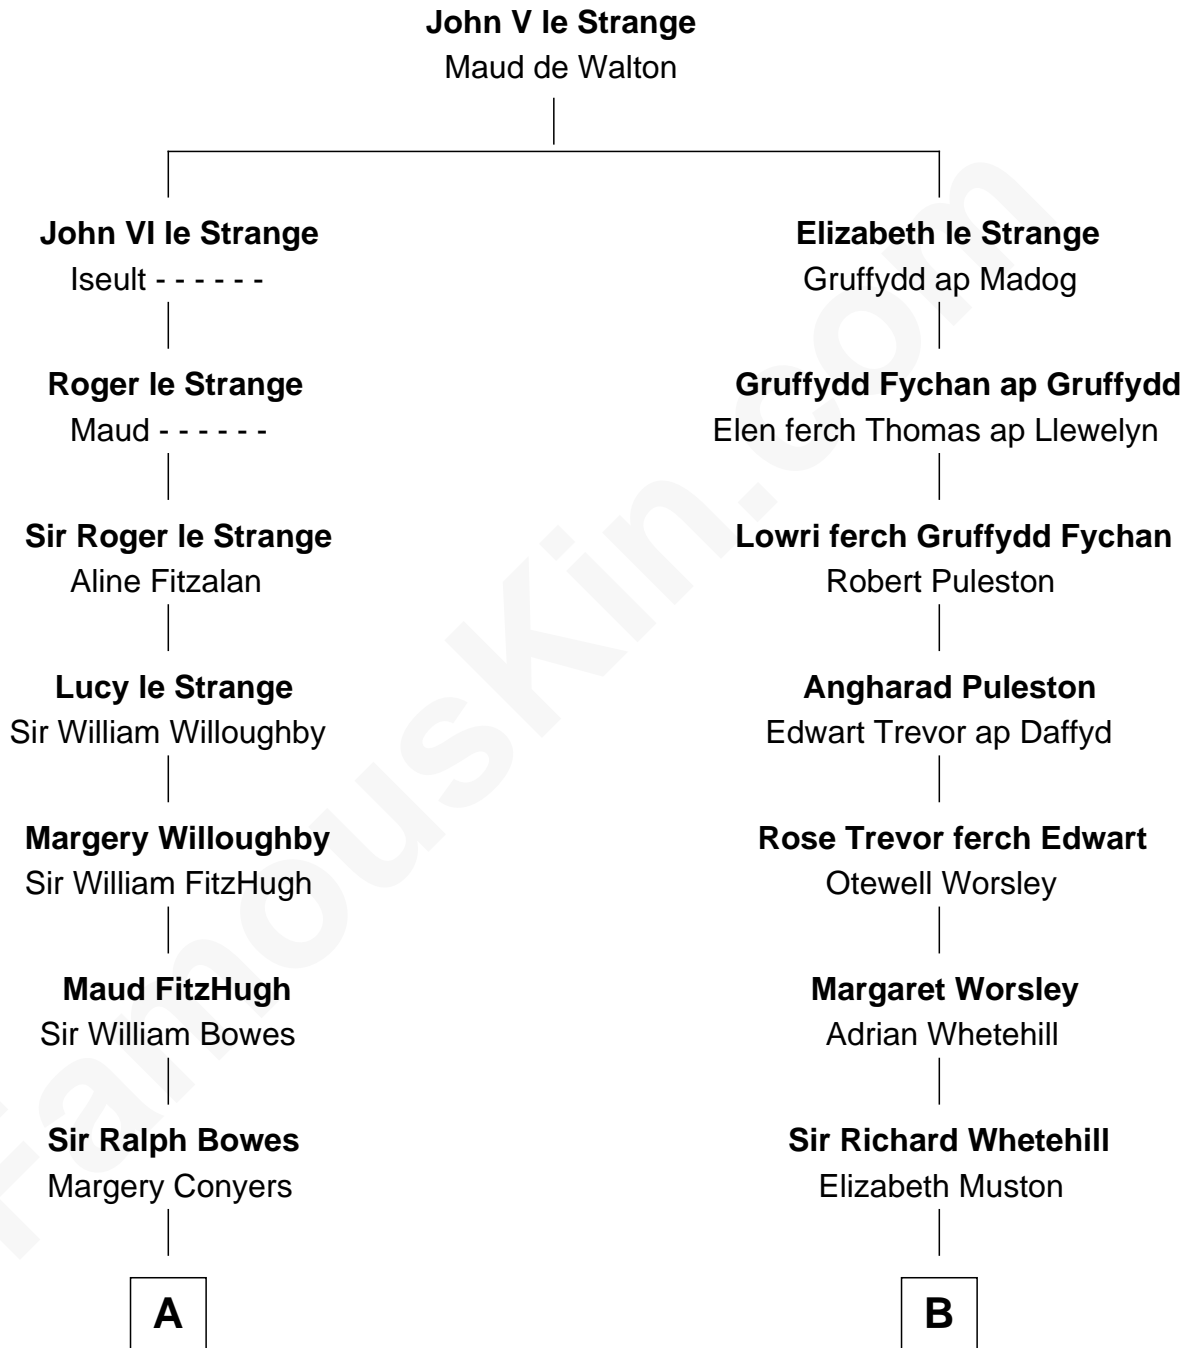

**FamousKin.com**  
**Relationship Chart of**  
**William Howard Taft**  
*27th U.S. President*

**19th cousin 1 time removed of**  
**Tim Robbins**  
*TV and Movie Actor*

**C**

**Peter Rawson Taft**

Sylvia Howard

**Alphonso Taft**

Louisa Maria Torrey

**William Howard Taft**

*27th U.S. President*

**D**

**Walter A. Robbins**

Mary Judith Taylor

**Richard Leewilsie Robbins**