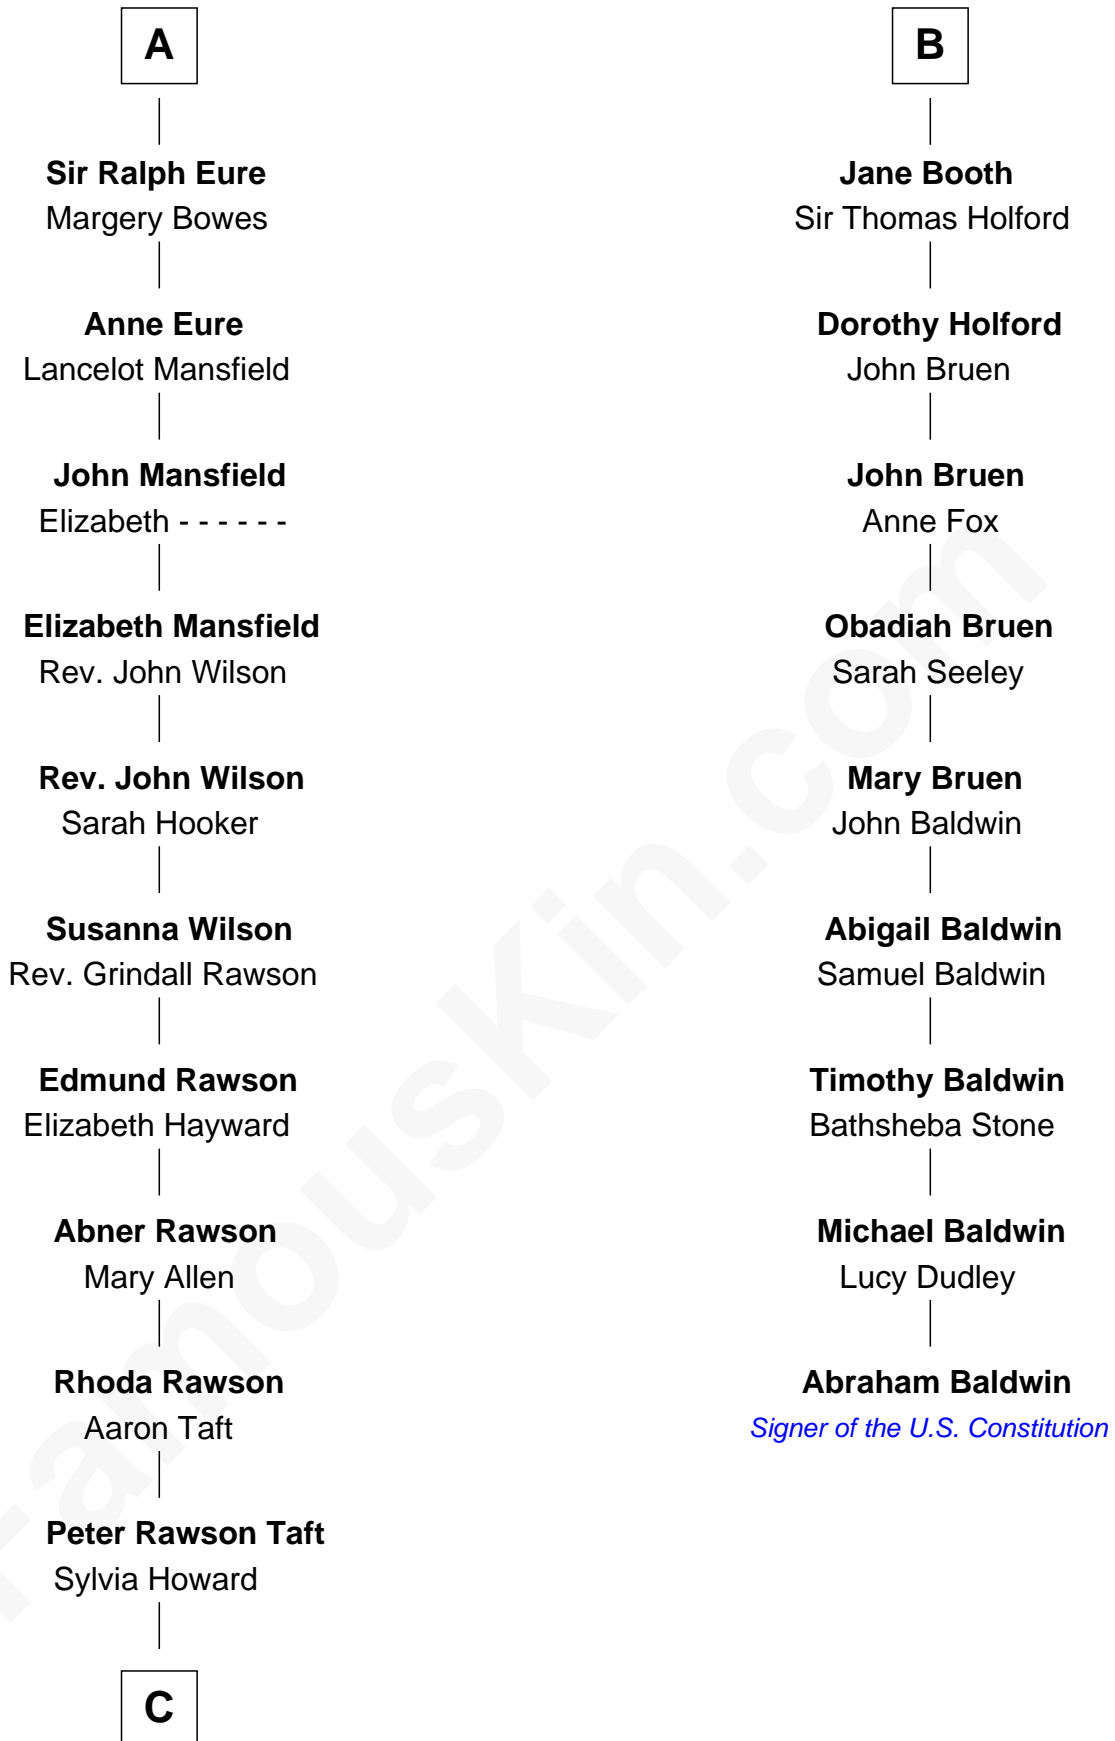

**FamousKin.com**  
**Relationship Chart of**  
**William Howard Taft**  
*27th U.S. President*

**15th cousin 3 times removed of**  
**Abraham Baldwin**  
*Signer of the U.S. Constitution*

**C**

—  
**Alphonso Taft**  
Louisa Maria Torrey

—  
**William Howard Taft**  
*27th U.S. President*

FamousKin.com