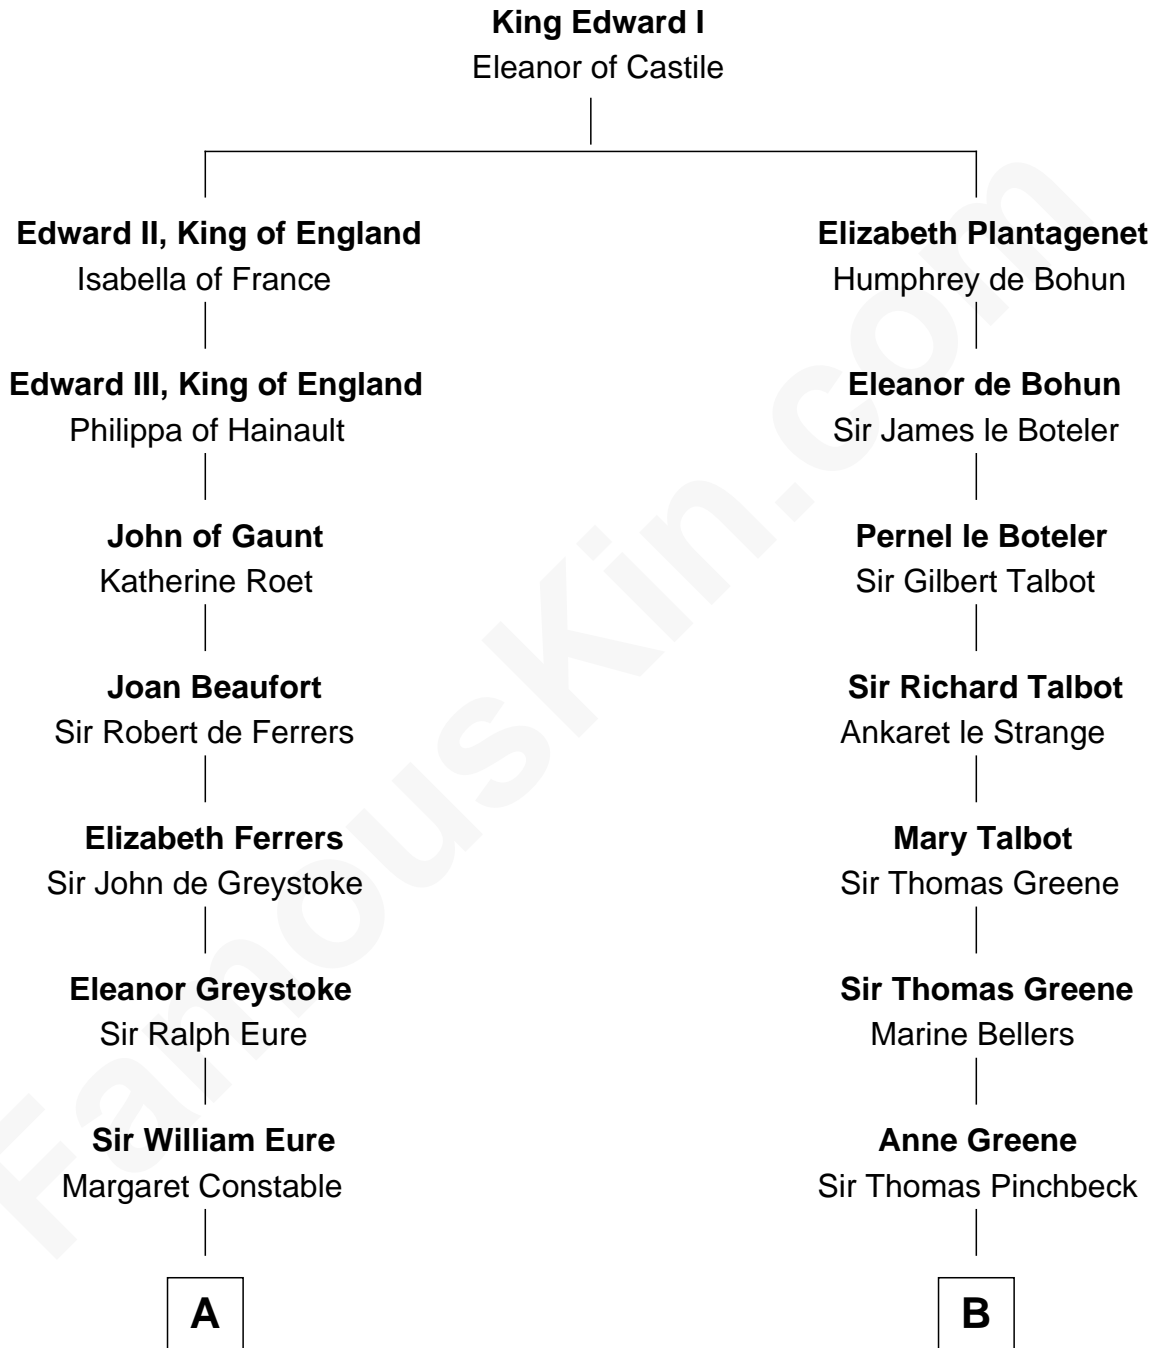

**FamousKin.com**  
**Relationship Chart of**  
**William Howard Taft**  
*27th U.S. President*

16th cousin 4 times removed of

**Charles Carroll**  
*Signer of the Declaration of Independence*

**C**

—  
**Rhoda Rawson**

Aaron Taft

—  
**Peter Rawson Taft**

Sylvia Howard

—  
**Alphonso Taft**

Louisa Maria Torrey

—  
**William Howard Taft**

*27th U.S. President*

FamousKin.com