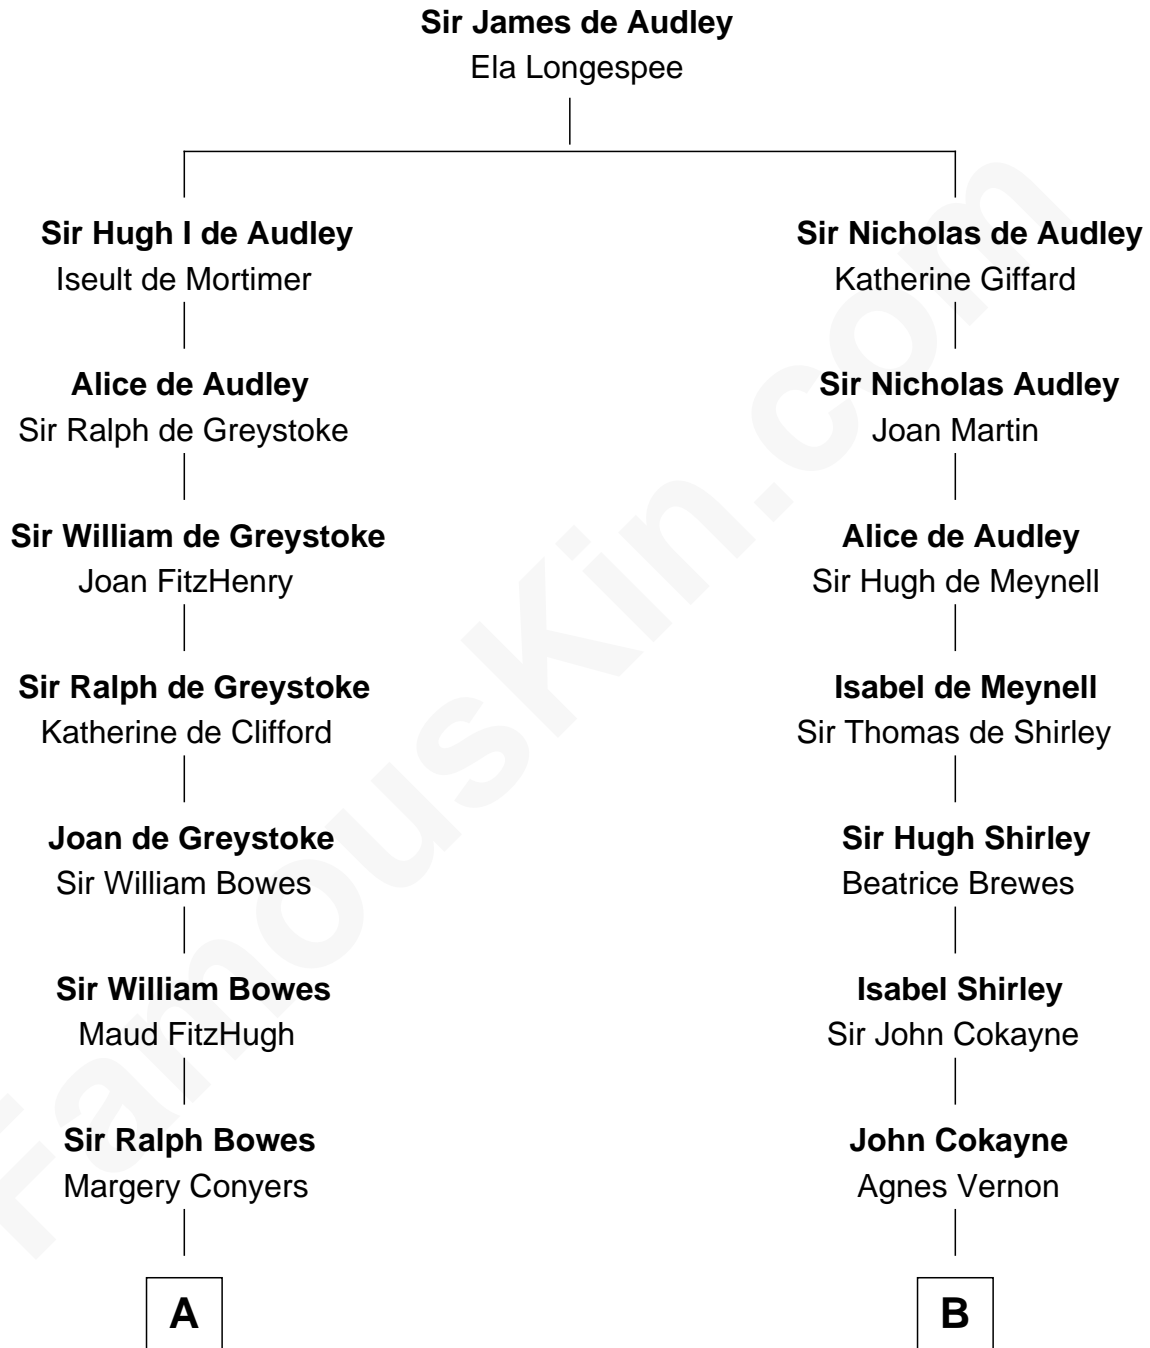

FamousKin.com
Relationship Chart of
William Howard Taft
27th U.S. President

17th cousin 2 times removed of

Charles Carroll
Signer of the Declaration of Independence

C

—
Peter Rawson Taft

Sylvia Howard

—
Alphonso Taft

Louisa Maria Torrey

—
William Howard Taft

27th U.S. President

FamousKin.com