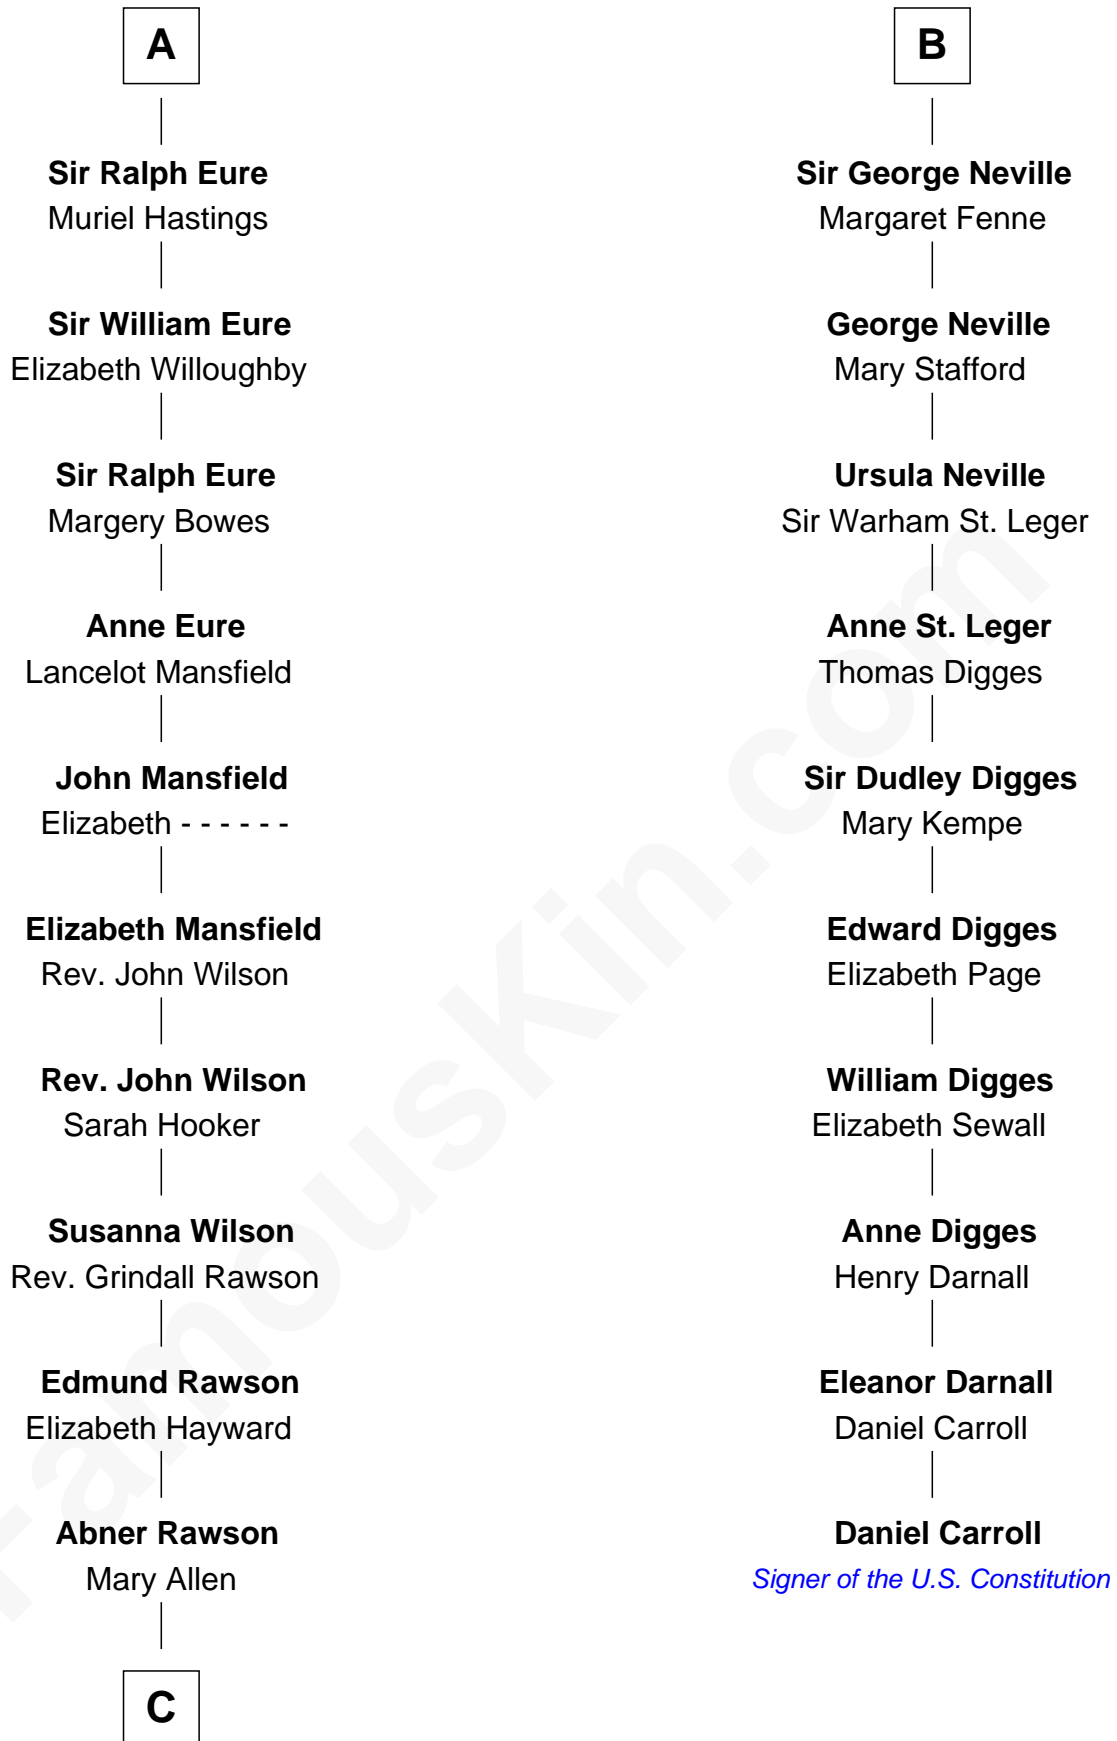

FamousKin.com
Relationship Chart of
William Howard Taft
27th U.S. President

16th cousin 4 times removed of
Daniel Carroll
Signer of the U.S. Constitution

C

—
Rhoda Rawson

Aaron Taft
—

Peter Rawson Taft

Sylvia Howard
—

Alphonso Taft

Louisa Maria Torrey
—

William Howard Taft

27th U.S. President

FamousKin.com