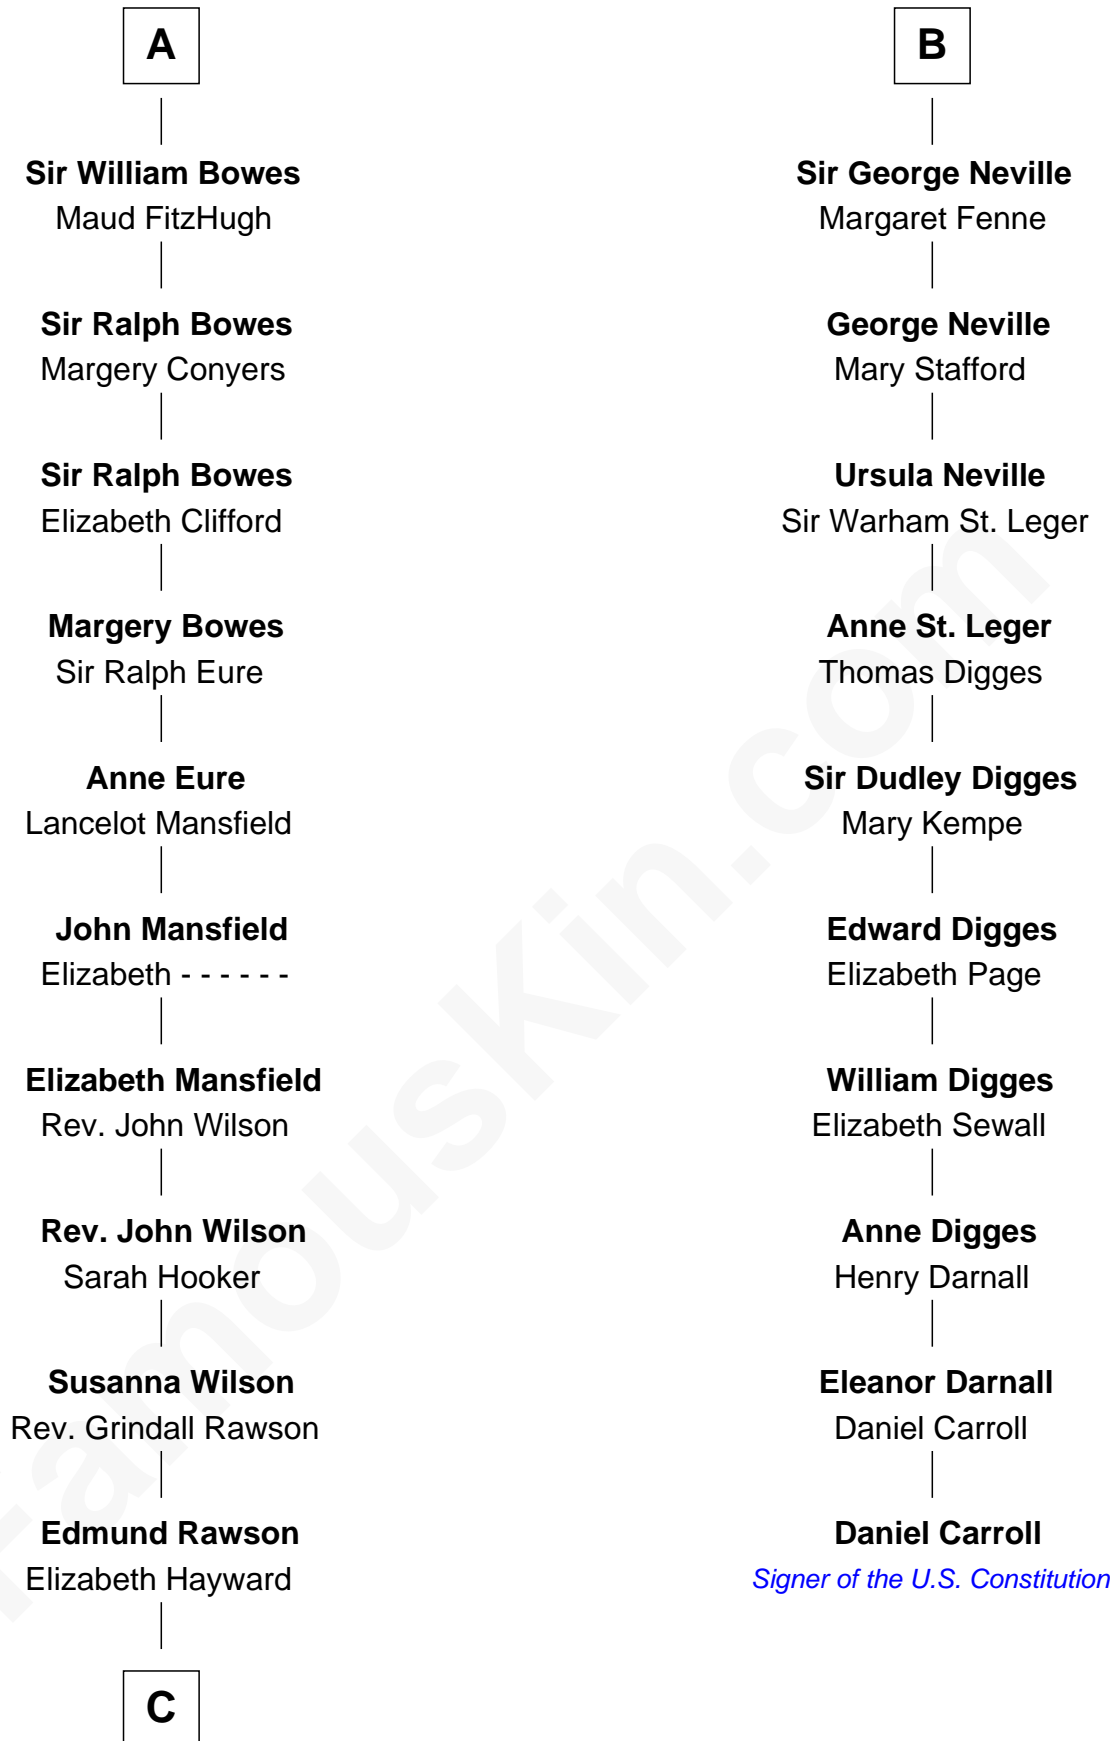

FamousKin.com
Relationship Chart of
William Howard Taft
27th U.S. President

16th cousin 5 times removed of
Daniel Carroll
Signer of the U.S. Constitution

Sir William Longespee
 Ela of Salisbury

C

Abner Rawson

Mary Allen

Rhoda Rawson

Aaron Taft

Peter Rawson Taft

Sylvia Howard

Alphonso Taft

Louisa Maria Torrey

William Howard Taft

27th U.S. President

FamousKin.com