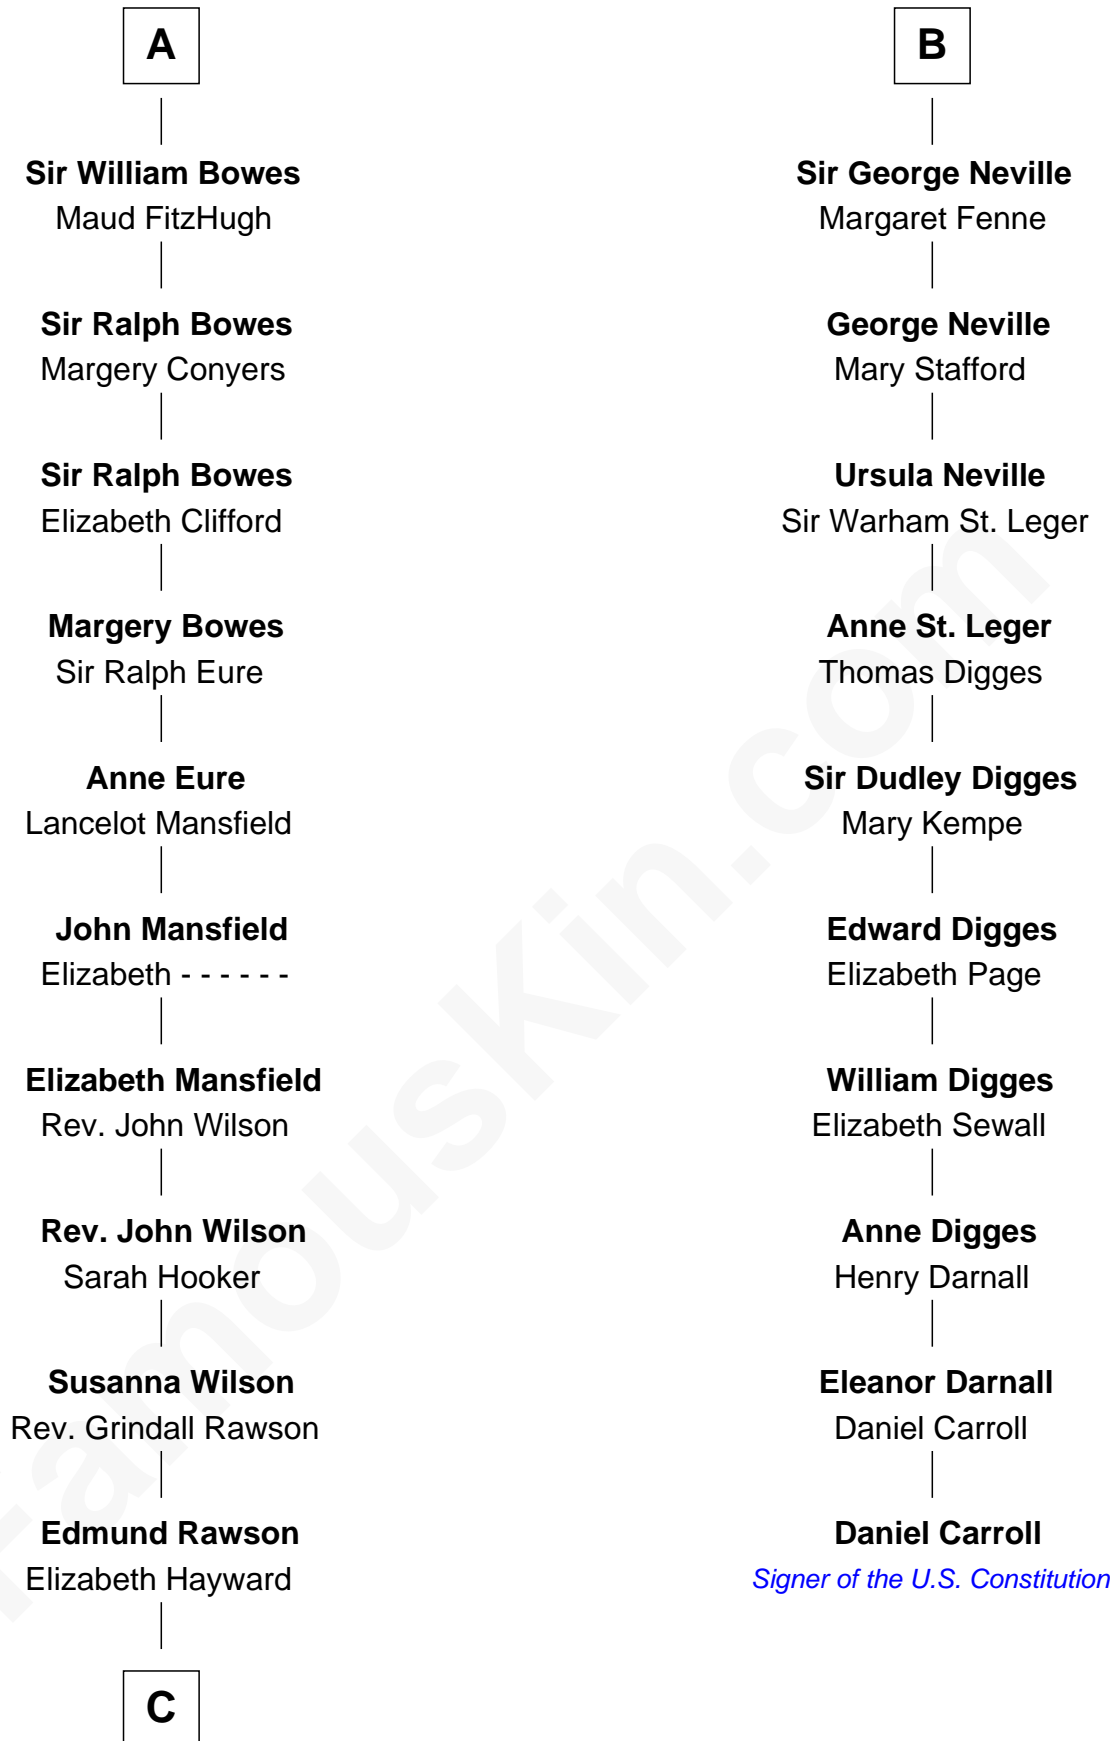

FamousKin.com
Relationship Chart of
William Howard Taft
27th U.S. President

16th cousin 5 times removed of
Daniel Carroll
Signer of the U.S. Constitution

C

Abner Rawson

Mary Allen

Rhoda Rawson

Aaron Taft

Peter Rawson Taft

Sylvia Howard

Alphonso Taft

Louisa Maria Torrey

William Howard Taft

27th U.S. President

FamousKin.com