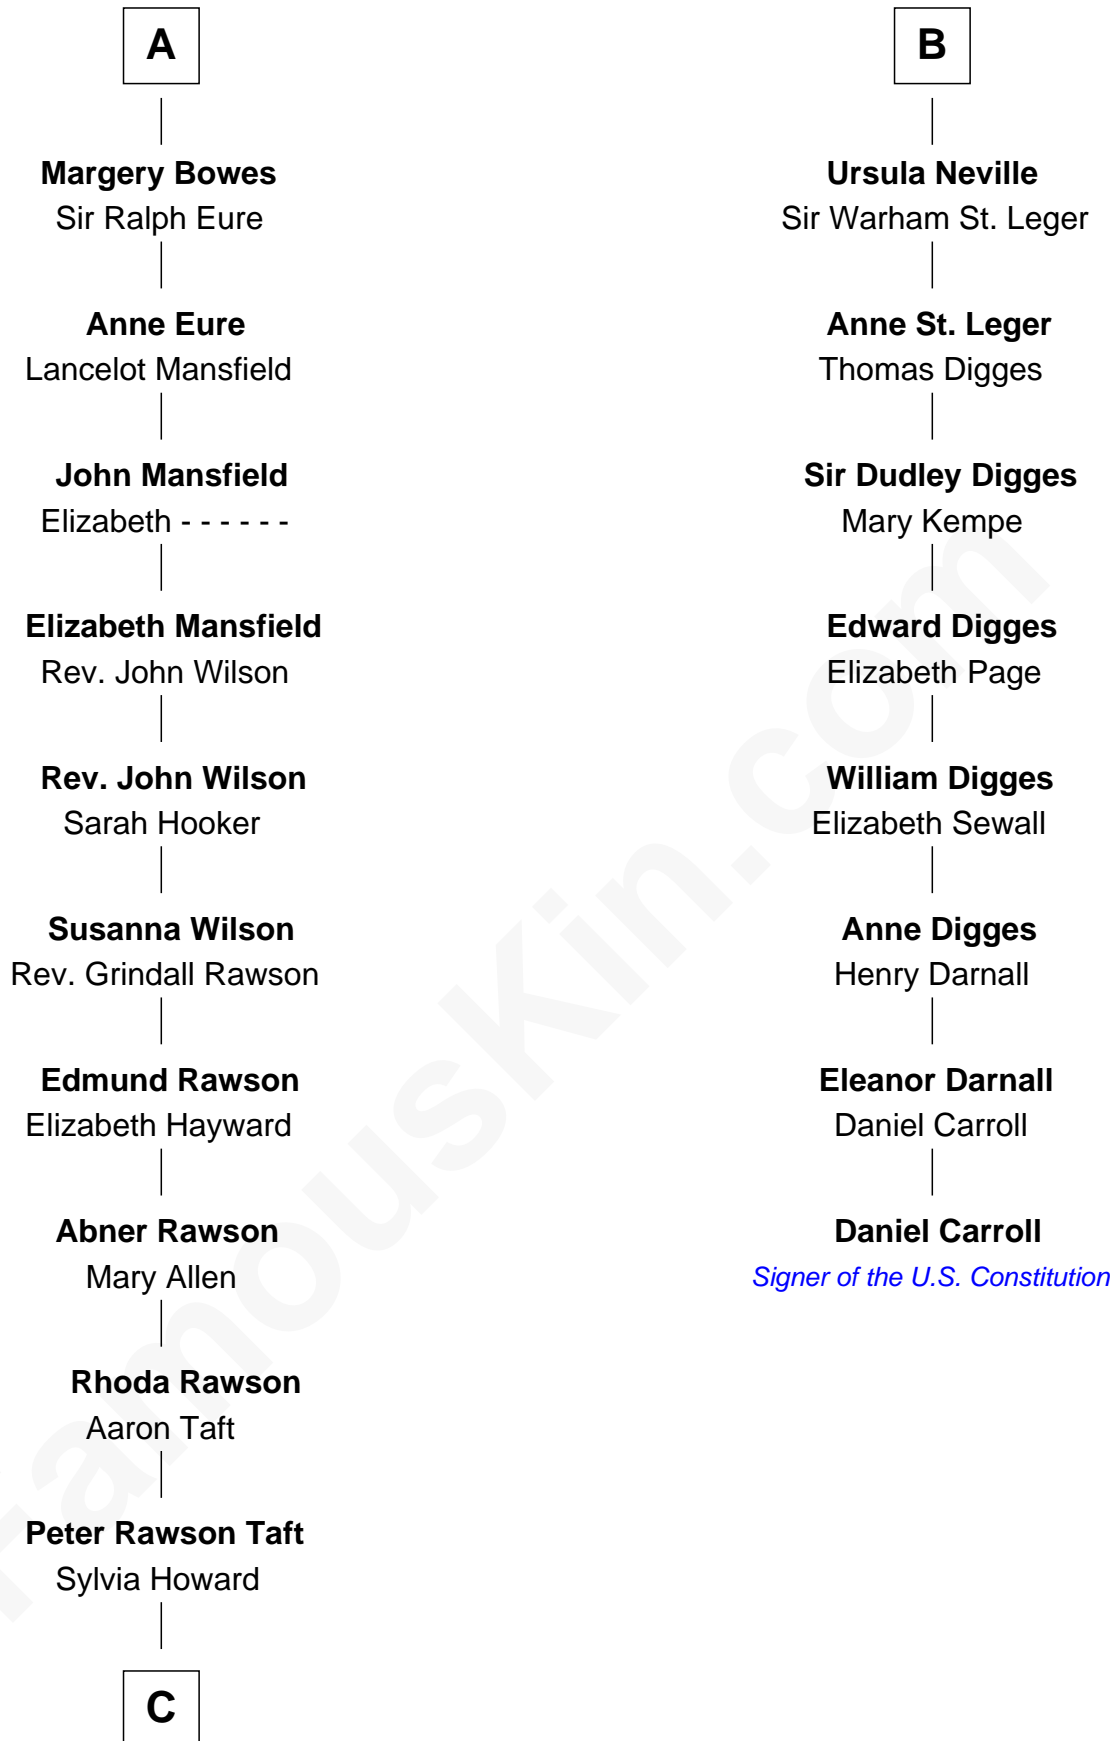

FamousKin.com
Relationship Chart of
William Howard Taft
27th U.S. President

14th cousin 4 times removed of
Daniel Carroll
Signer of the U.S. Constitution

Sir Maurice de Berkeley
 Eve la Zouche

Isabel de Berkeley
 Sir Robert de Clifford

Joan de Greystoke
 Sir William Bowes

Eleanor Poynings
 Sir Henry Percy

Sir William Bowes
 Maud FitzHugh

Henry Percy
 Maud Herbert

Sir Ralph Bowes
 Margery Conyers

Eleanor Percy
 Edward Stafford

Sir Ralph Bowes
 Elizabeth Clifford

Mary Stafford
 George Neville

A

B

C

—
Alphonso Taft
Louisa Maria Torrey

—
William Howard Taft
27th U.S. President

FamousKin.com