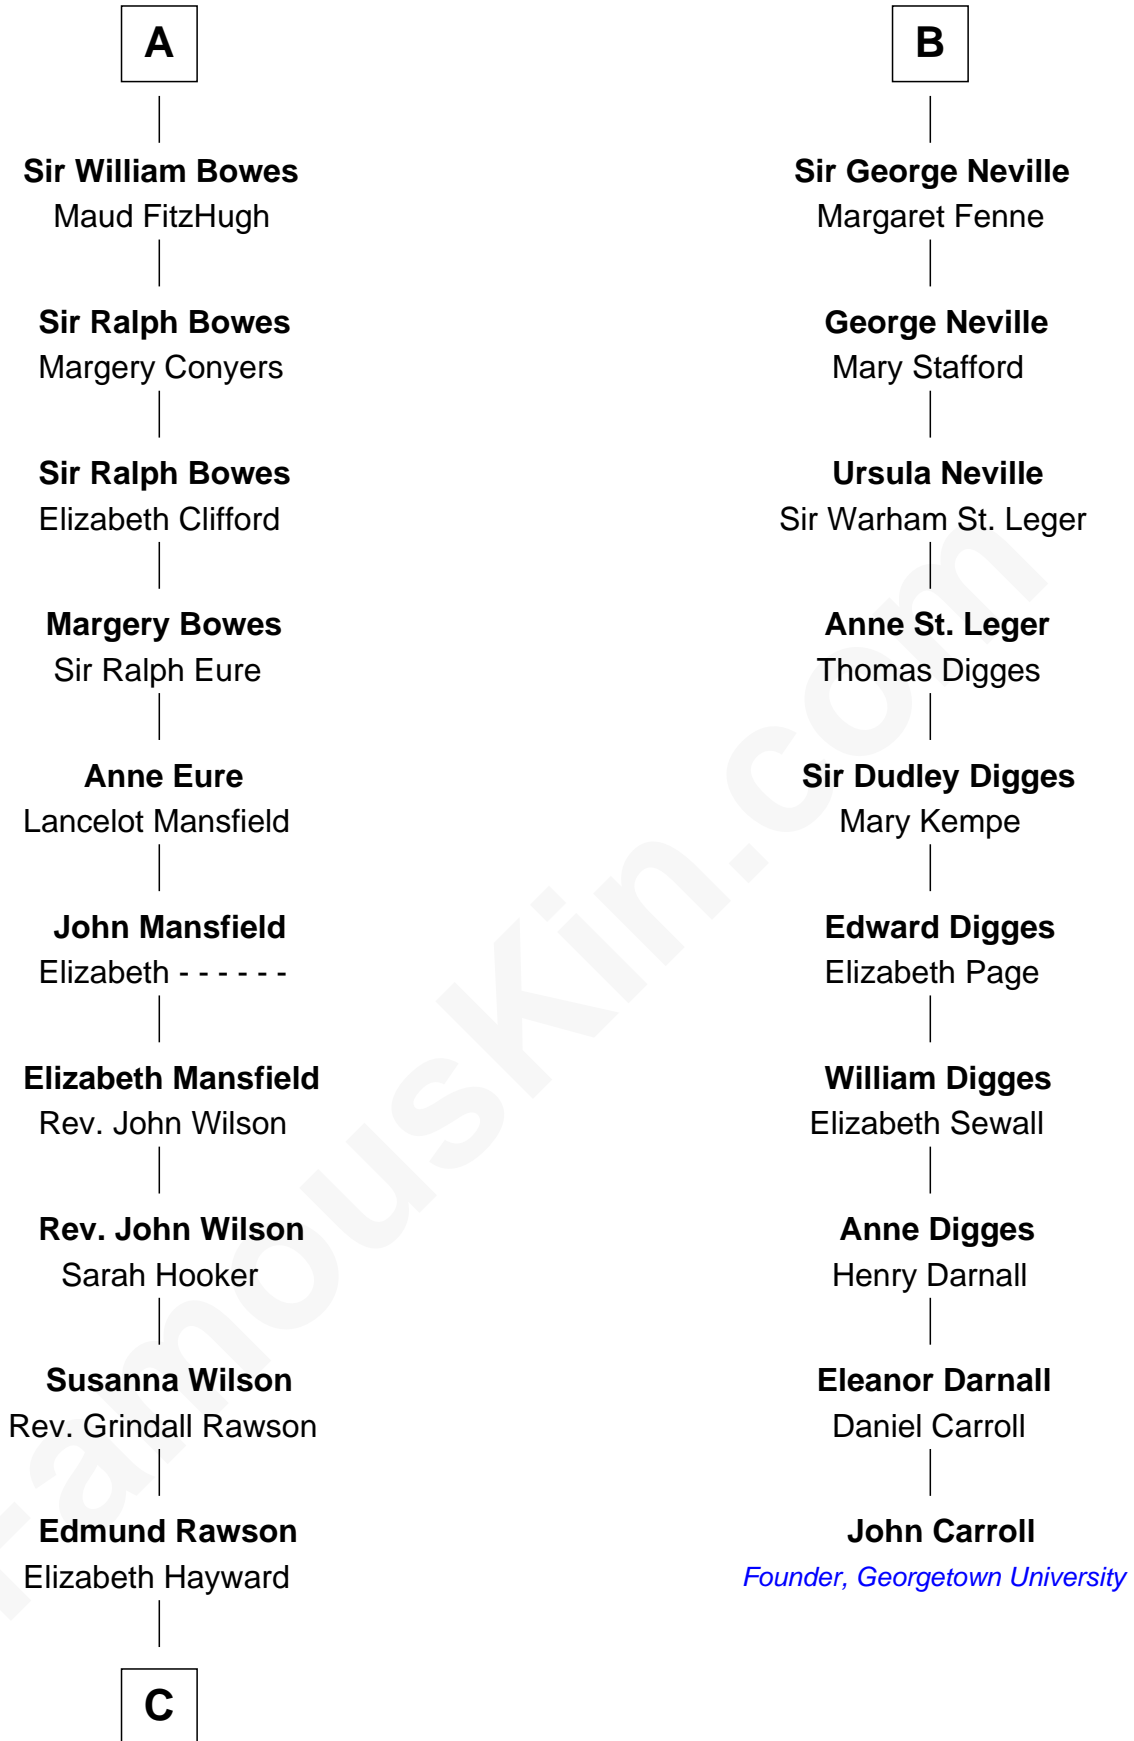

FamousKin.com
Relationship Chart of
William Howard Taft
27th U.S. President

16th cousin 5 times removed of
John Carroll
Founder of Georgetown University

C

Abner Rawson

Mary Allen

Rhoda Rawson

Aaron Taft

Peter Rawson Taft

Sylvia Howard

Alphonso Taft

Louisa Maria Torrey

William Howard Taft

27th U.S. President

FamousKin.com