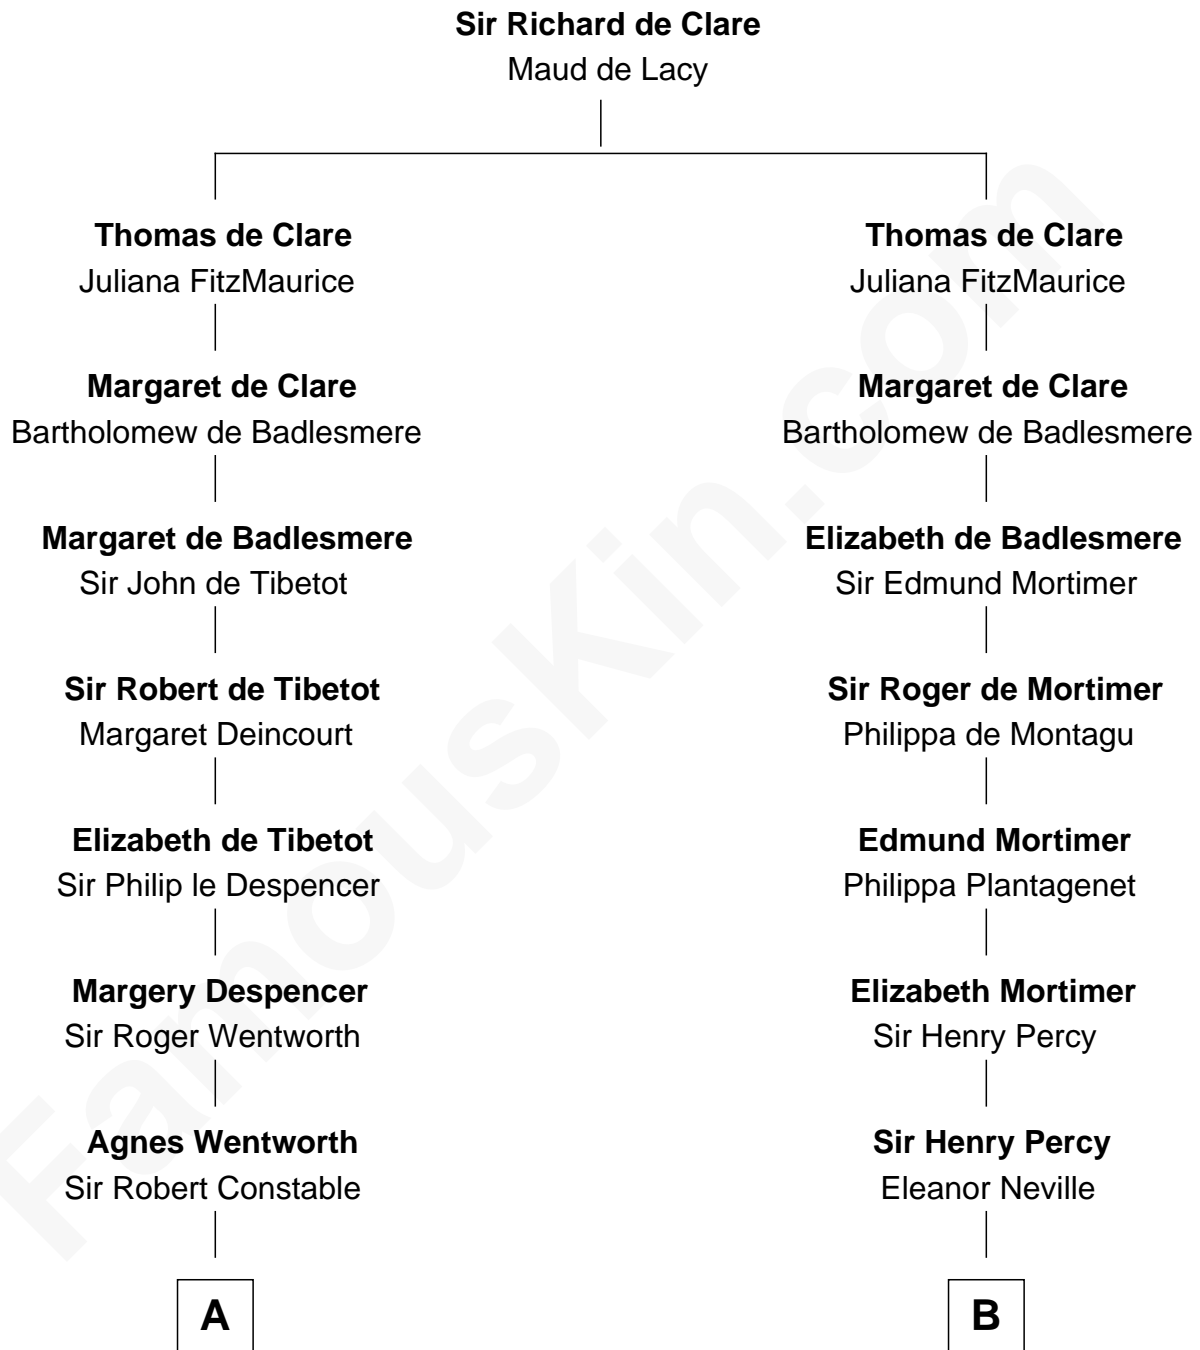

FamousKin.com
Relationship Chart of
William Howard Taft
27th U.S. President

18th cousin 3 times removed of
John Carroll
Founder of Georgetown University

C

Abner Rawson

Mary Allen

Rhoda Rawson

Aaron Taft

Peter Rawson Taft

Sylvia Howard

Alphonso Taft

Louisa Maria Torrey

William Howard Taft

27th U.S. President

D

Eleanor Darnall

Daniel Carroll