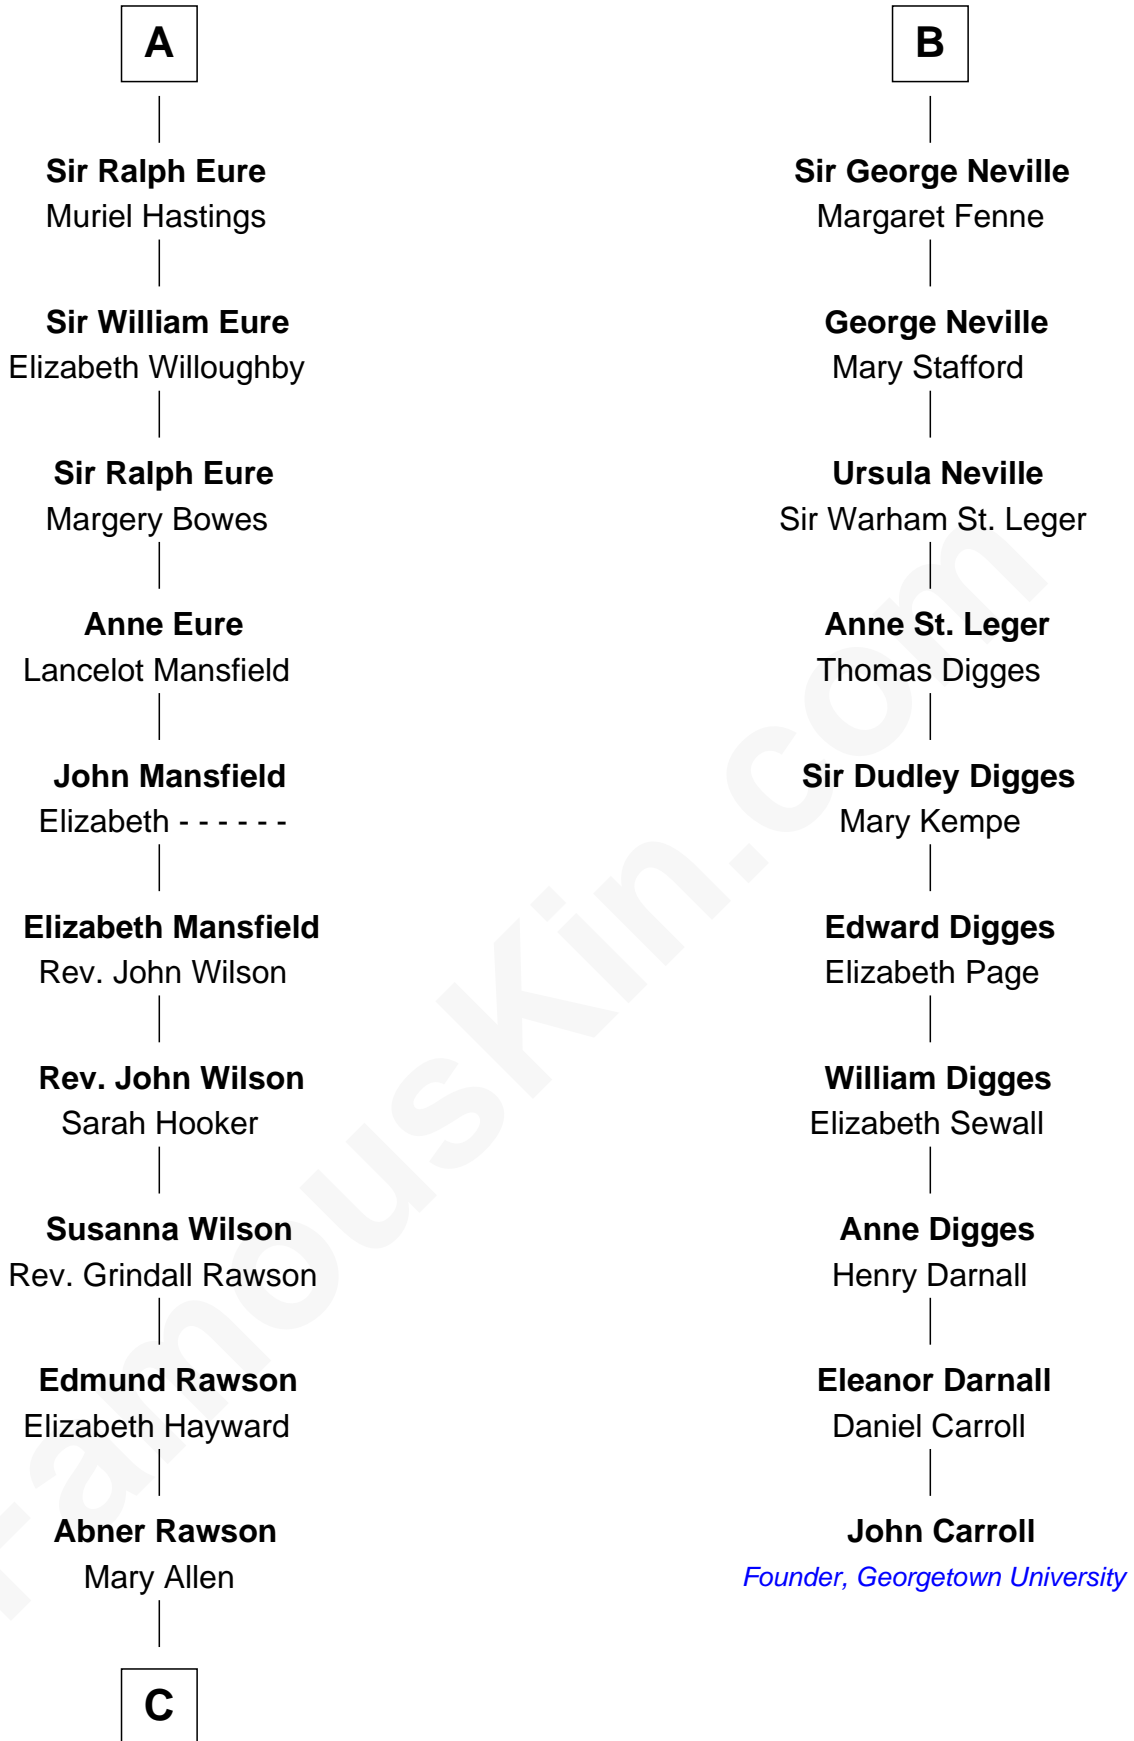

FamousKin.com
Relationship Chart of
William Howard Taft
27th U.S. President

16th cousin 4 times removed of
John Carroll
Founder of Georgetown University

C

—
Rhoda Rawson

Aaron Taft

—
Peter Rawson Taft

Sylvia Howard

—
Alphonso Taft

Louisa Maria Torrey

—
William Howard Taft

27th U.S. President

FamousKin.com