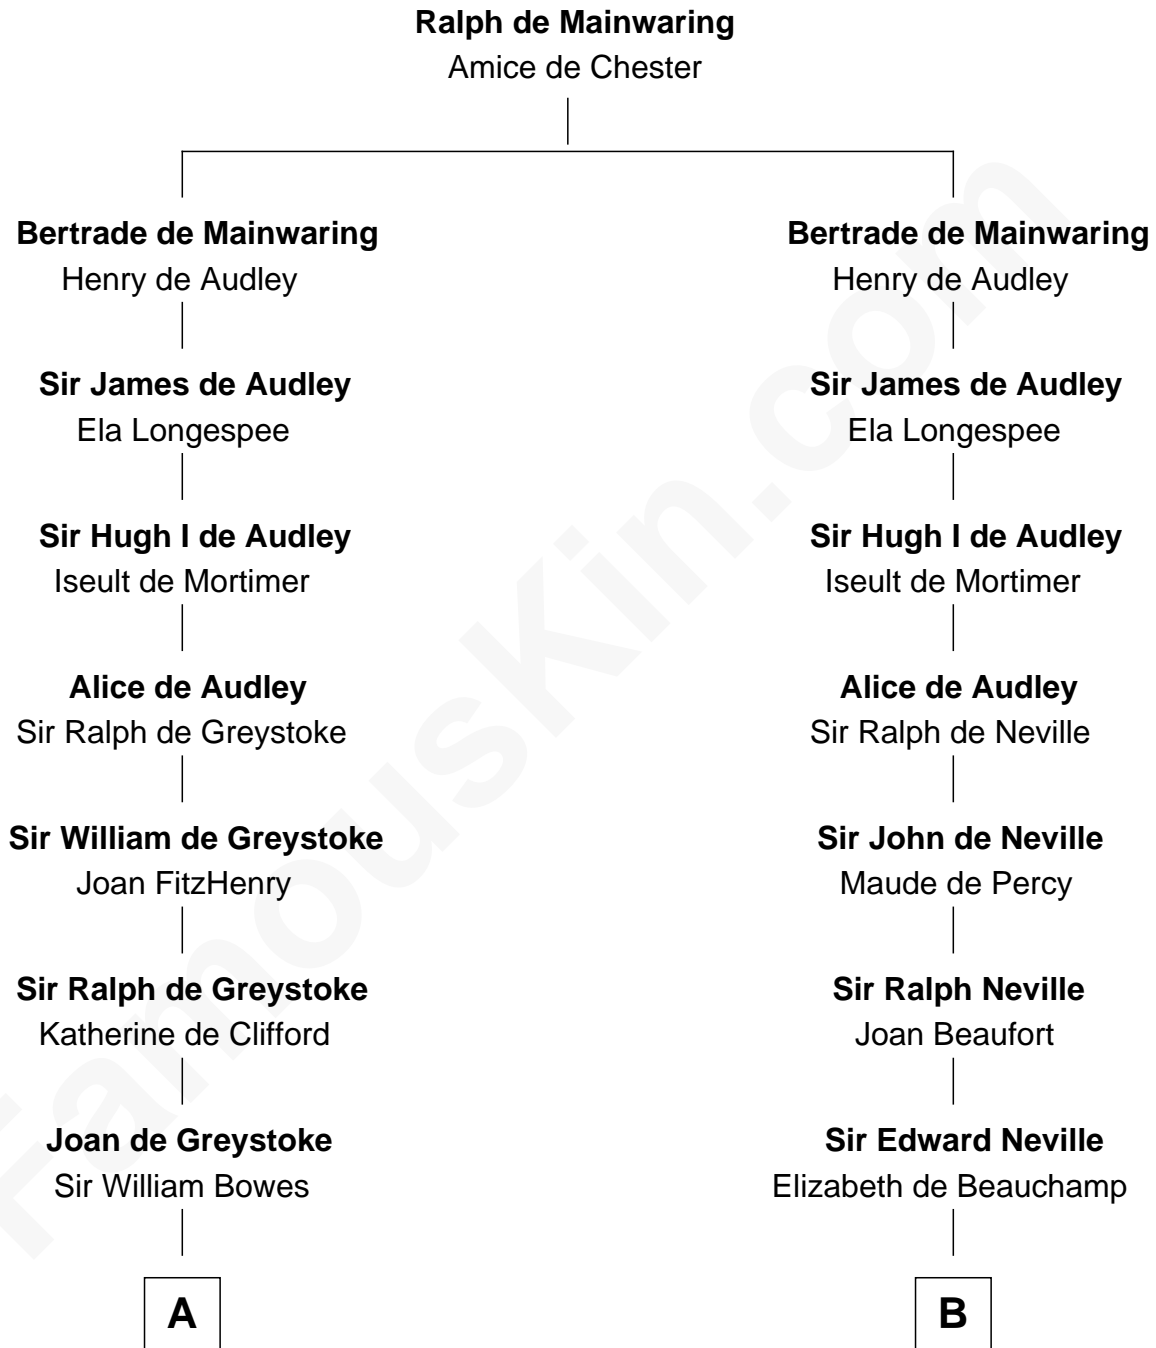

**FamousKin.com**  
**Relationship Chart of**  
**William Howard Taft**  
*27th U.S. President*

**16th cousin 5 times removed of**  
**John Carroll**  
*Founder of Georgetown University*

**C**

Abner Rawson

Mary Allen

Rhoda Rawson

Aaron Taft

Peter Rawson Taft

Sylvia Howard

Alphonso Taft

Louisa Maria Torrey

William Howard Taft

*27th U.S. President*

FamousKin.com