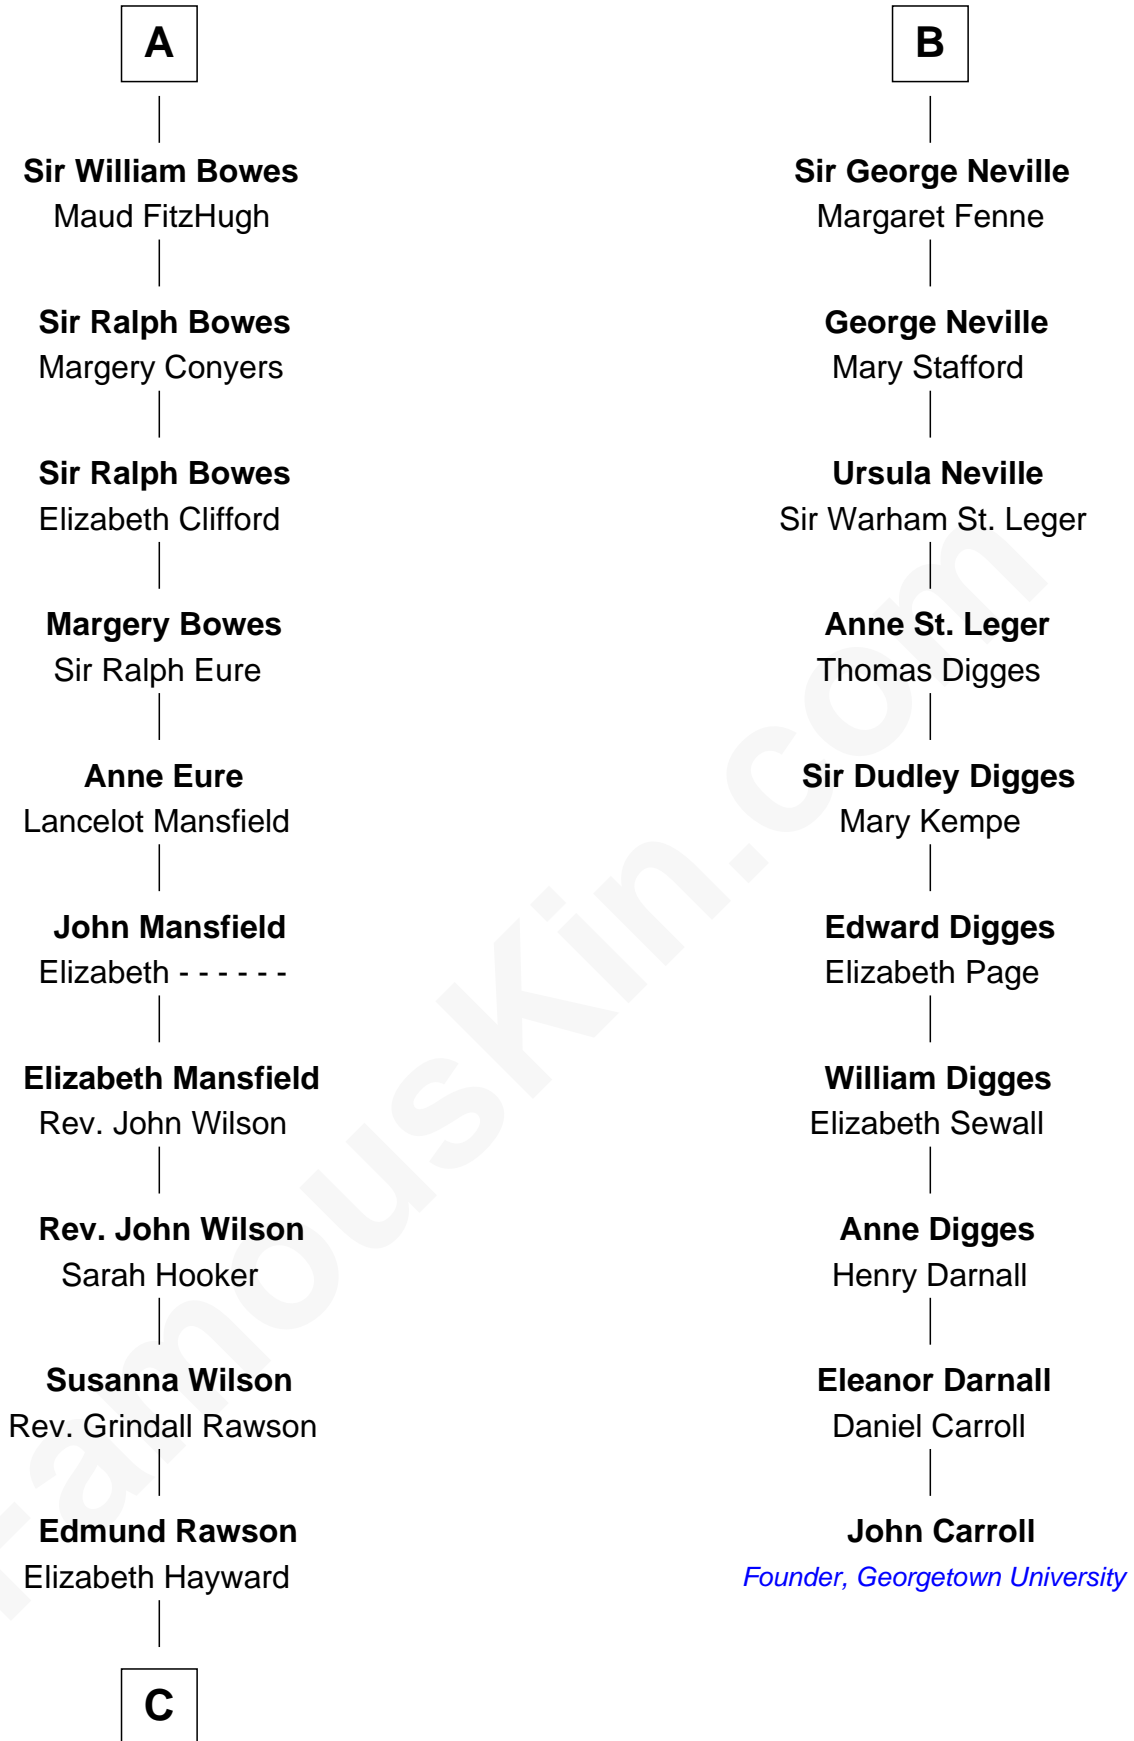

**FamousKin.com**  
**Relationship Chart of**  
**William Howard Taft**  
*27th U.S. President*

**16th cousin 5 times removed of**  
**John Carroll**  
*Founder of Georgetown University*

**C**

Abner Rawson

Mary Allen

Rhoda Rawson

Aaron Taft

Peter Rawson Taft

Sylvia Howard

Alphonso Taft

Louisa Maria Torrey

William Howard Taft

*27th U.S. President*

FamousKin.com