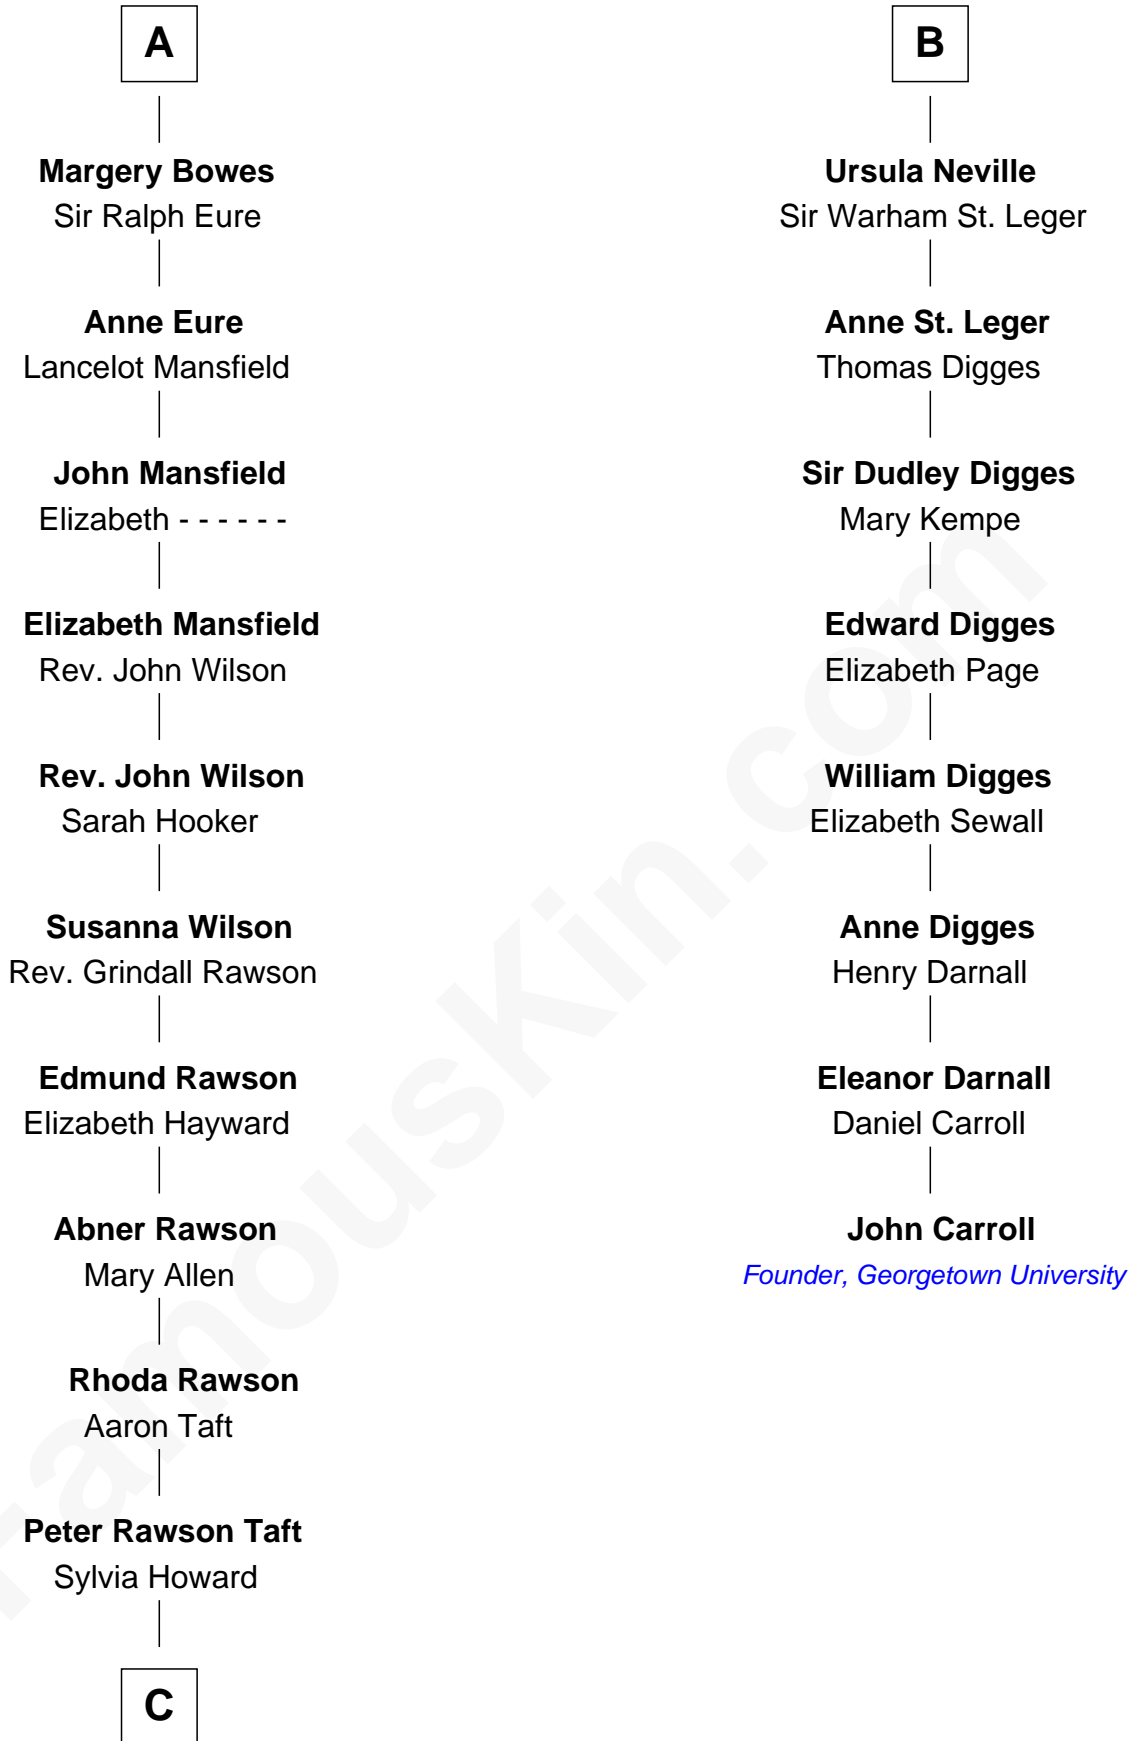

FamousKin.com
Relationship Chart of
William Howard Taft
27th U.S. President

14th cousin 4 times removed of
John Carroll
Founder of Georgetown University

Sir Maurice de Berkeley
 Eve la Zouche

C

—
Alphonso Taft
Louisa Maria Torrey

—
William Howard Taft
27th U.S. President

FamousKin.com