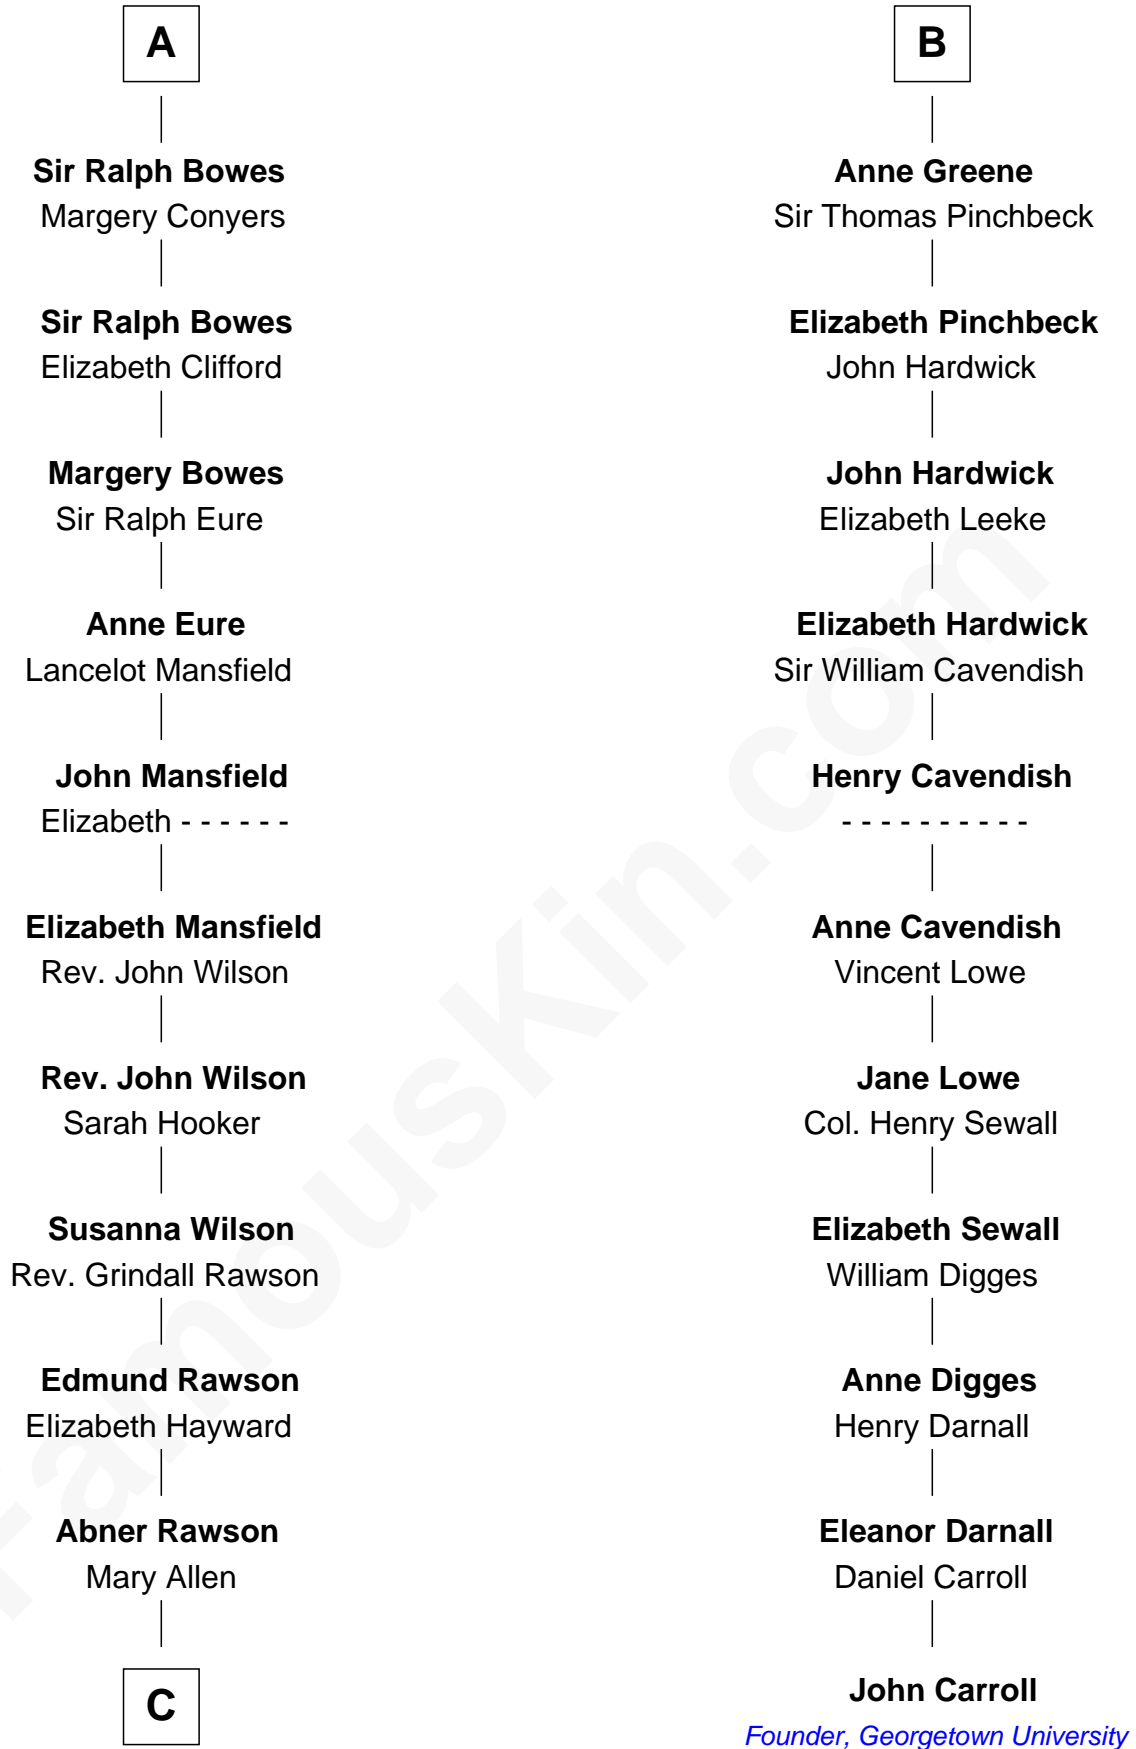

FamousKin.com
Relationship Chart of
William Howard Taft
27th U.S. President

17th cousin 3 times removed of
John Carroll
Founder of Georgetown University

C

—
Rhoda Rawson

Aaron Taft

—
Peter Rawson Taft

Sylvia Howard

—
Alphonso Taft

Louisa Maria Torrey

—
William Howard Taft

27th U.S. President

FamousKin.com