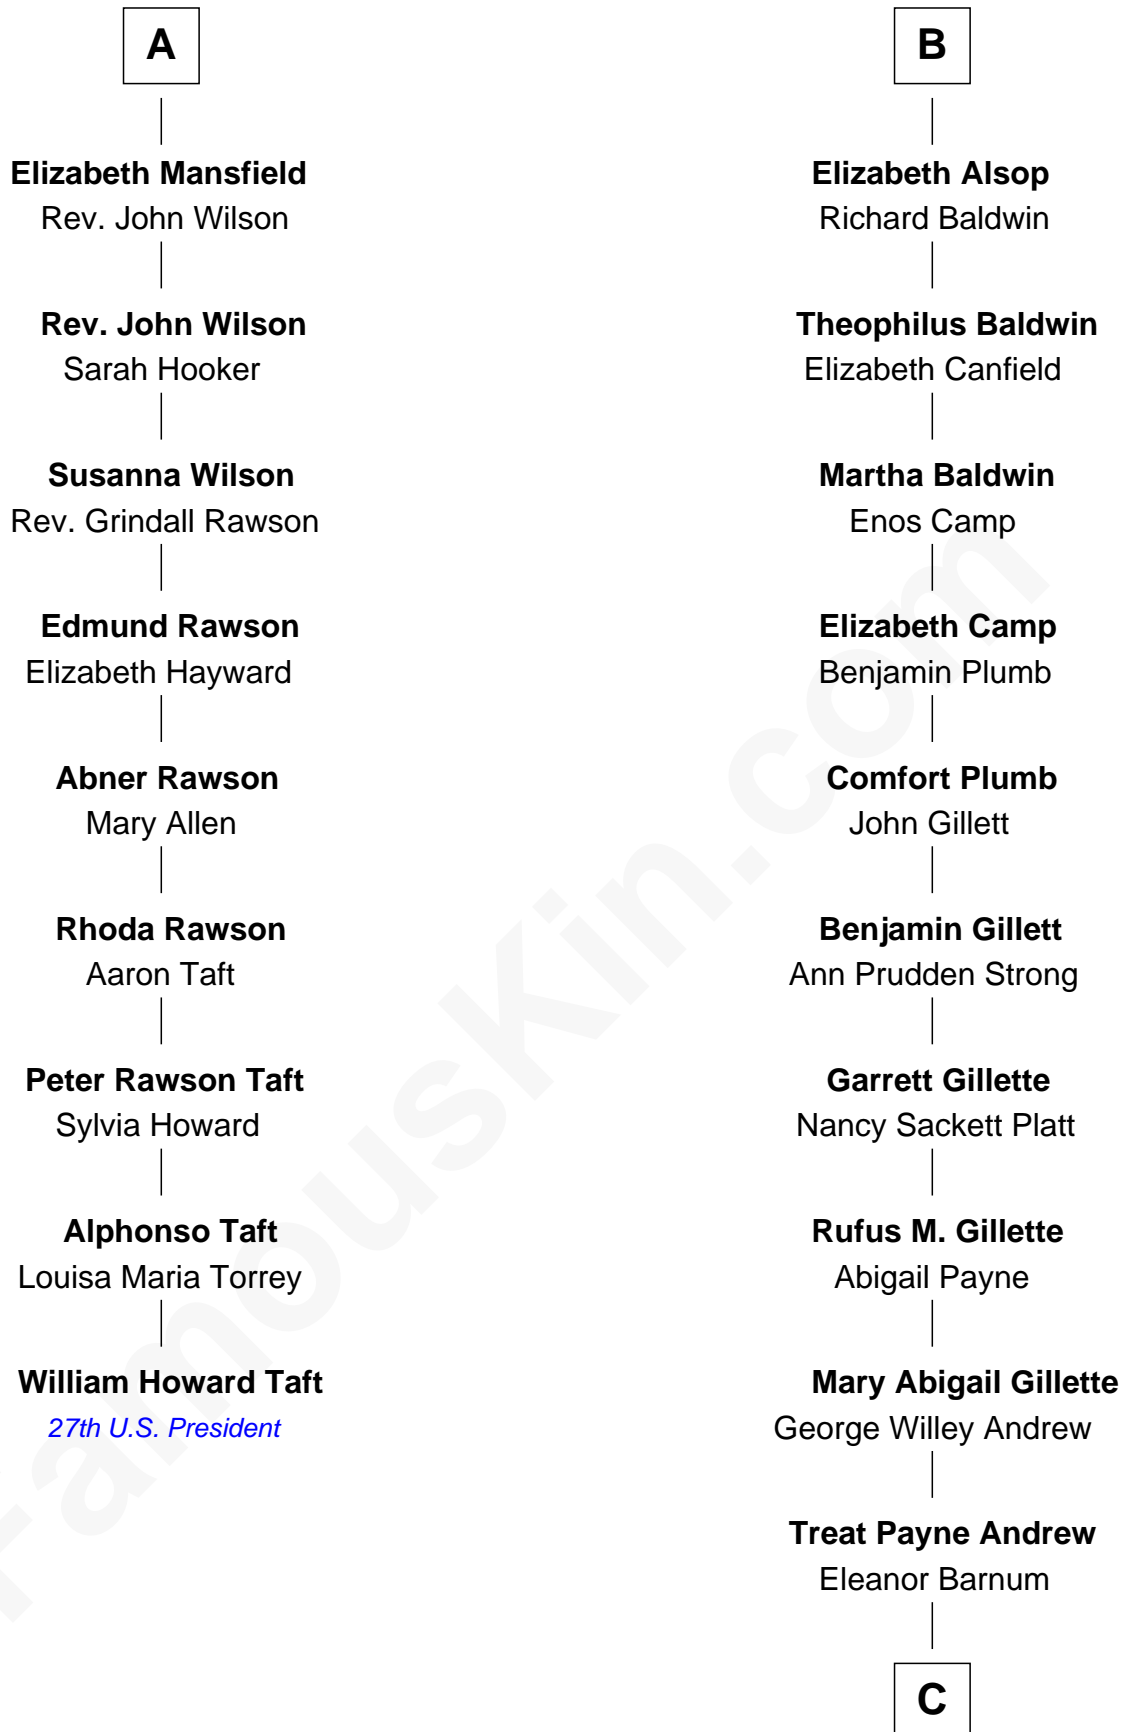

FamousKin.com
Relationship Chart of
William Howard Taft
27th U.S. President

15th cousin 3 times removed of

Treat Williams
TV & Movie Actor

Thomas Morley
 Isabel de la Pole

C

Marian Andrew
Richard Norman Williams