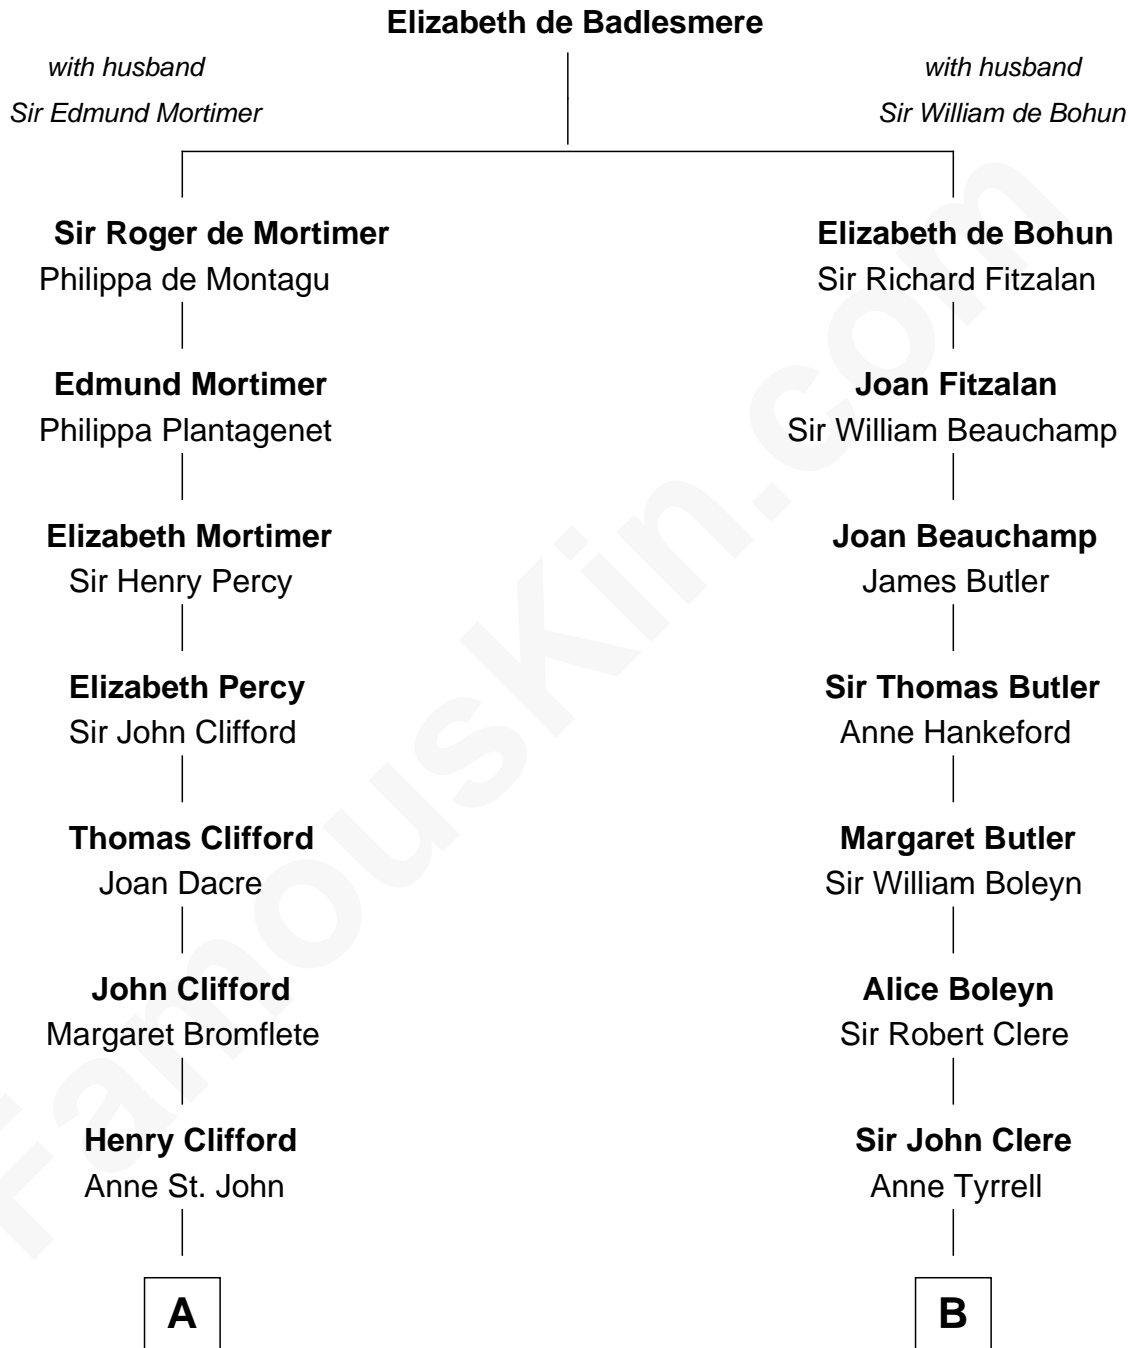

FamousKin.com
Relationship Chart of
William Howard Taft
27th U.S. President

19th cousin 2 times removed of
Treat Williams
TV & Movie Actor

C

Peter Rawson Taft

Sylvia Howard

Alphonso Taft

Louisa Maria Torrey

William Howard Taft

27th U.S. President

D

Rufus M. Gillette

Abigail Payne

Mary Abigail Gillette

George Willey Andrew

Treat Payne Andrew