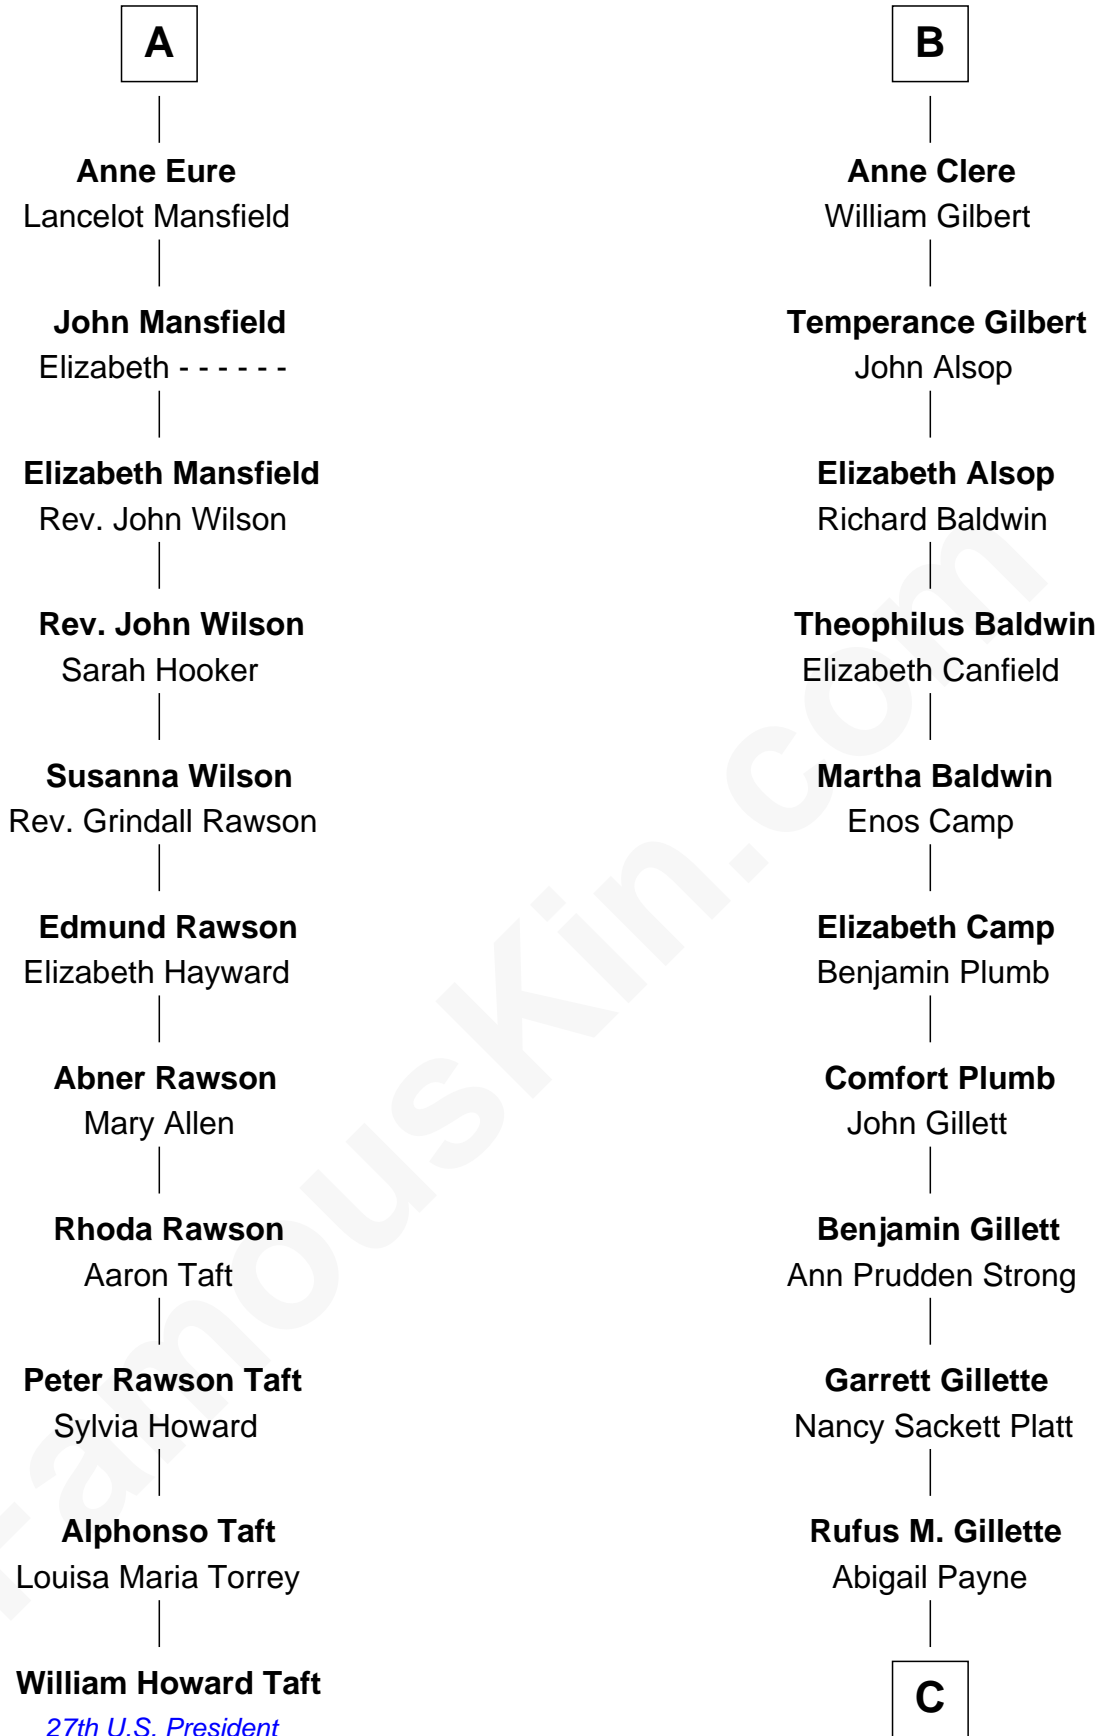

FamousKin.com
Relationship Chart of
William Howard Taft
27th U.S. President

17th cousin 3 times removed of

Treat Williams
TV & Movie Actor

John de Welles
 Maud de Roos

C

Mary Abigail Gillette
George Willey Andrew