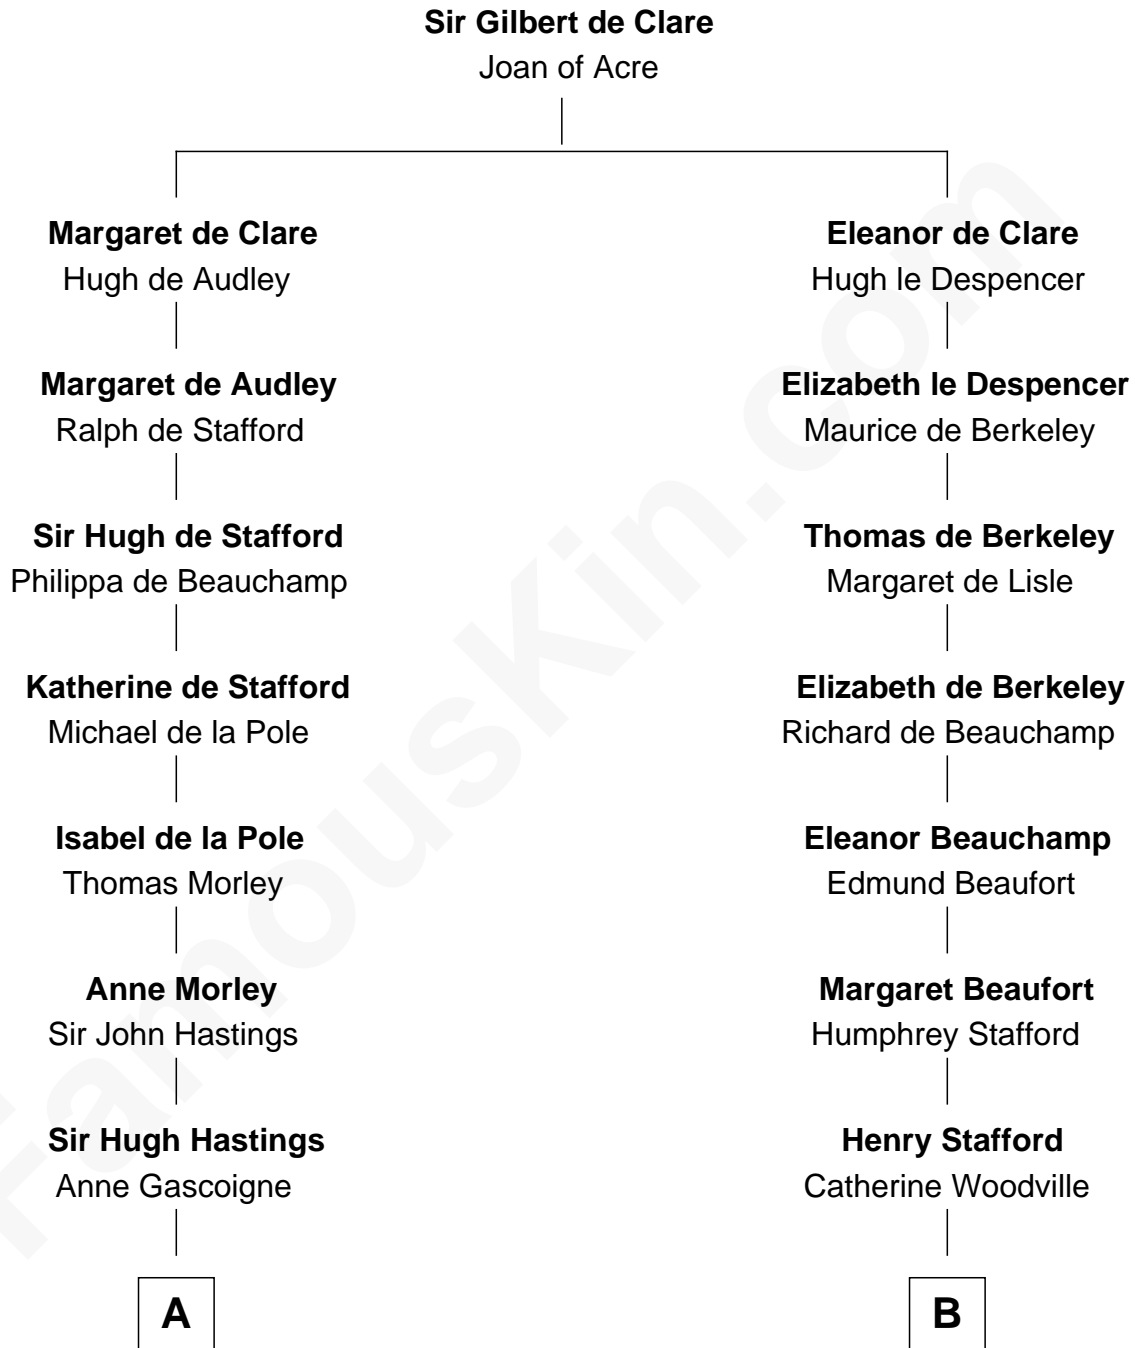

FamousKin.com
Relationship Chart of
William Howard Taft
27th U.S. President

18th cousin 2 times removed of
Lewis Carroll
Author of Alice in Wonderland

C

Rhoda Rawson

Aaron Taft

Peter Rawson Taft

Sylvia Howard

Alphonso Taft

Louisa Maria Torrey

William Howard Taft

27th U.S. President

D

Frances Jane Lutwidge

Rev. Charles Dodgson

Lewis Carroll