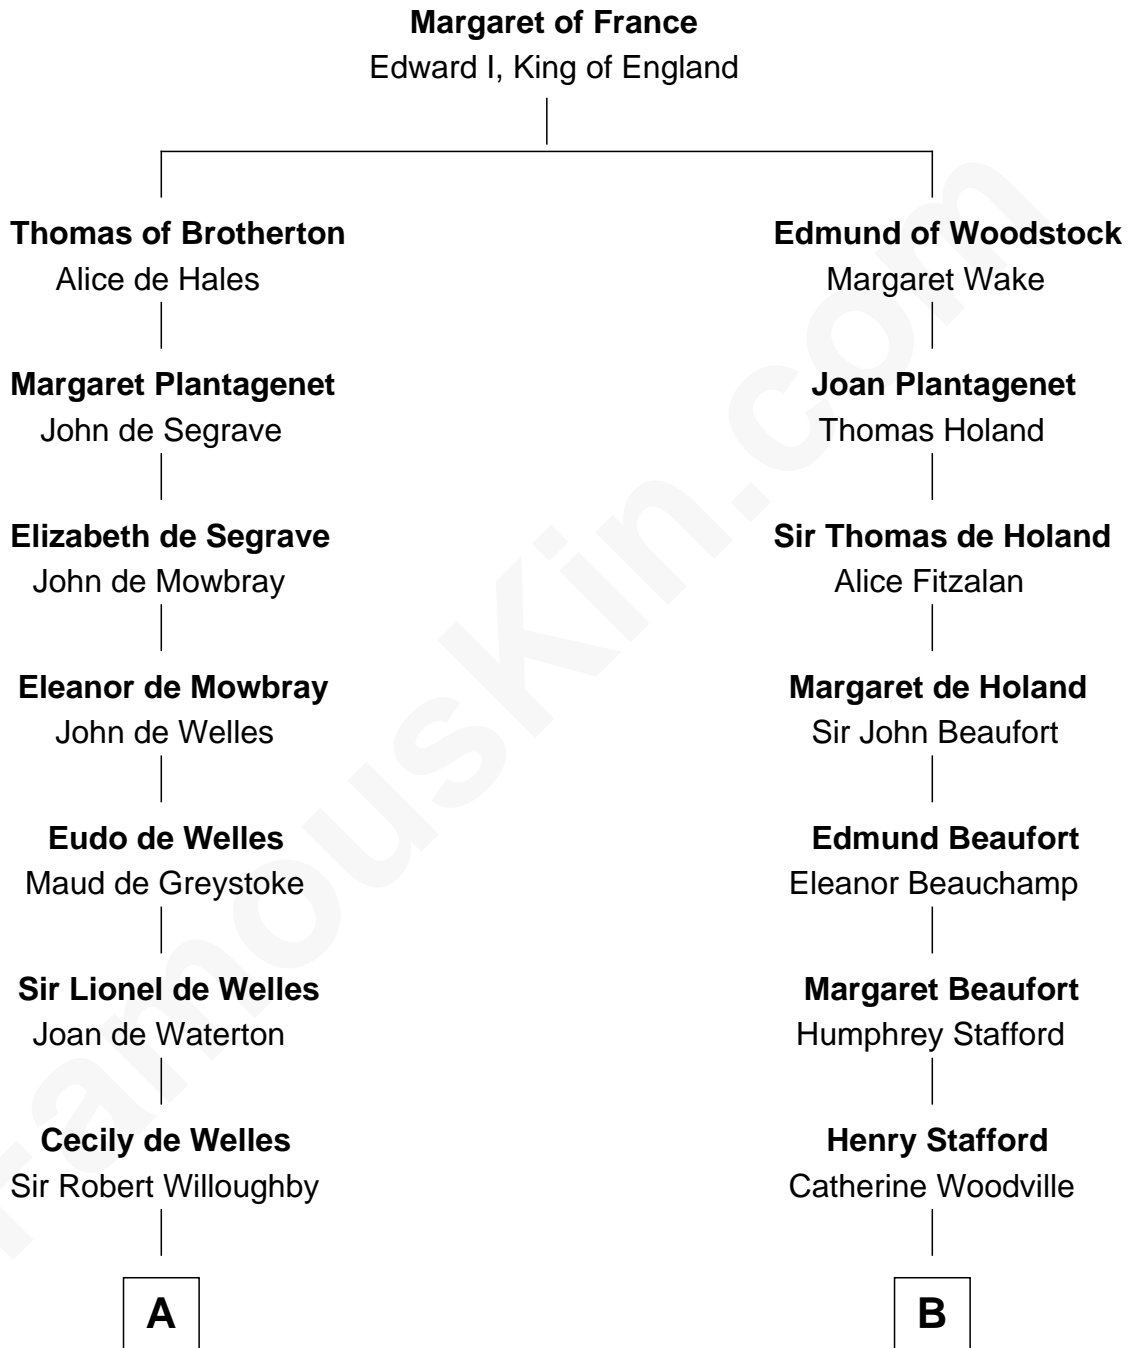

**FamousKin.com**  
**Relationship Chart of**  
**William Howard Taft**  
*27th U.S. President*

**18th cousin 2 times removed of**  
**Lewis Carroll**  
*Author of Alice in Wonderland*

**C**

**Rhoda Rawson**

Aaron Taft

**Peter Rawson Taft**

Sylvia Howard

**Alphonso Taft**

Louisa Maria Torrey

**William Howard Taft**

*27th U.S. President*

**D**