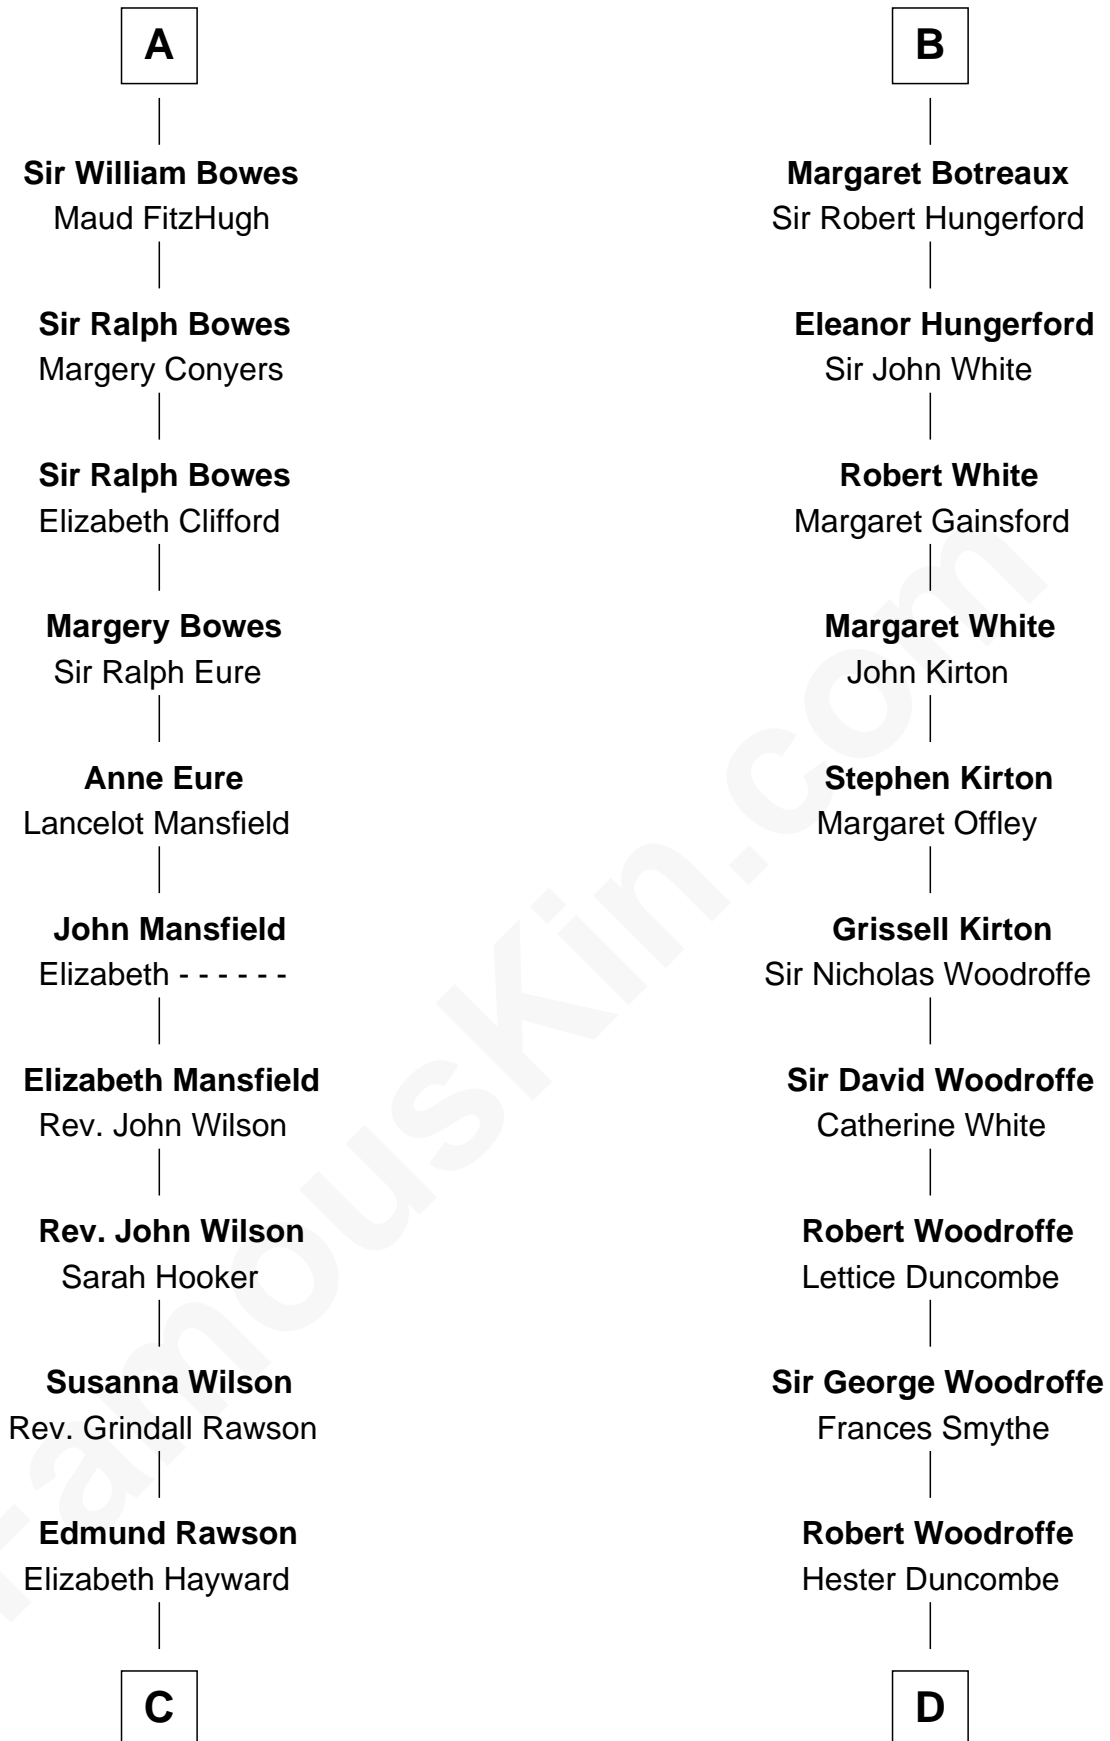

FamousKin.com Relationship Chart of

William Howard Taft

27th U.S. President

21st cousin of

Guillermo Billinghurst

31st President of Peru

Sir Roger de Quincy

Helen of Galloway

Margaret de Vere

Sir John de Beaumont

Katherine de Everingham

Elizabeth Beaumont

Sir William Botreaux

B

C

Abner Rawson

Mary Allen

Rhoda Rawson

Aaron Taft

Peter Rawson Taft

Sylvia Howard

Alphonso Taft

Louisa Maria Torrey

William Howard Taft