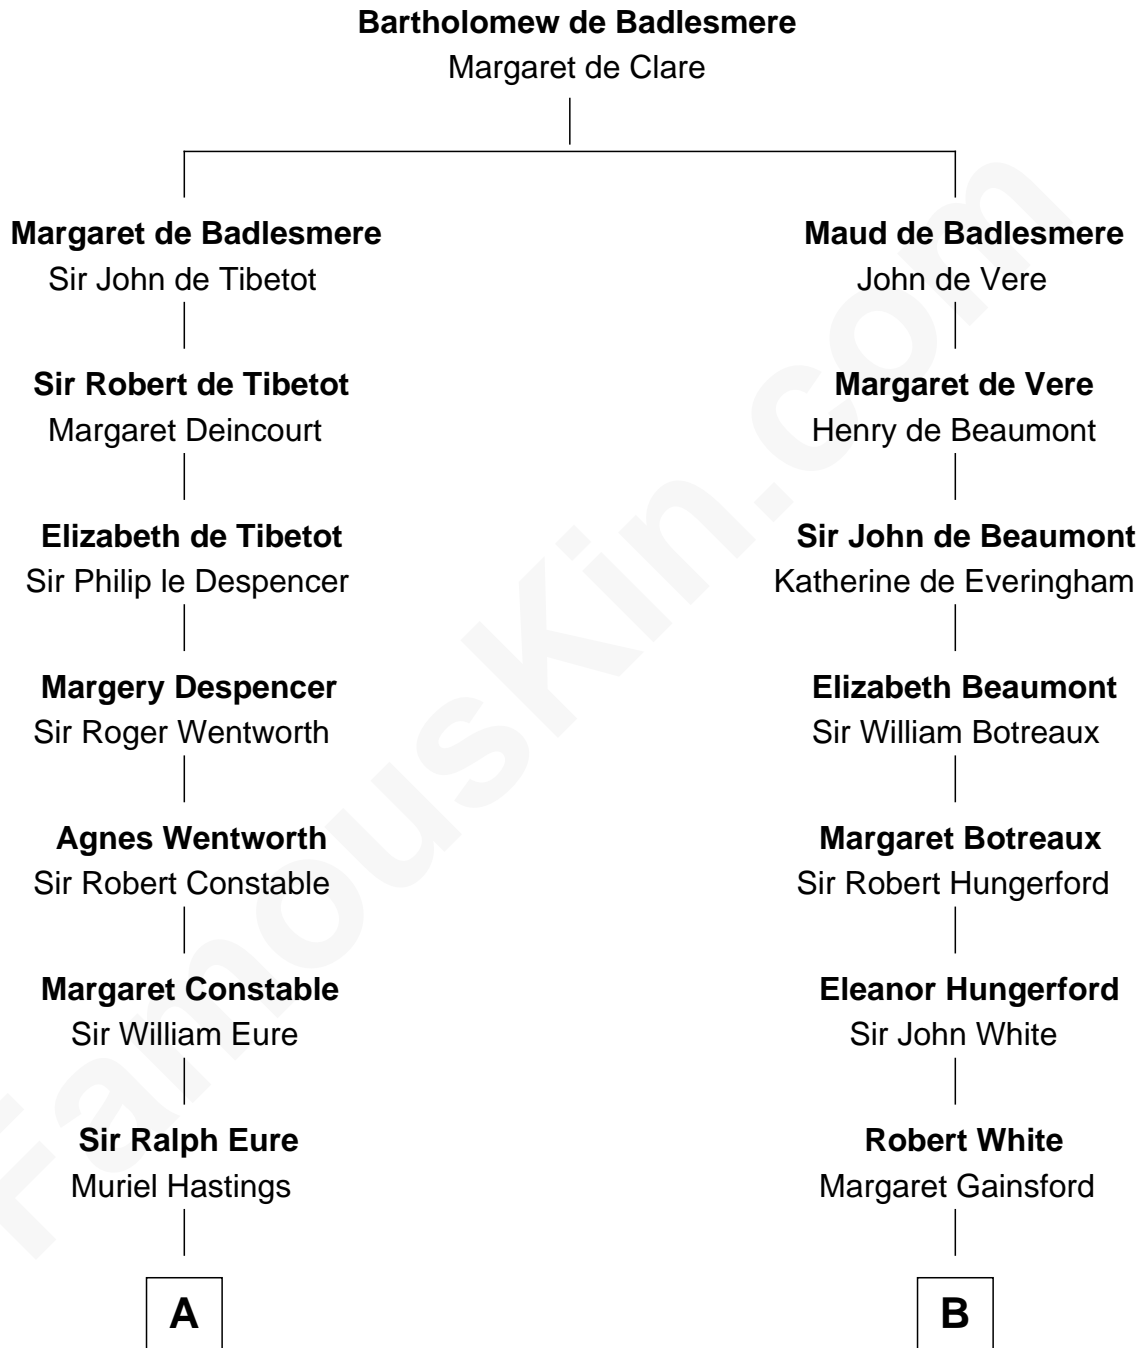

FamousKin.com
Relationship Chart of
William Howard Taft
27th U.S. President

19th cousin 1 time removed of
Susana Ferrari Billinghamurst
Argentine Aviation Pioneer

C

Peter Rawson Taft

Sylvia Howard

Alphonso Taft

Louisa Maria Torrey

William Howard Taft

27th U.S. President

D

Daniel Mariano Billinghamurst

Mercedes Merzano

Lisandro Billinghamurst

Ana Kidd

Rosa Laureana Billinghamurst

Alfredo Ferrari

Susana Ferrari Billinghamurst

Argentine Aviation Pioneer