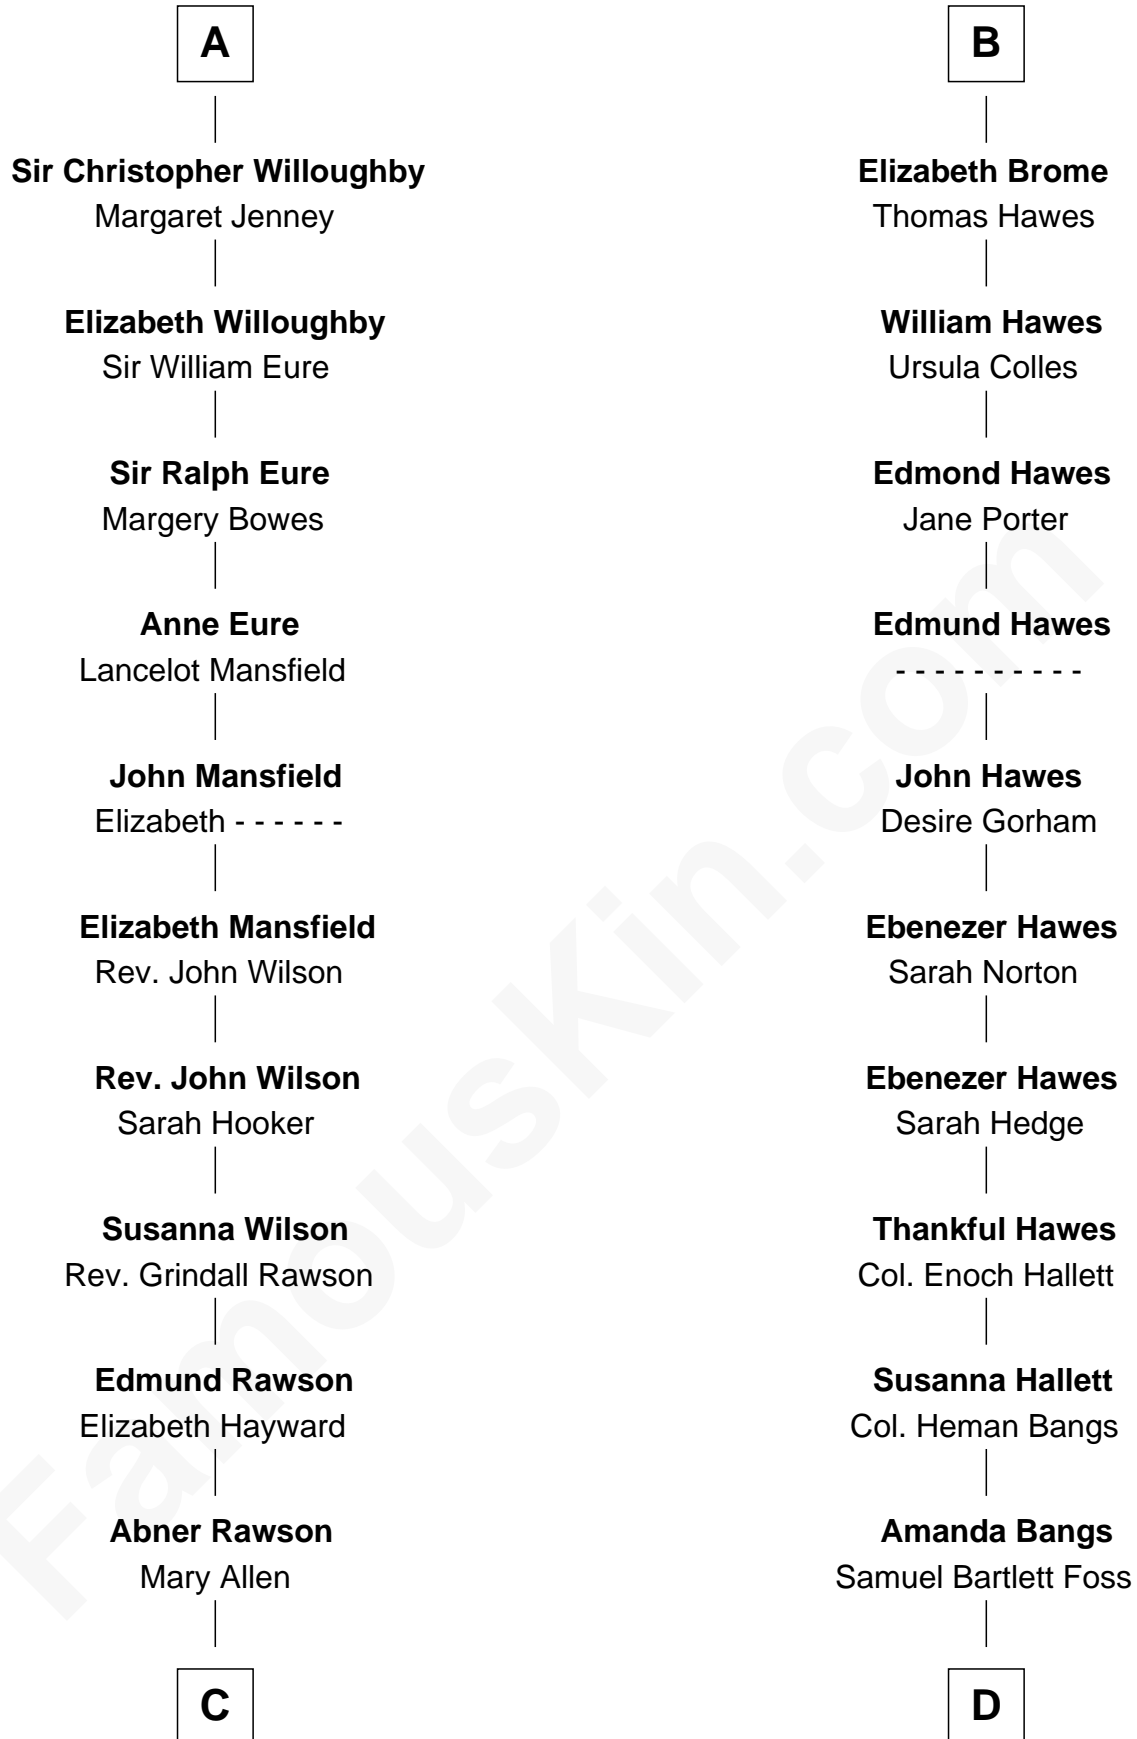

**FamousKin.com**  
**Relationship Chart of**  
**William Howard Taft**  
*27th U.S. President*

**18th cousin 2 times removed of**  
**Eugene Foss**  
*45th Governor of Massachusetts*

**Sir Robert de Ros**  
 Isabel de Aubeney

**C**

**Rhoda Rawson**

Aaron Taft

**Peter Rawson Taft**

Sylvia Howard

**Alphonso Taft**

Louisa Maria Torrey

**William Howard Taft**

*27th U.S. President*

**D**

**George Edmund Foss**

Marcia Cordelia Noble

**Eugene Foss**

*45th Governor of Massachusetts*

FamousKin.com