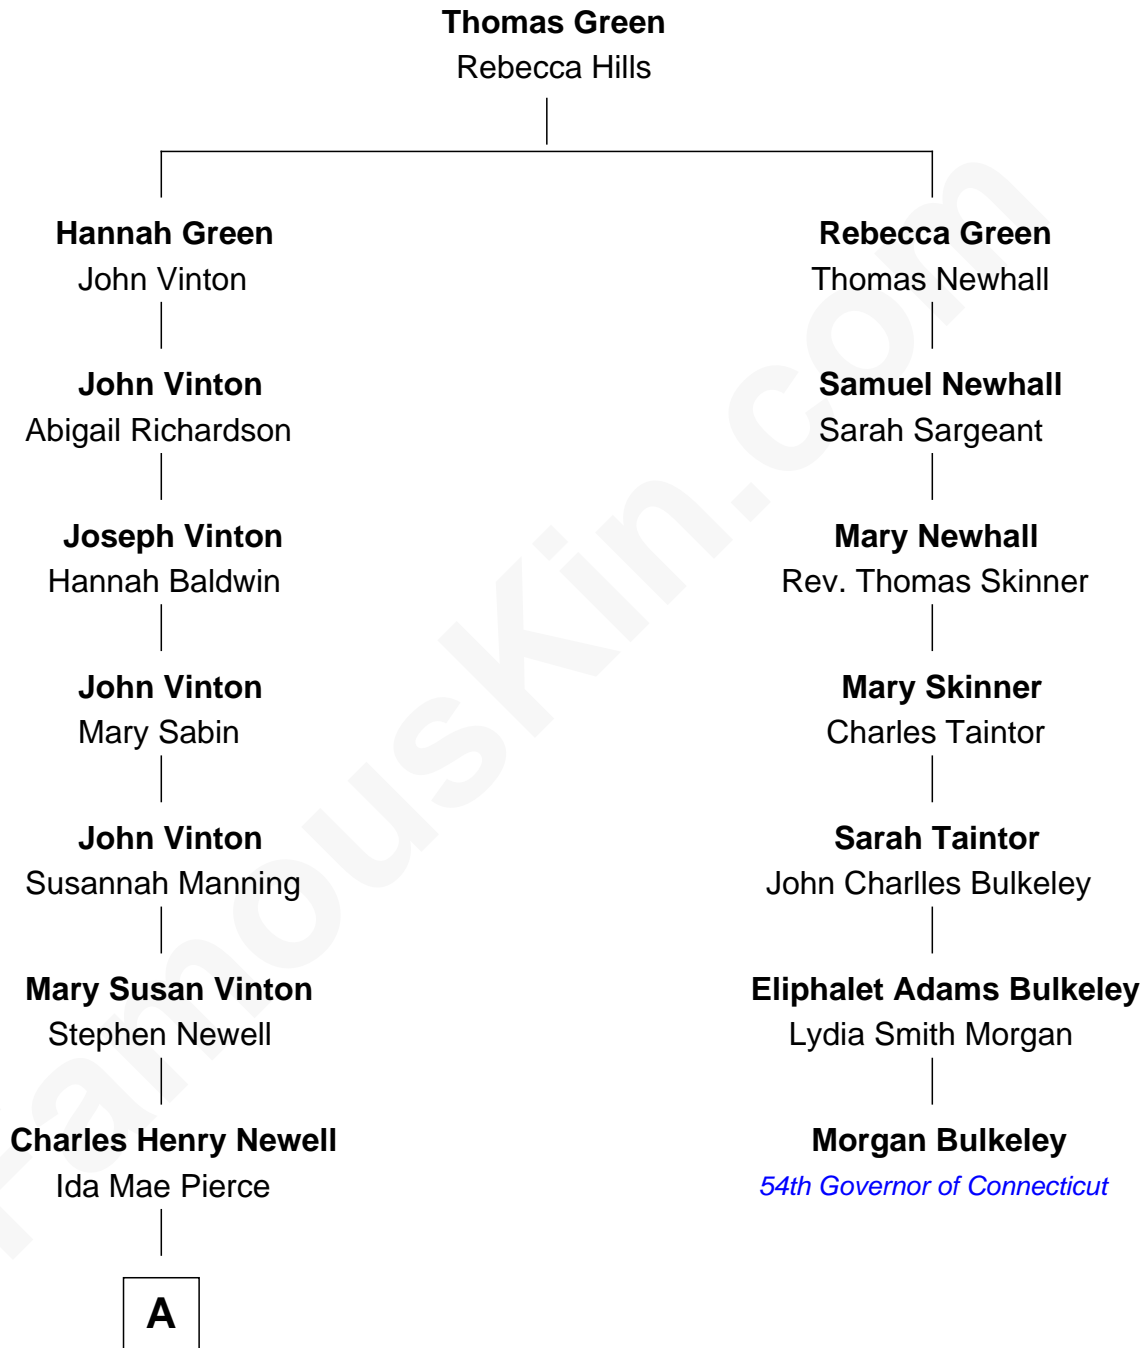

FamousKin.com

Relationship Chart of

Tim Daly

Movie, Television and Stage Actor

6th cousin 3 times removed of

Morgan Bulkeley

54th Governor of Connecticut

A

—
Rev. John Pierce Newell

Maria Hope St. Clair

—
Mary Hope Newell

James Firman Daly

—
Tim Daly

Movie, Television and Stage Actor

FamousKin.com