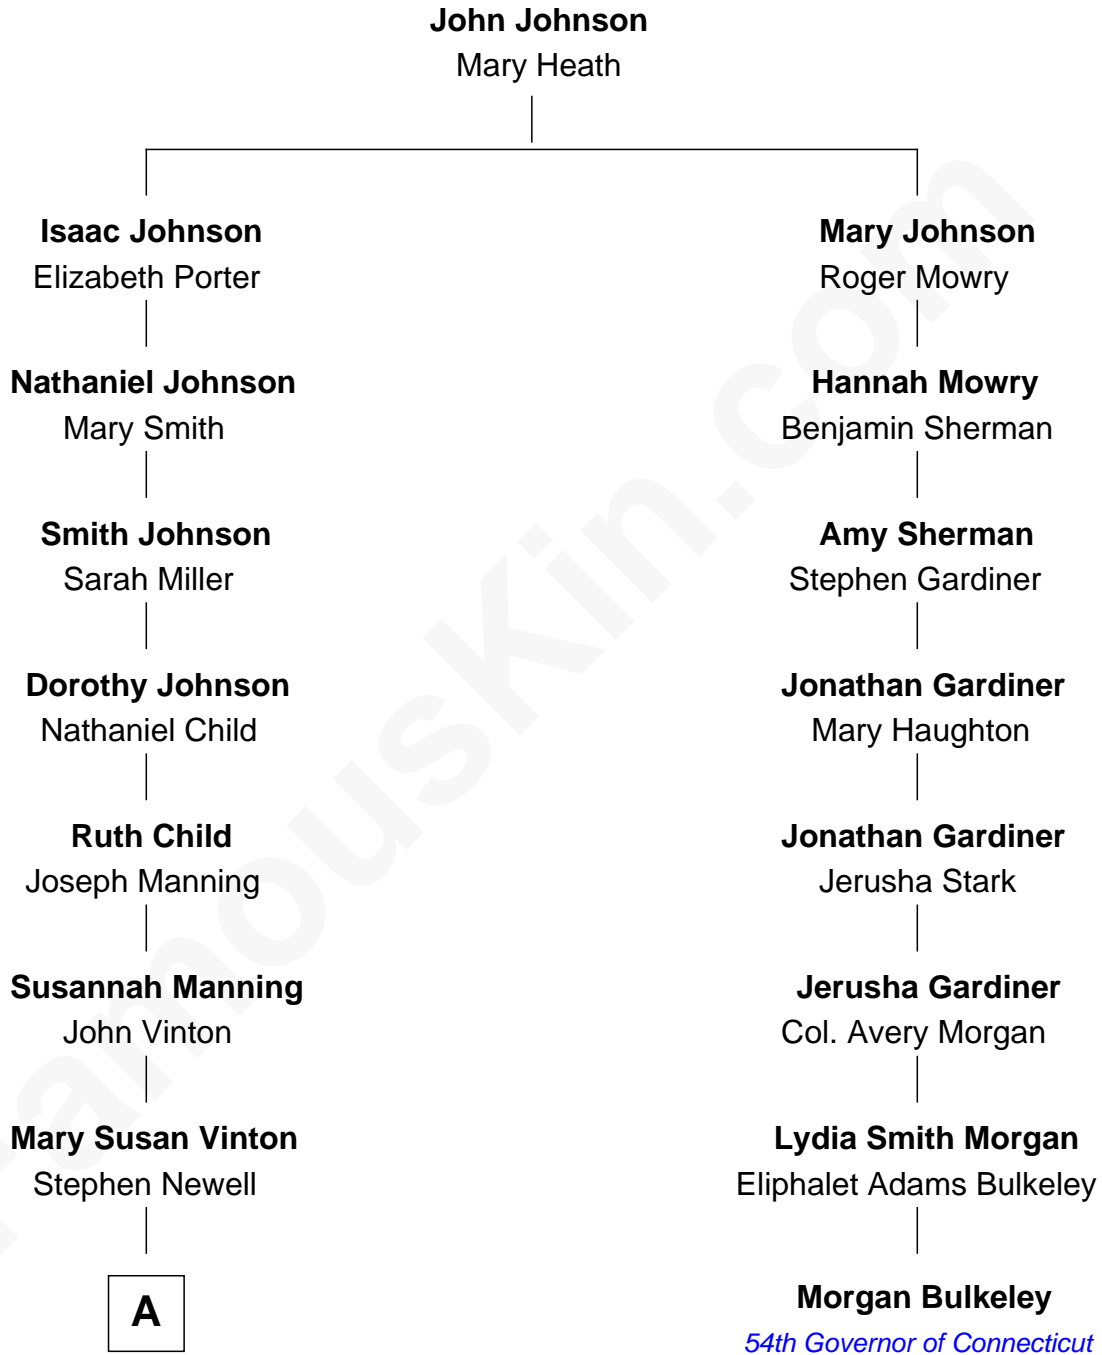

## Relationship Chart of

### Tim Daly

*Movie, Television and Stage Actor*

7th cousin 3 times removed of

**Morgan Bulkeley**

*54th Governor of Connecticut*

**A**

—  
**Charles Henry Newell**

Ida Mae Pierce

—  
**Rev. John Pierce Newell**

Maria Hope St. Clair

—  
**Mary Hope Newell**

James Firman Daly

—  
**Tim Daly**

*Movie, Television and Stage Actor*

FamousKin.com