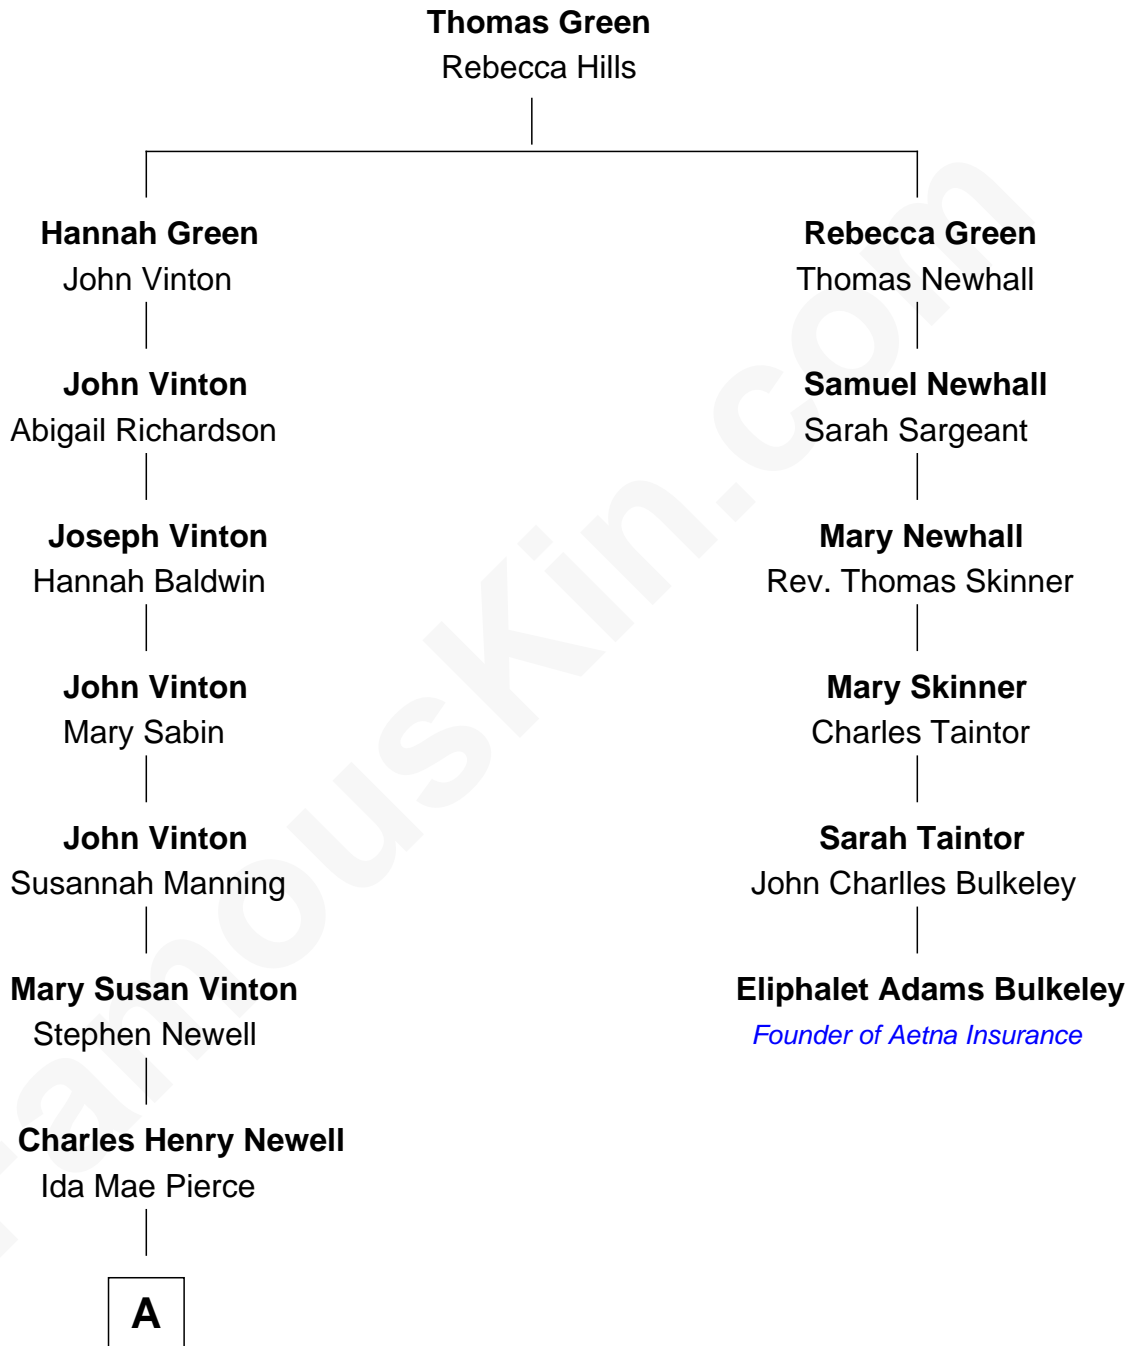

## Relationship Chart of

### Tim Daly

*Movie, Television and Stage Actor*

5th cousin 4 times removed of

**Eliphalet Adams Bulkeley**

*Founder of Aetna Insurance*

**A**

—  
**Rev. John Pierce Newell**

Maria Hope St. Clair

—  
**Mary Hope Newell**

James Firman Daly

—  
**Tim Daly**

*Movie, Television and Stage Actor*