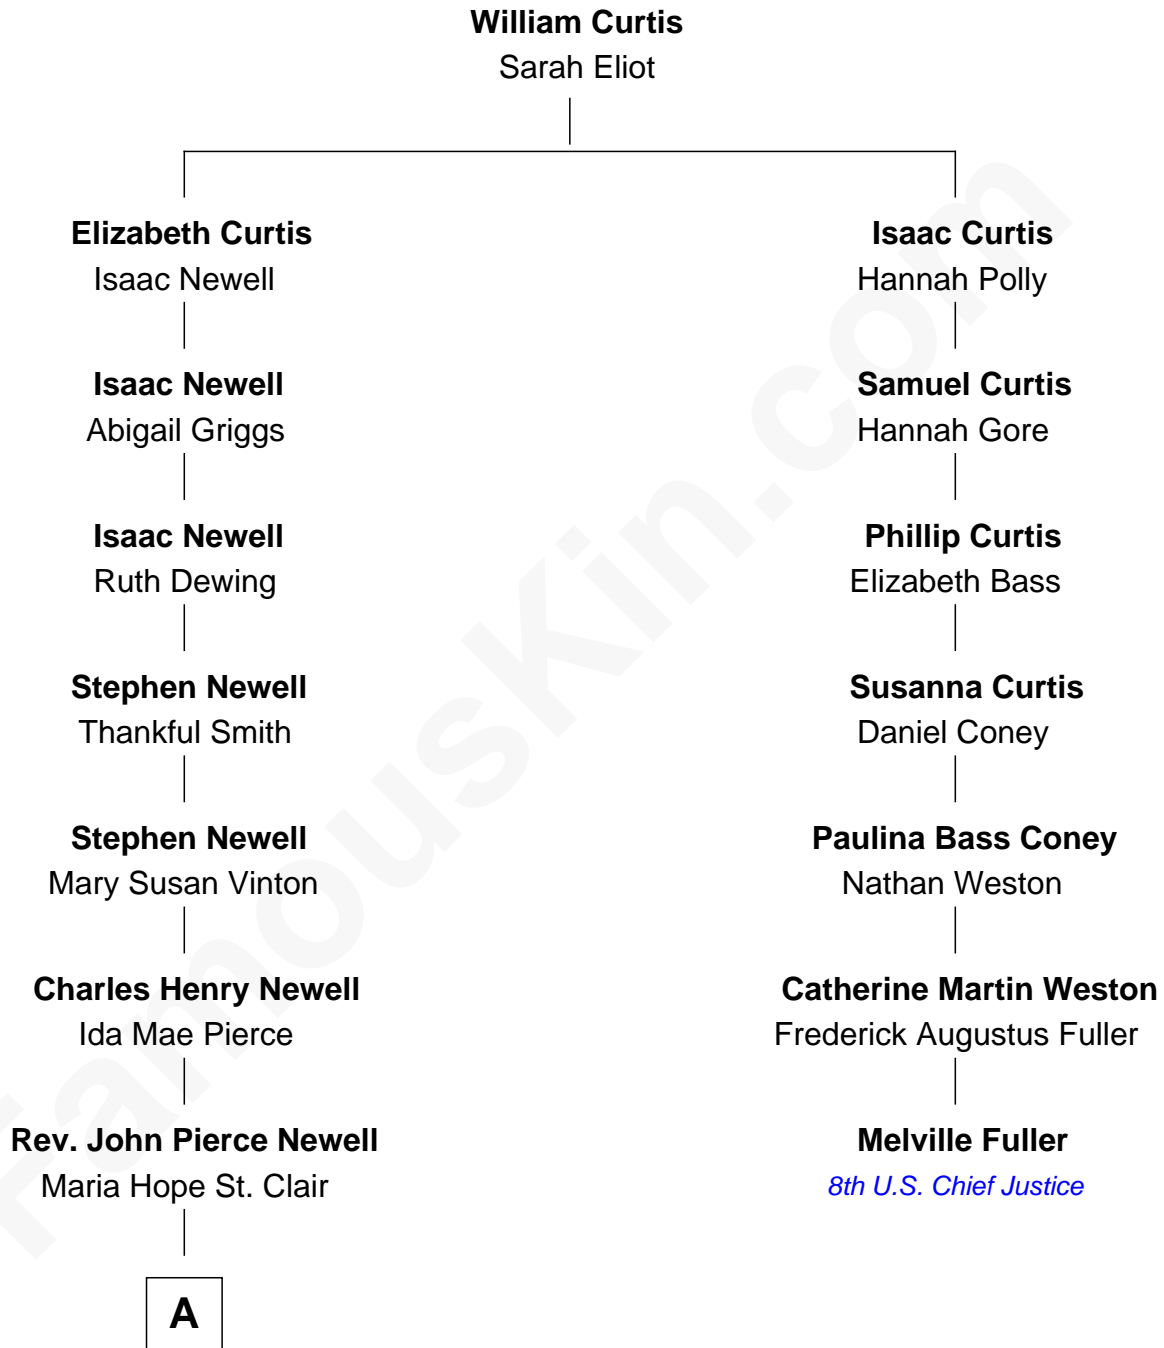

FamousKin.com

Relationship Chart of

Tim Daly

Movie, Television and Stage Actor

6th cousin 2 times removed of

Melville Fuller

8th Chief Justice of the U.S. Supreme Court

A

—
Mary Hope Newell
James Firman Daly

—
Tim Daly

Movie, Television and Stage Actor

FamousKin.com