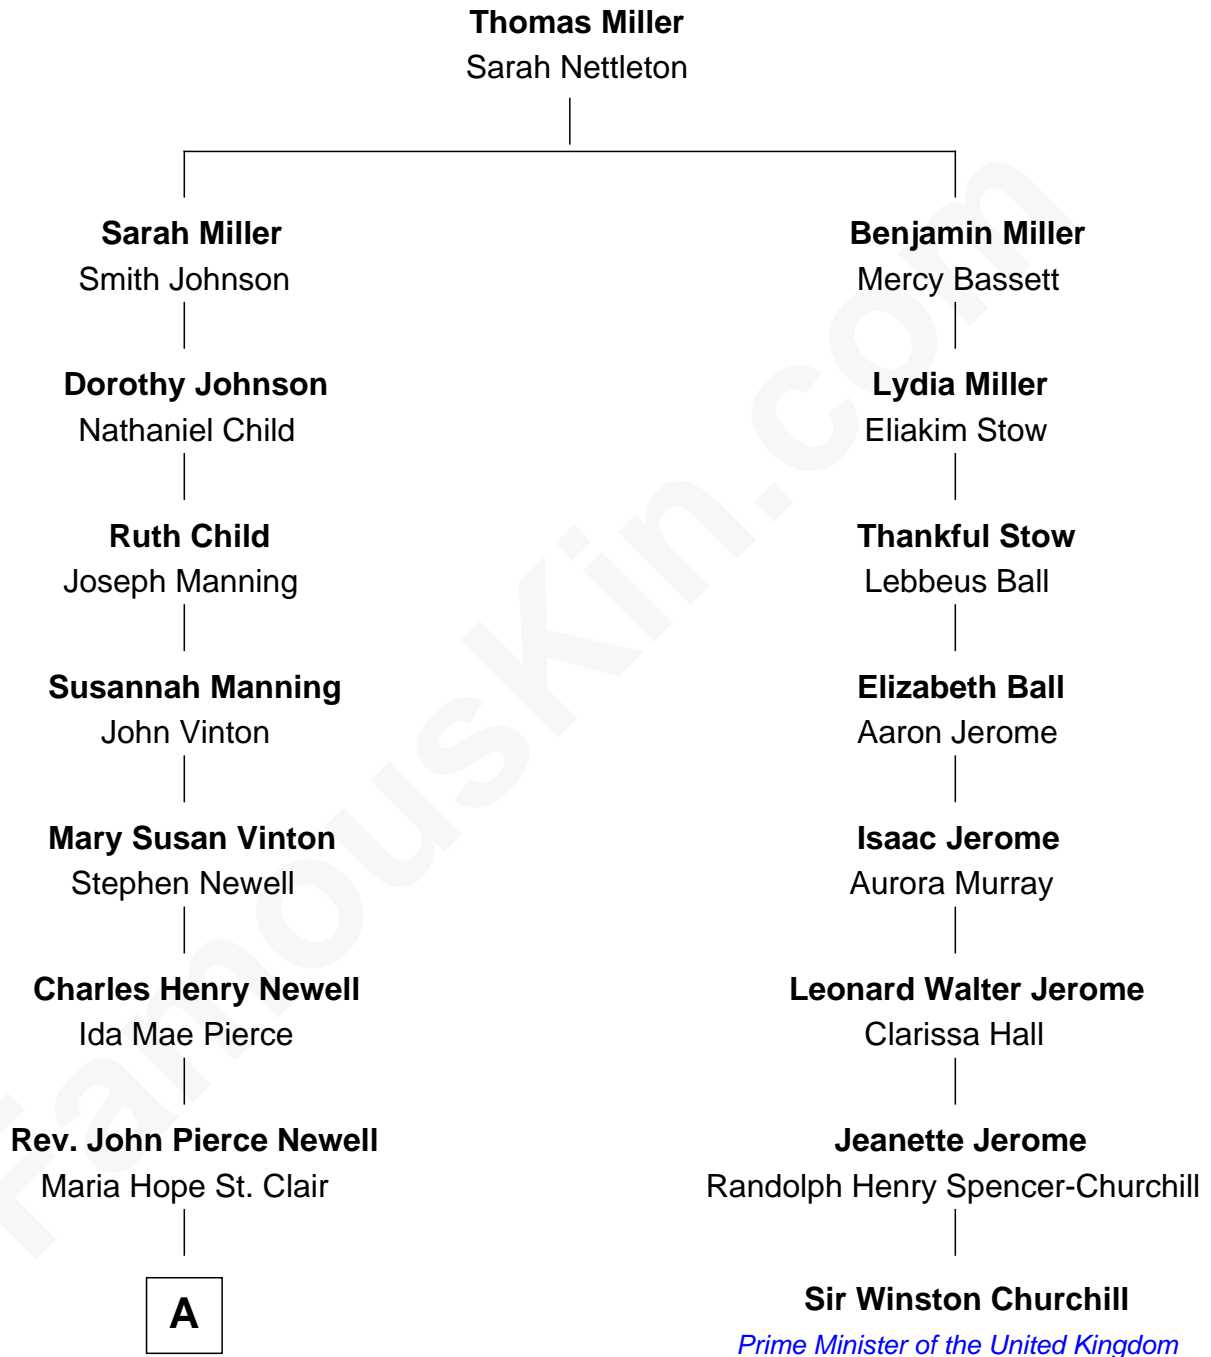

FamousKin.com

Relationship Chart of

Tim Daly

Movie, Television and Stage Actor

7th cousin 1 time removed of

Sir Winston Churchill

Prime Minister of the United Kingdom

A

Mary Hope Newell
James Firman Daly

Tim Daly

Movie, Television and Stage Actor

FamousKin.com