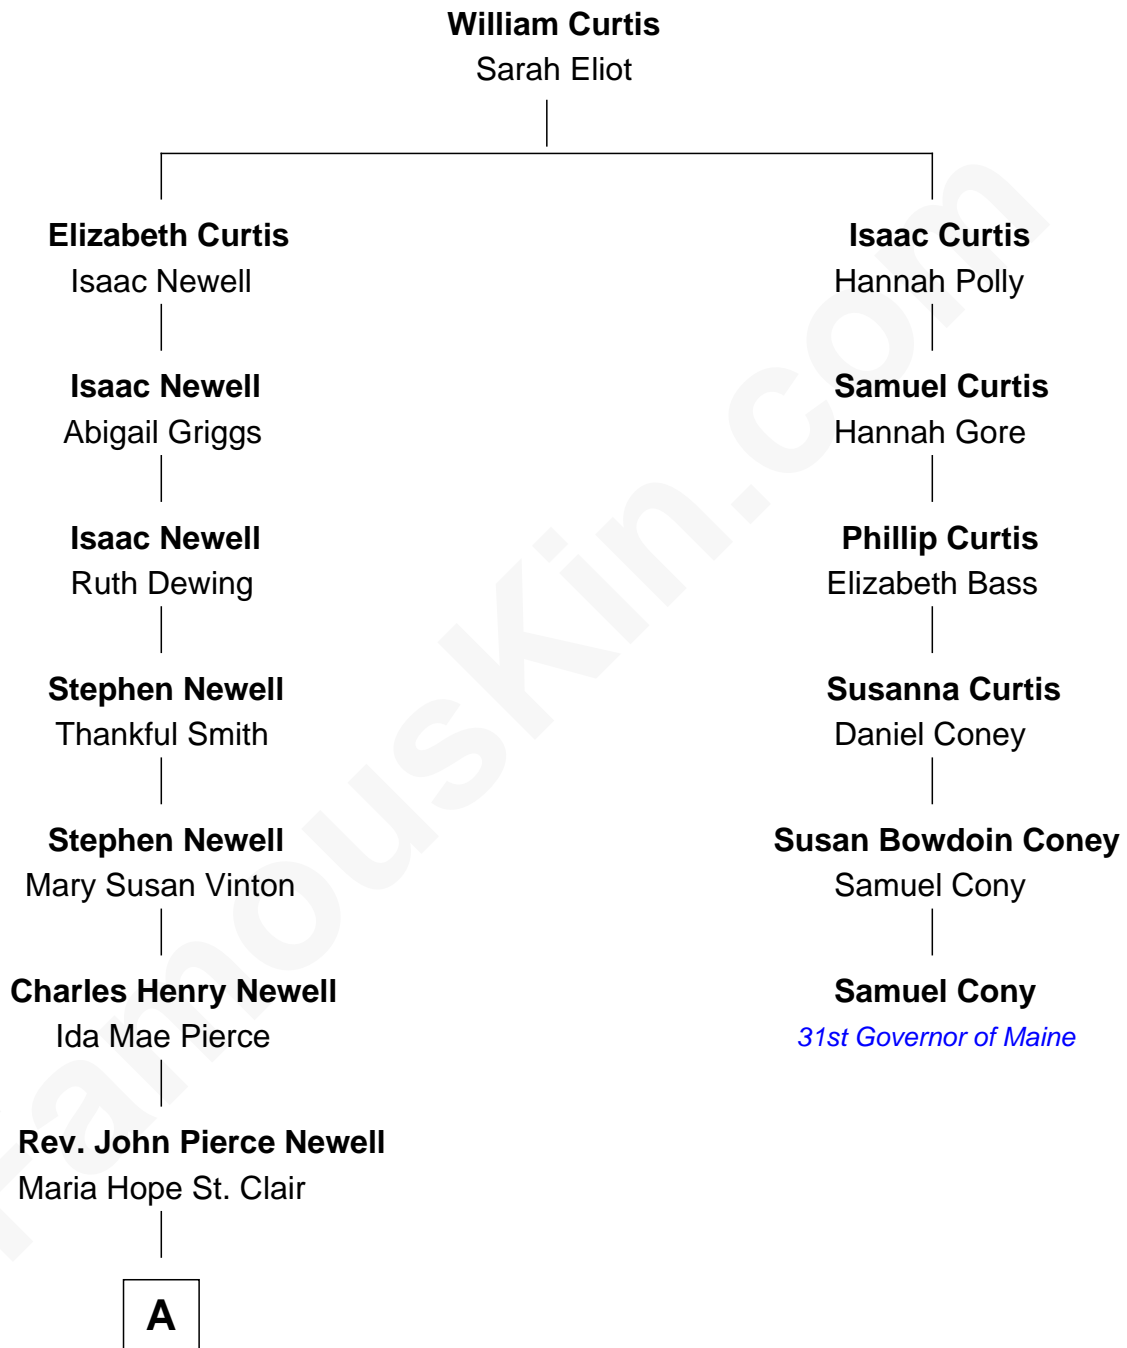

FamousKin.com

Relationship Chart of

Tim Daly

Movie, Television and Stage Actor

5th cousin 3 times removed of

Samuel Cony

31st Governor of Maine

A

Mary Hope Newell
James Firman Daly

Tim Daly

Movie, Television and Stage Actor

FamousKin.com