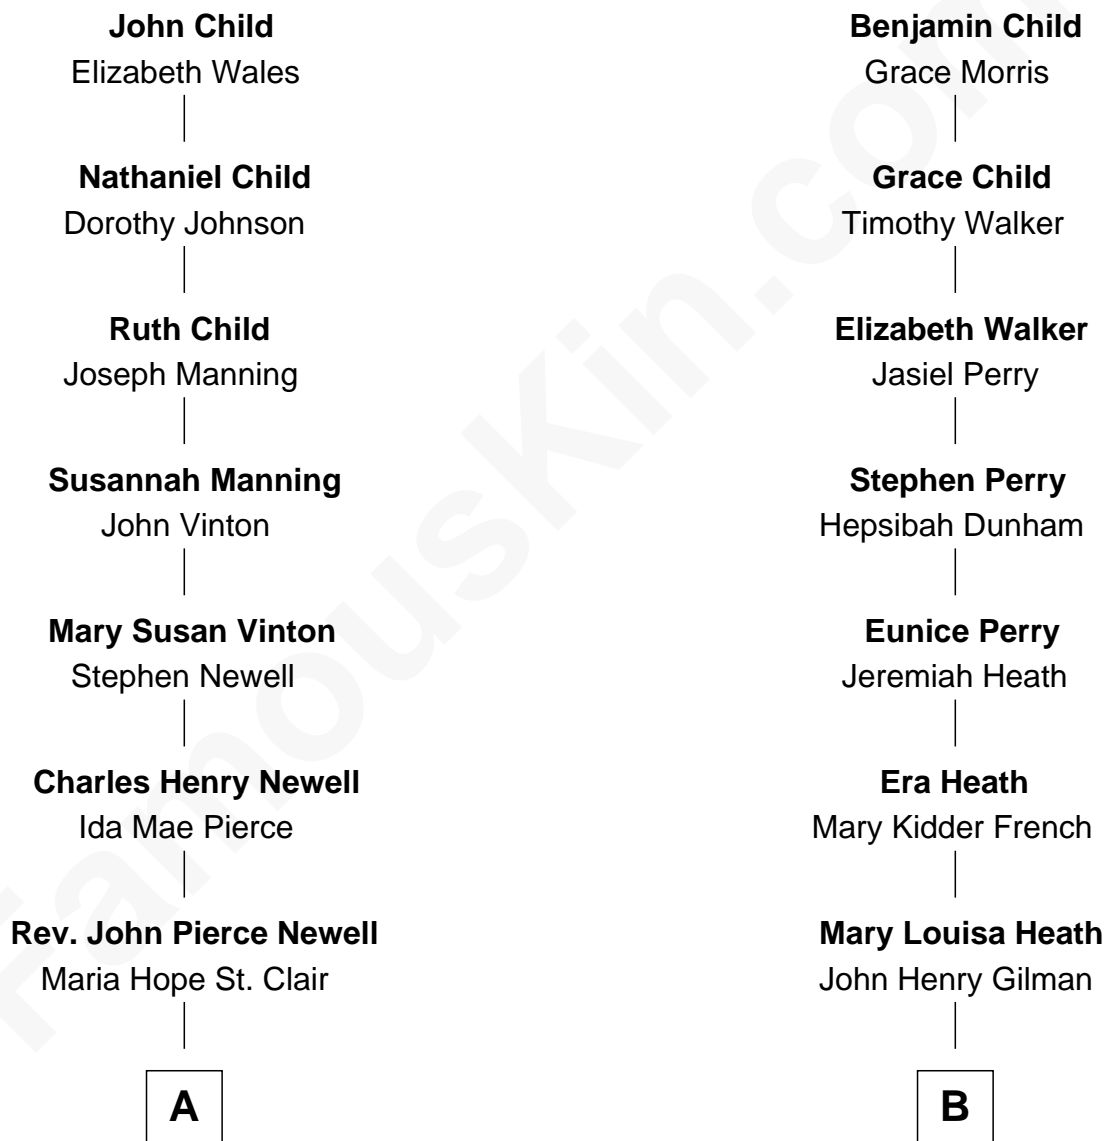

# FamousKin.com Relationship Chart of

**Tim Daly**

*Movie, Television and Stage Actor*

8th cousin of

**Frank G. Allen**

*51st Governor of Massachusetts*

**Benjamin Child**

Mary Bowen

**A**

**Mary Hope Newell**  
James Firman Daly

**Tim Daly**

*Movie, Television and Stage Actor*

**B**

**Abbie Louise Gilman**  
Frank Mitchell Allen

**Frank G. Allen**

*51st Governor of Massachusetts*