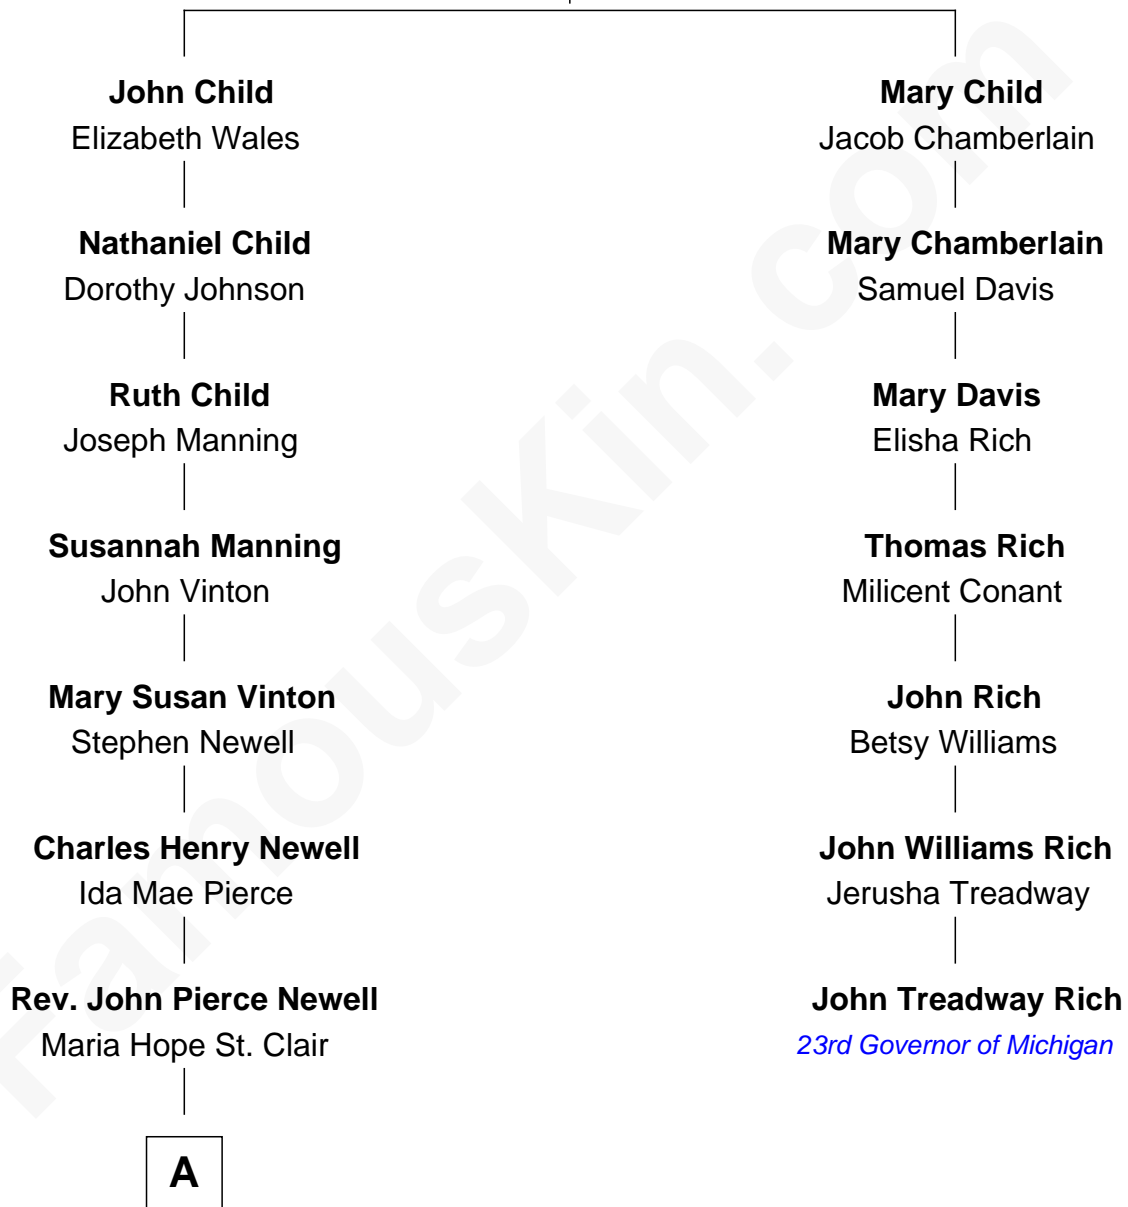

FamousKin.com

Relationship Chart of

Tim Daly

Movie, Television and Stage Actor

6th cousin 2 times removed of

John Treadway Rich

23rd Governor of Michigan

Benjamin Child

Mary Bowen

A

—
Mary Hope Newell
James Firman Daly

—
Tim Daly

Movie, Television and Stage Actor

FamousKin.com