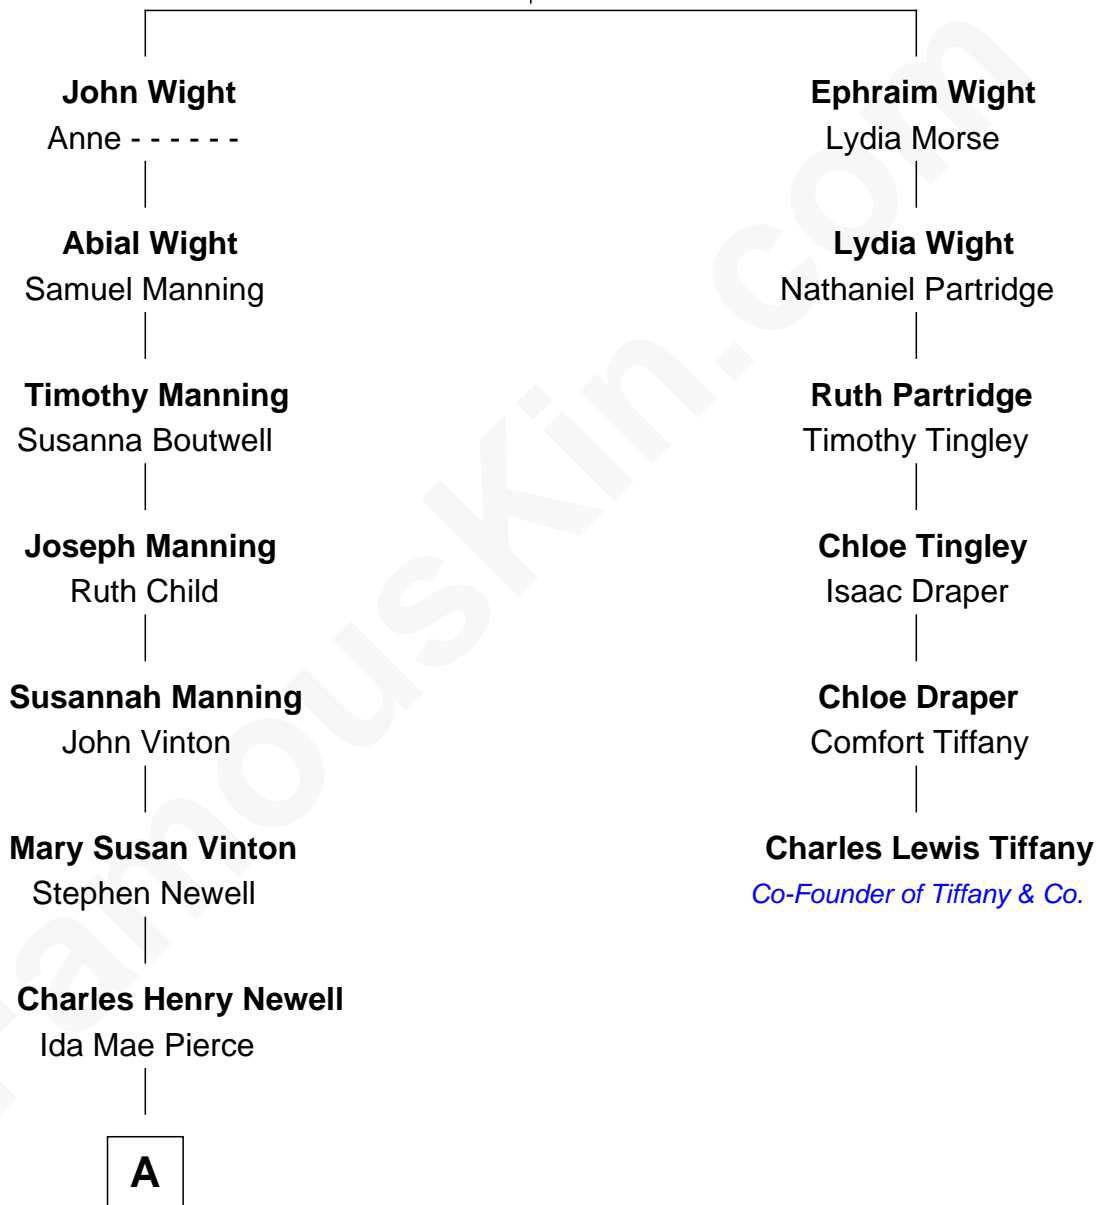

FamousKin.com

Relationship Chart of

Tim Daly

Movie, Television and Stage Actor

5th cousin 4 times removed of

Charles Lewis Tiffany

Co-Founder of Tiffany & Co.

Thomas Wight

Alice - - - - -

A

—
Rev. John Pierce Newell

Maria Hope St. Clair

—
Mary Hope Newell

James Firman Daly

—
Tim Daly

Movie, Television and Stage Actor