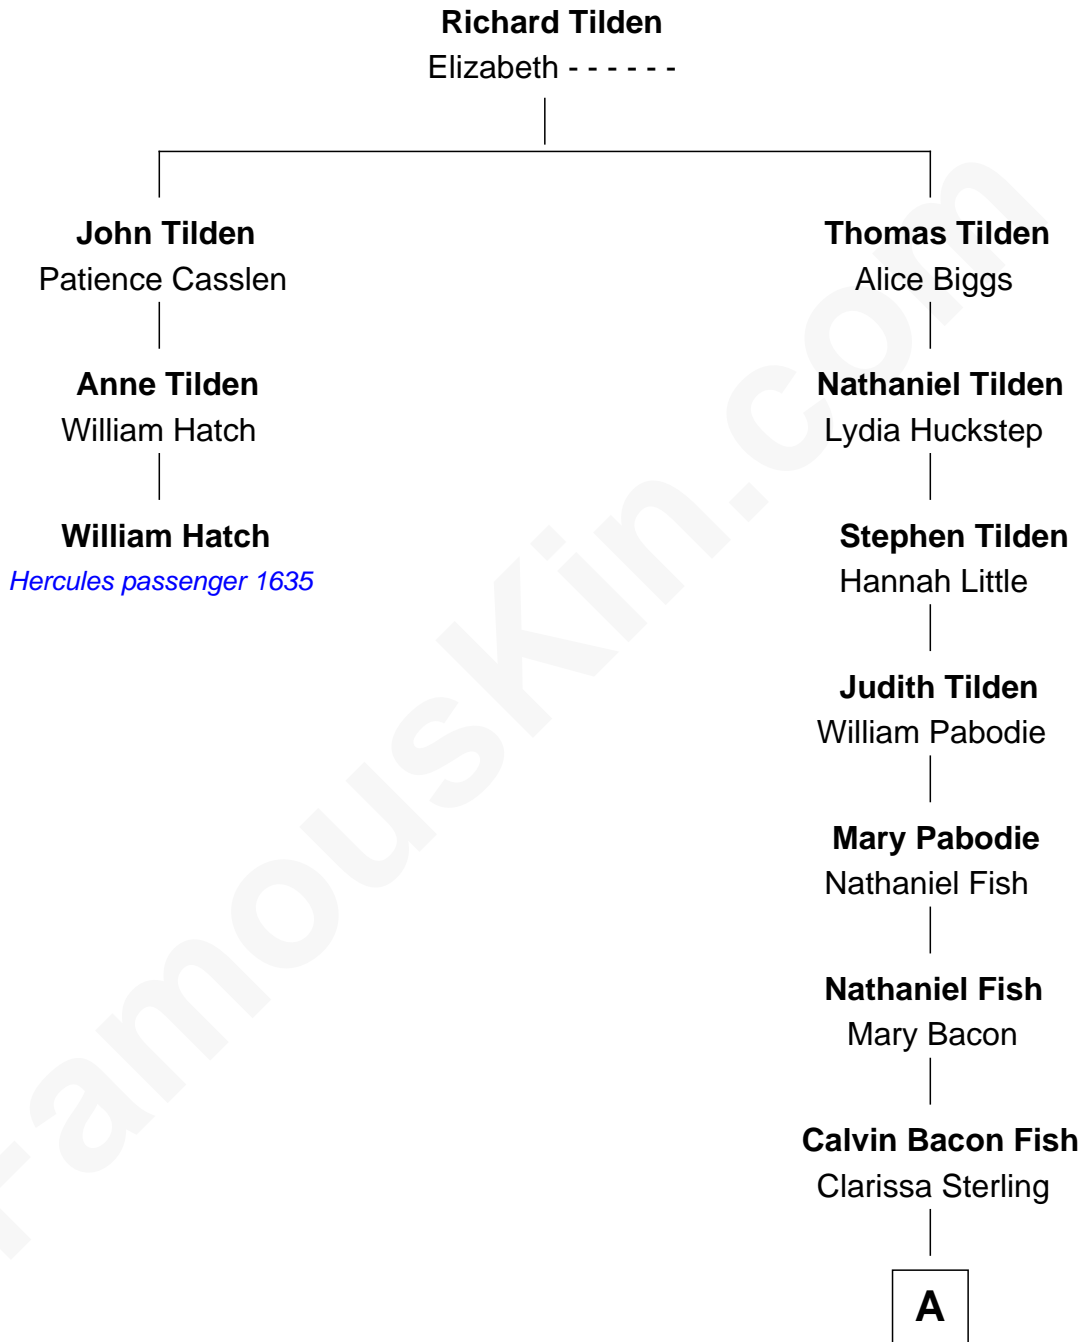

## Relationship Chart of

### William Hatch

(c1599 - 1651) *Hercules* passenger 1635

2nd cousin 11 times removed of

### Billie Eilish

*Singer and Songwriter*

**A**

**Clarissa Sterling Fish**

Ward Hubbard

**Ellen Sterling Hubbard**

William Lyle Bones

**Emma Sterling Bones**