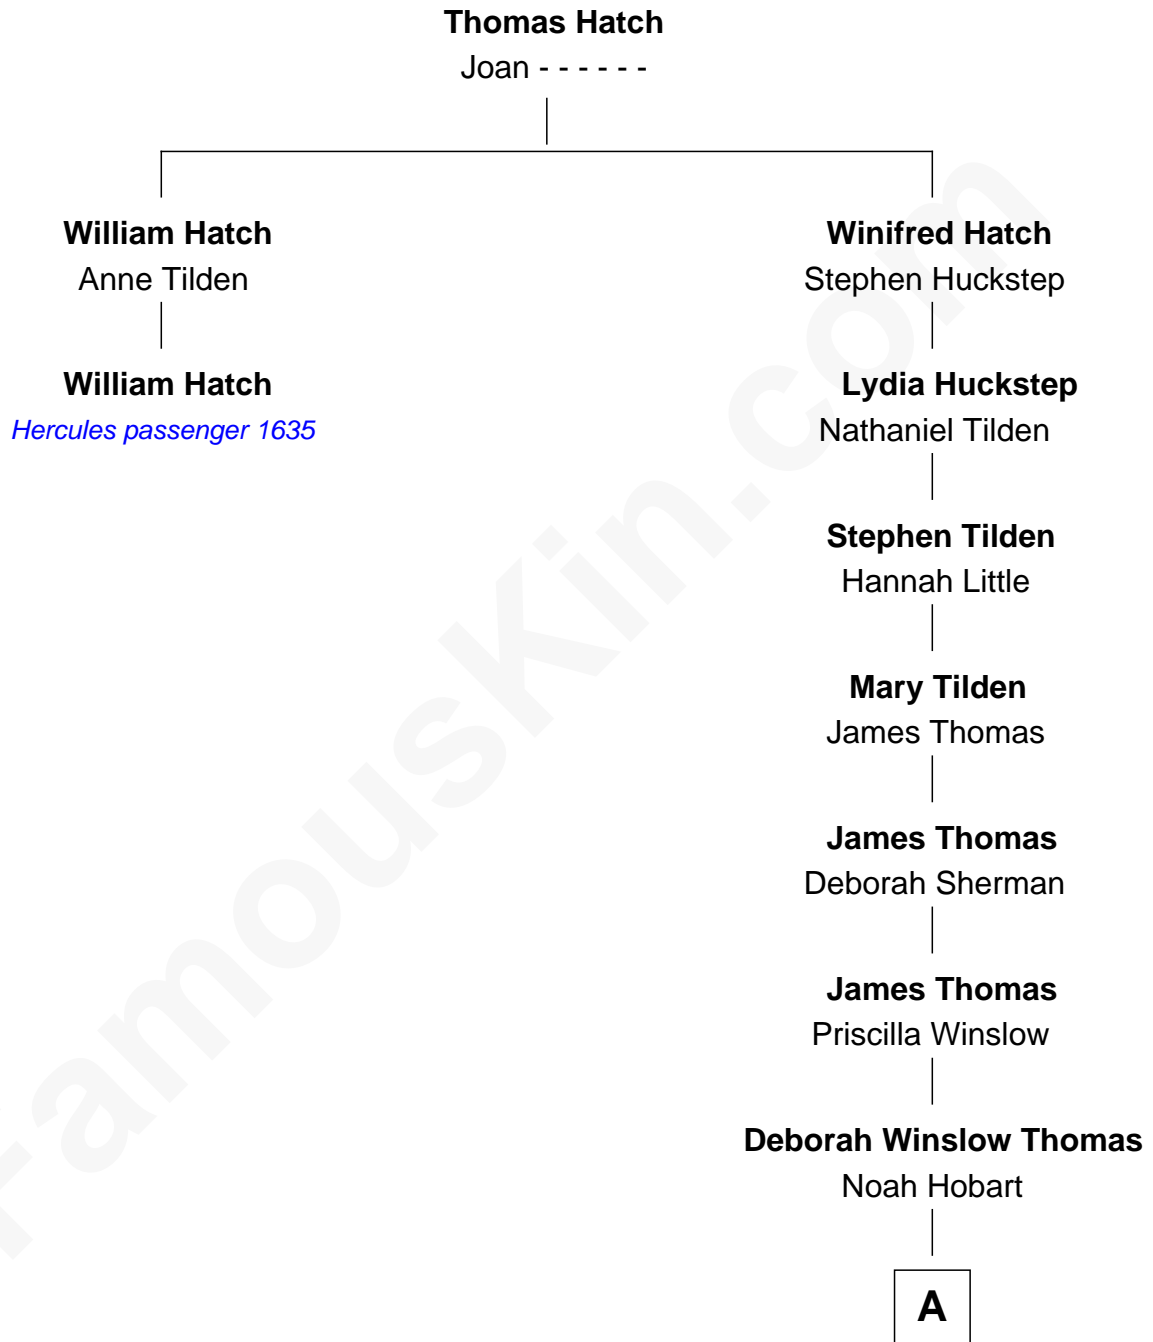

FamousKin.com

Relationship Chart of

William Hatch

(c1599 - 1651) *Hercules* passenger 1635

1st cousin 11 times removed of

Ali Wentworth

TV Actress and Comedienne

A

Henry Hobart

Anna Briggs

Henry Hobart

Mary Towner Burnap

George Burnap Hobart

Mabel B. Bryant

Richard Bryant Hobart

Janet January Elliott

Mable Bryant Hobart

Eric Bartlett Wentworth

Ali Wentworth

TV Actress and Comedienne