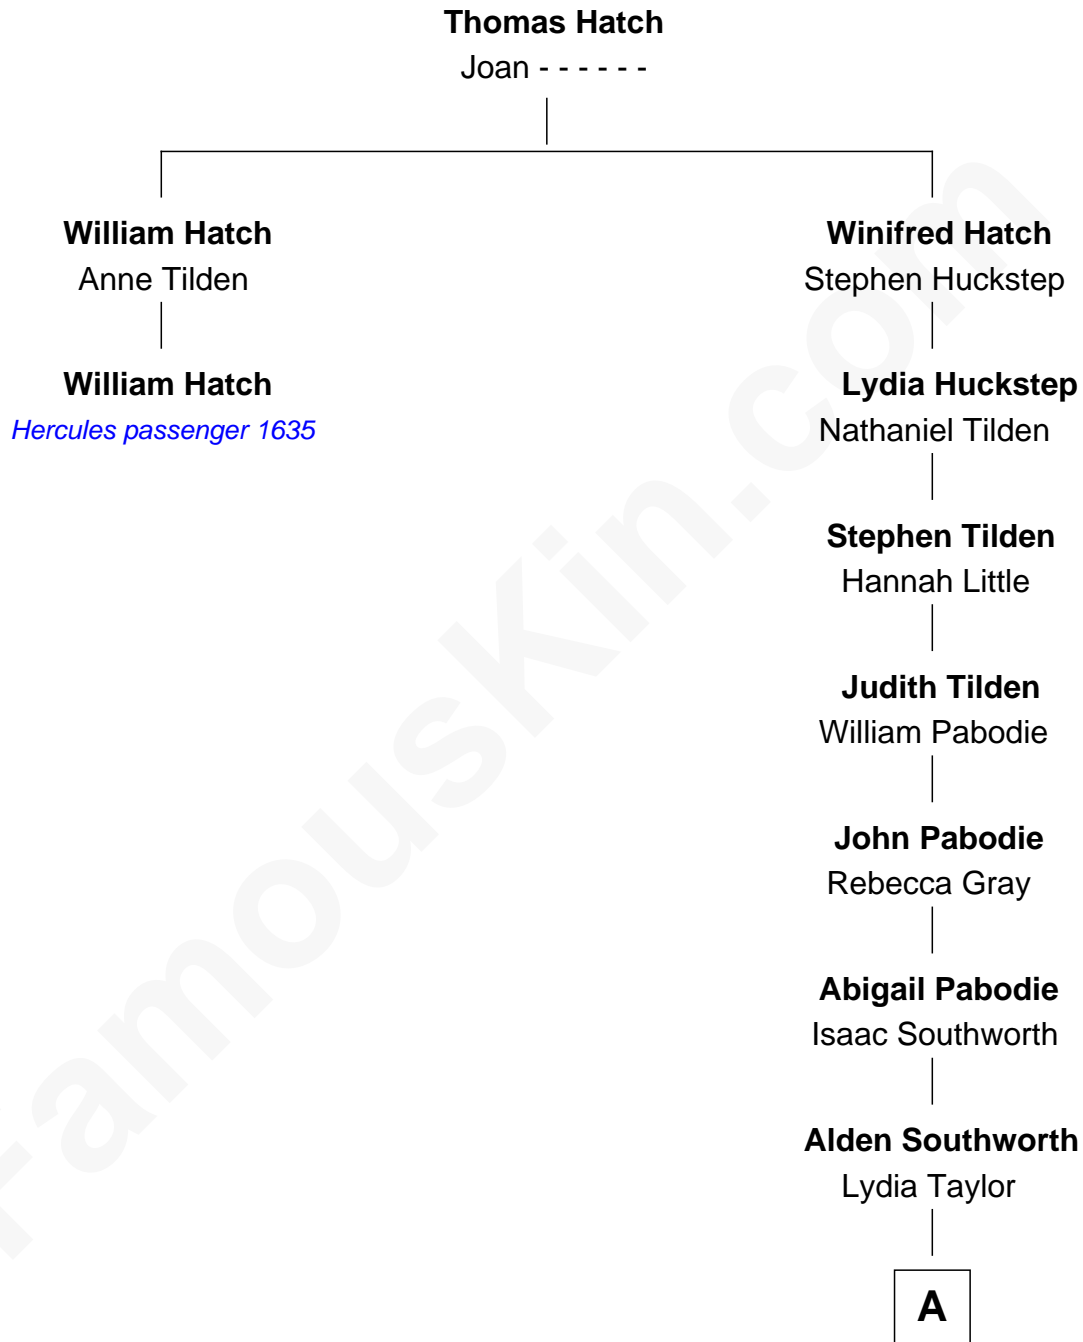

# FamousKin.com

## Relationship Chart of

### William Hatch

(c1599 - 1651) *Hercules* passenger 1635

1st cousin 12 times removed of

**Paget Brewster**  
TV Actress

**A**

**Richmond Southworth**

Laura Gridley

**Lydia Hart Southworth**

Galen Brewster

**Paget Brewster**

*TV Actress*