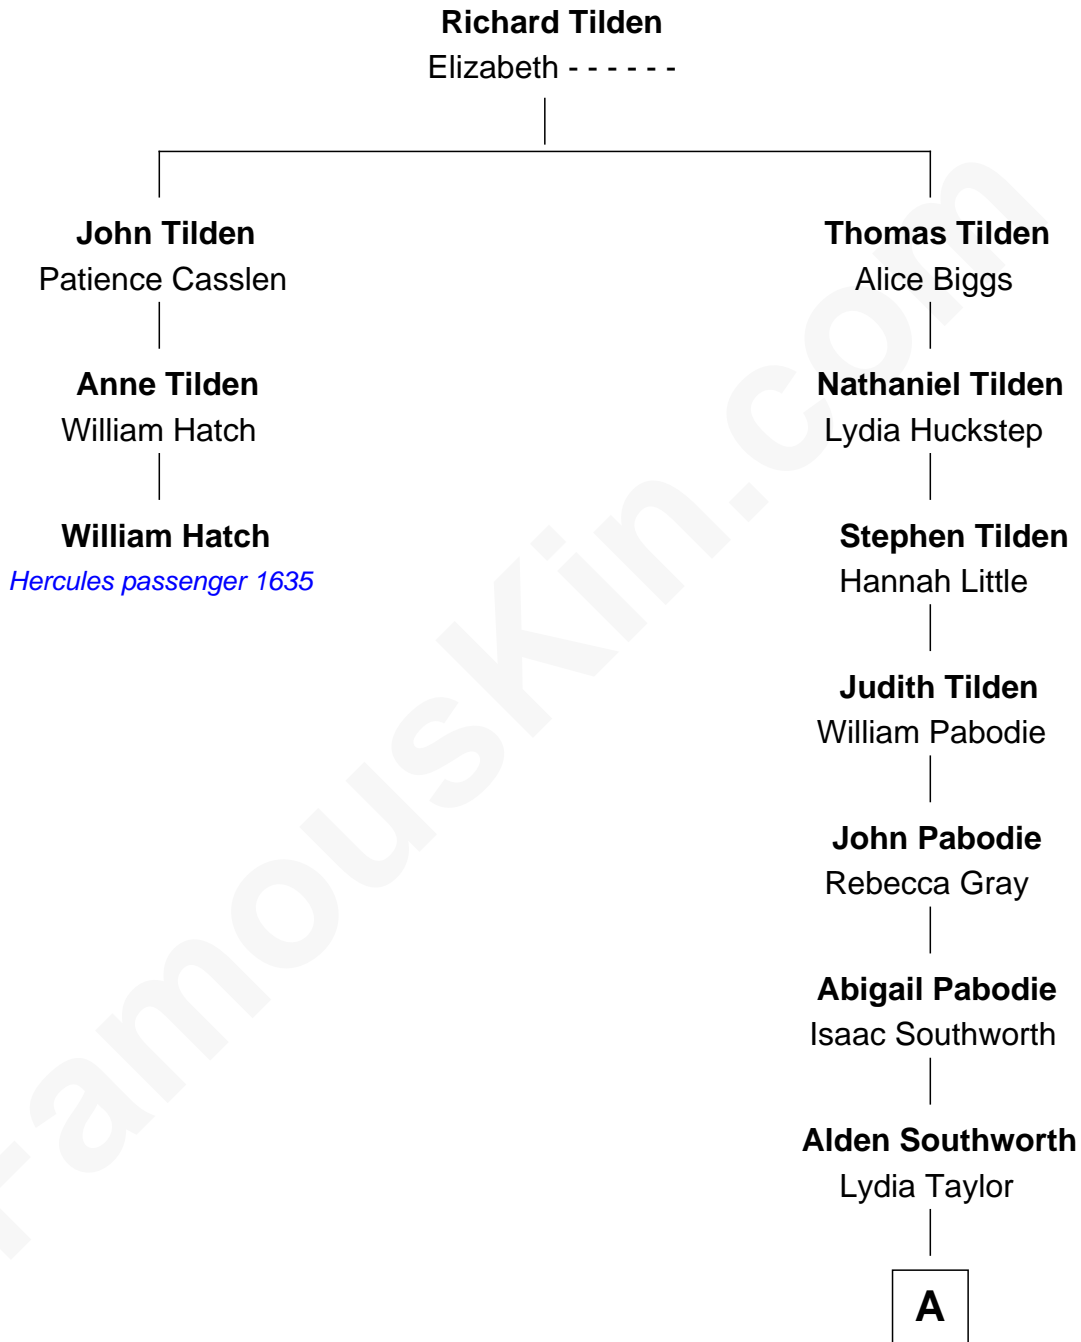

FamousKin.com

Relationship Chart of

William Hatch

(c1599 - 1651) *Hercules* passenger 1635

2nd cousin 11 times removed of

Paget Brewster
TV Actress

A

Richmond Southworth

Laura Gridley

Lydia Hart Southworth

John Hawkins Rountree

Cora Southworth Rountree

Charles Hathaway

Stewart Southworth Hathaway

Helen Viles

Valerie Hathaway