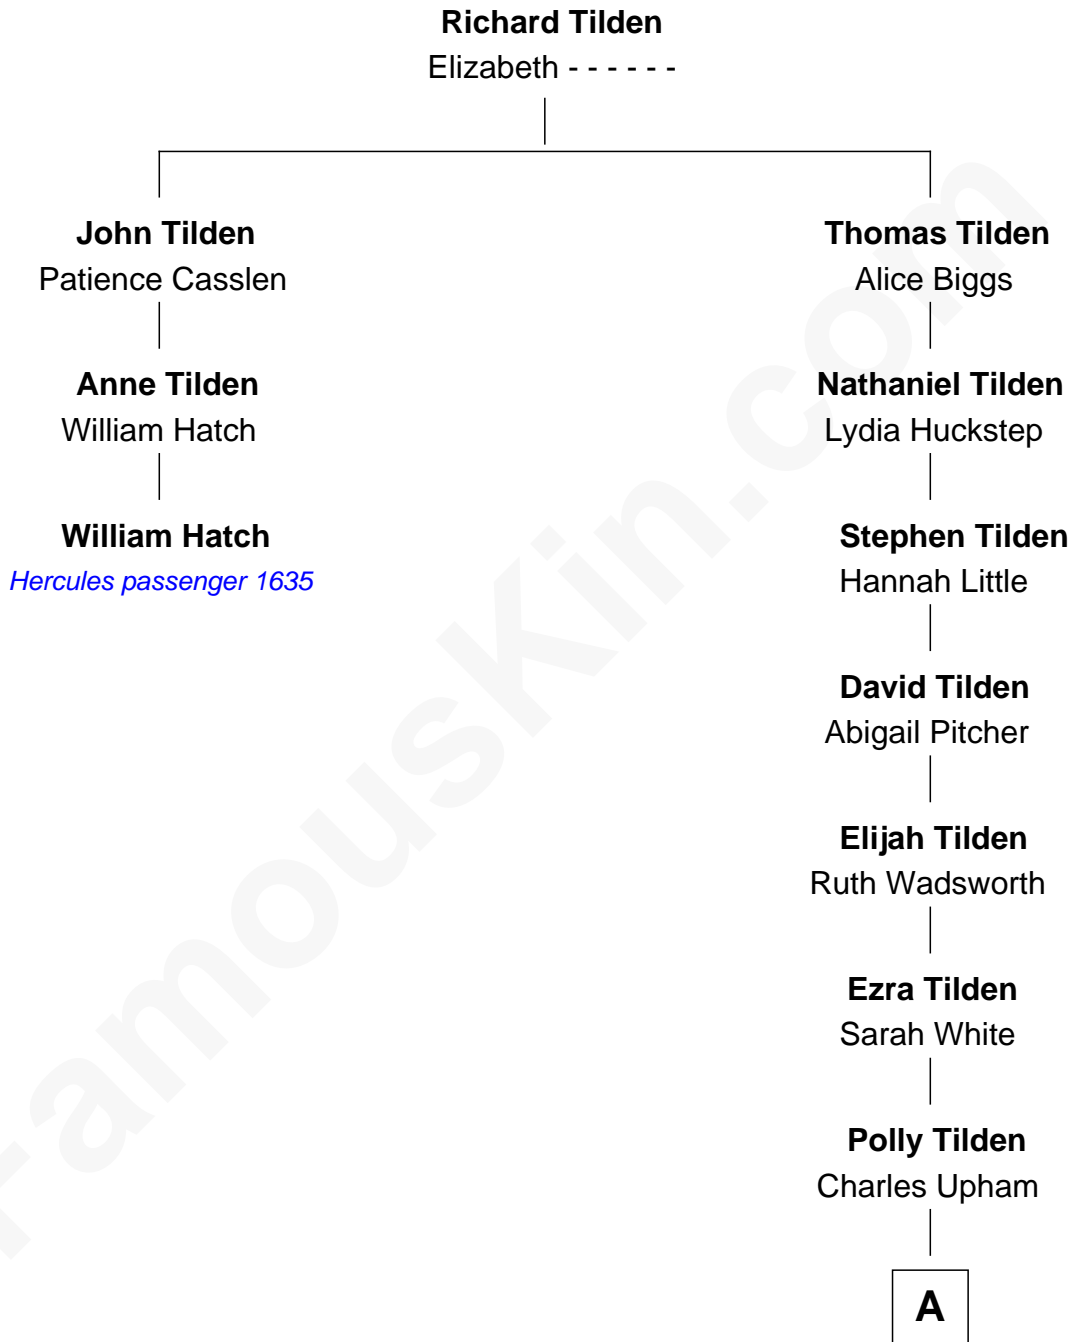

FamousKin.com
Relationship Chart of
William Hatch

(c1599 - 1651) *Hercules* passenger 1635

2nd cousin 8 times removed of

Erle Stanley Gardner

Author of the Perry Mason series

A

Amanda Upham
Rev. George Waugh

Henry Hervey Waugh
Lovina A. Milliken

Grace Adelma Waugh
Charles Walter Gardner

Erle Stanley Gardner
Author of Perry Mason

FamousKin.com