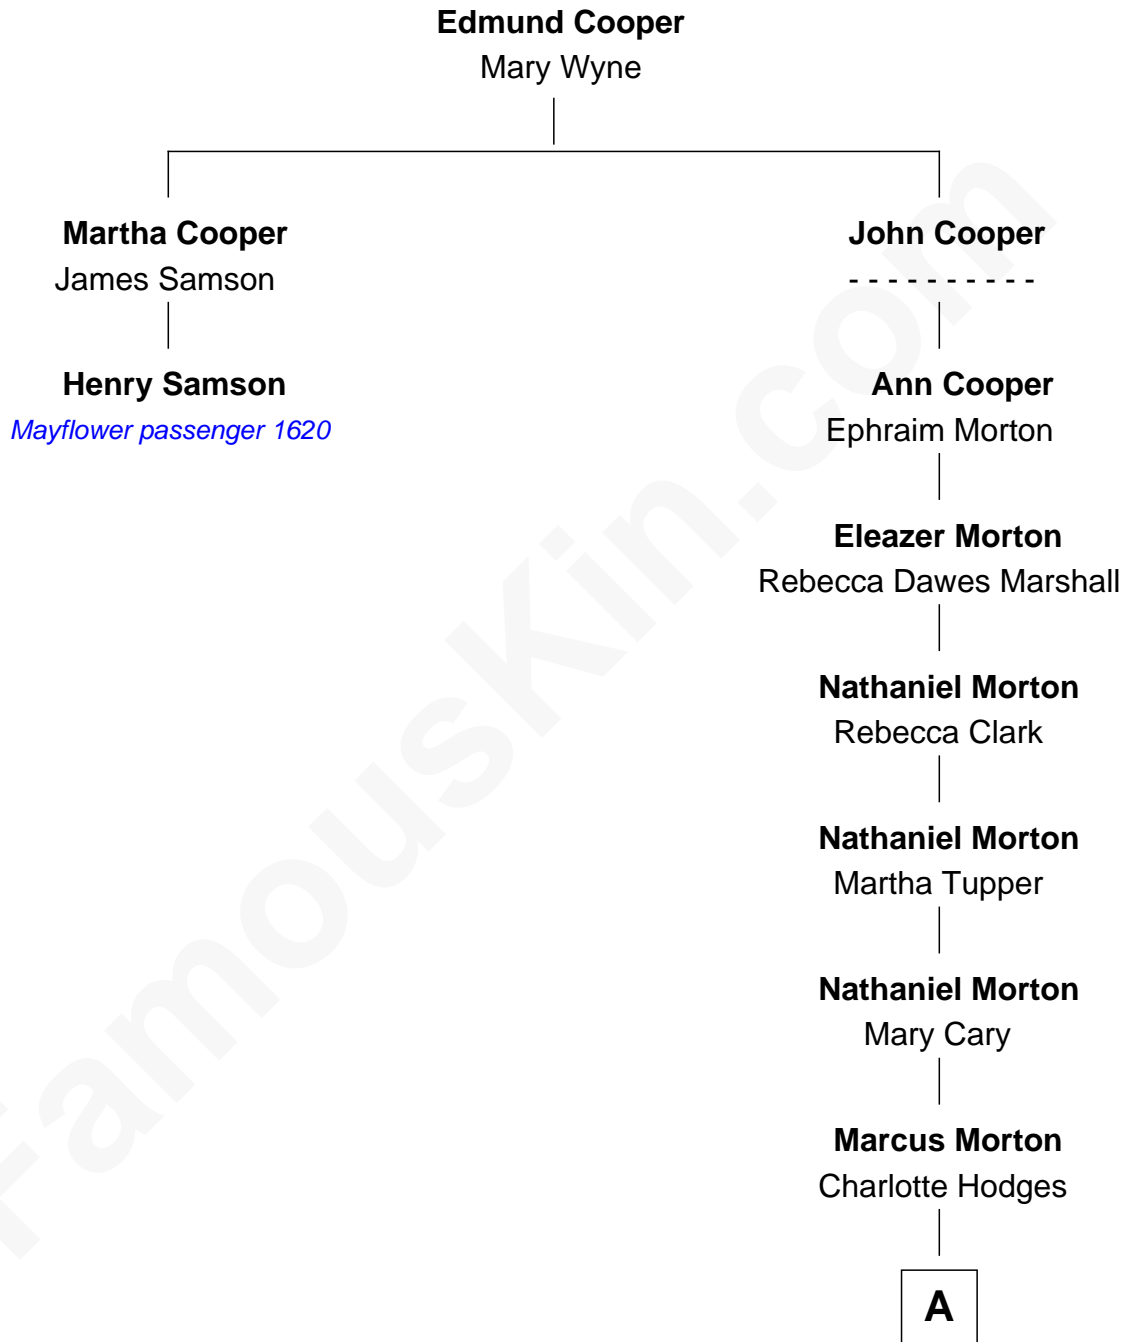

**MAYFLOWER**

# FamousKin.com Relationship Chart of **Henry Samson**

(c1603/4 - c1684/5) *Mayflower passenger 1620*

1st cousin 7 times removed of

**Alice French**

(aka *Octave Thanet*) *Novelist and Short Story Writer*

**A**

—  
**Frances Wood Morton**  
George Henry French

—  
**Alice French**  
*aka Octave Thanet*

FamousKin.com