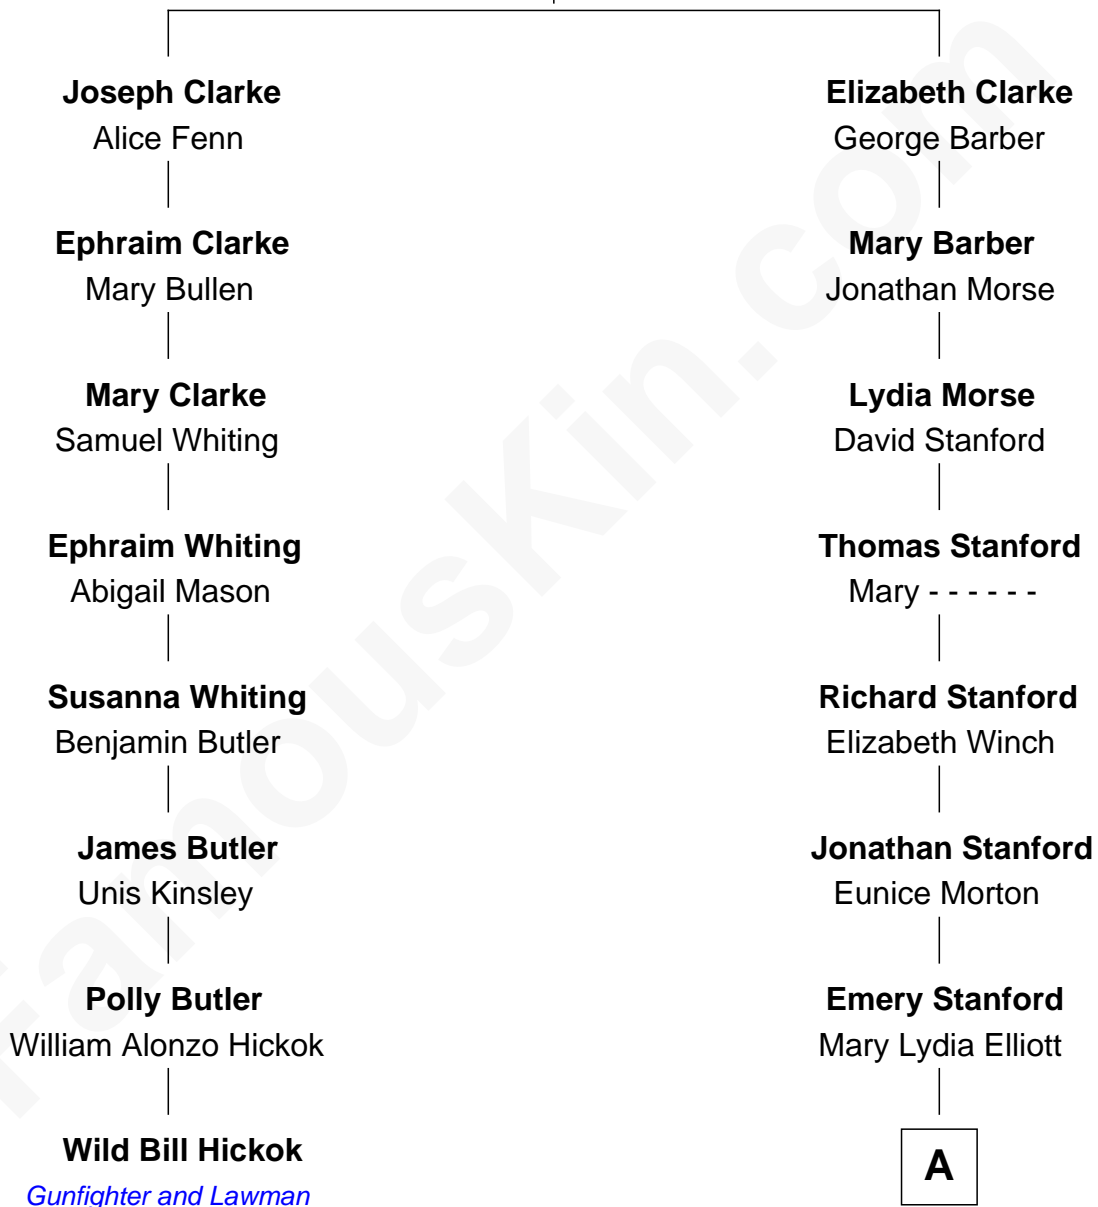

# FamousKin.com Relationship Chart of

**Wild Bill Hickok**

*Gunfighter and Lawman*

7th cousin 3 times removed of

**Raquel Welch**

*Movie Actress*

**Thomas Clarke**

Mary Canne

A

**Sarah Mehitable Stanford**

Justin Smith Hall

**Emery Stanford Hall**

Clara Louise Adams

**Josephine Sarah Hall**

Armando Carlos Tejada

**Raquel Welch**

*aka Raquel Welch*